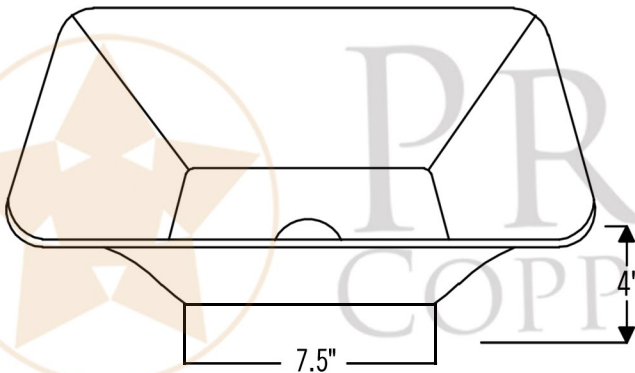

PREMIER
COPPER PRODUCTS

MODEL NUMBER: BSP5_PVSQ14DB-P

- * Description: 14" Square Hand Forged Old World Copper Vessel Sink
- * Outer Dimension: 14" x 14" x 4"
- * Drain Opening: 1.5"
- * Finish: Oil Rubbed Bronze | Living Copper

CODE/STANDARD COMPLIANCE

* IAPMO/cUPC LISTED

THIS PRODUCT IS HAND CRAFTED, SMALL VARIANCES IN COLOR AND SIZE MAY OCCUR.
DO NOT MAKE ANY INSTALLATION CUTS UNTIL YOU RECEIVE YOUR ITEM(S).

PACKAGE INCLUDES THE FOLLOWING ACCESSORIES:

DRAIN DETAILS (Model# D-208ORB)

- * Description: 1.5" Non-Overflow Pop-Up Bathroom Sink Drain
- * Design: Push Up Top
- * Upper Flange Dimension: 2"
- * Material: Solid Brass
- * Prop 65 Compliant

WAX DETAILS (Model# W900-WAX)

SILICONE DETAILS (Model# C900-ORB)

- * Description: Neutral Cure Copper Sink Installation Silicone
- * Color: Oil Rubbed Bronze
- * Size: 4.7oz