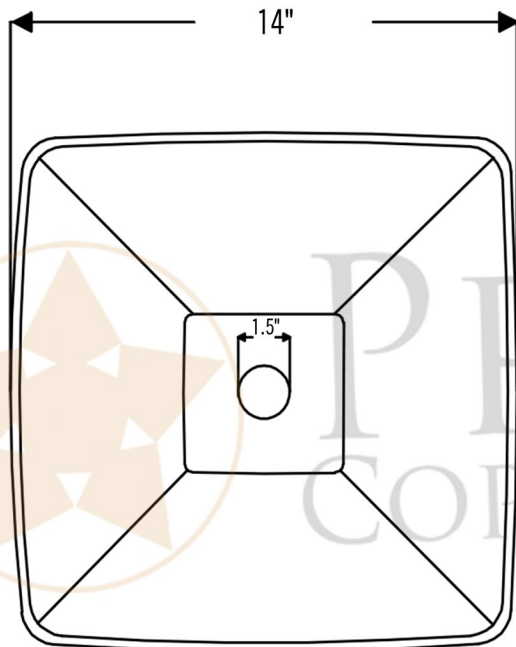

PREMIER
COPPER PRODUCTS

MODEL NUMBER: BSP5_PVSQ14DB-P

- * Description: 14" Square Hand Forged Old World Copper Vessel Sink
- * Outer Dimension: 14" x 14" x 4"
- * Drain Opening: 1.5"
- * Finish: Oil Rubbed Bronze | Living Copper

CODE/STANDARD COMPLIANCE

* IAPMO/cUPC LISTED

THIS PRODUCT IS HAND CRAFTED, SMALL VARIANCES IN COLOR AND SIZE MAY OCCUR.
DO NOT MAKE ANY INSTALLATION CUTS UNTIL YOU RECEIVE YOUR ITEM(S).

PACKAGE INCLUDES THE FOLLOWING ACCESSORIES:

DRAIN DETAILS (Model# D-208ORB)

- * Description: 1.5" Non-Overflow Pop-Up Bathroom Sink Drain
- * Design: Push Up Top
- * Upper Flange Dimension: 2"
- * Material: Solid Brass
- * Prop 65 Compliant

WAX DETAILS (Model# W900-WAX)

SILICONE DETAILS (Model# C900-ORB)

- * Description: Neutral Cure Copper Sink Installation Silicone
- * Color: Oil Rubbed Bronze
- * Size: 4.7oz