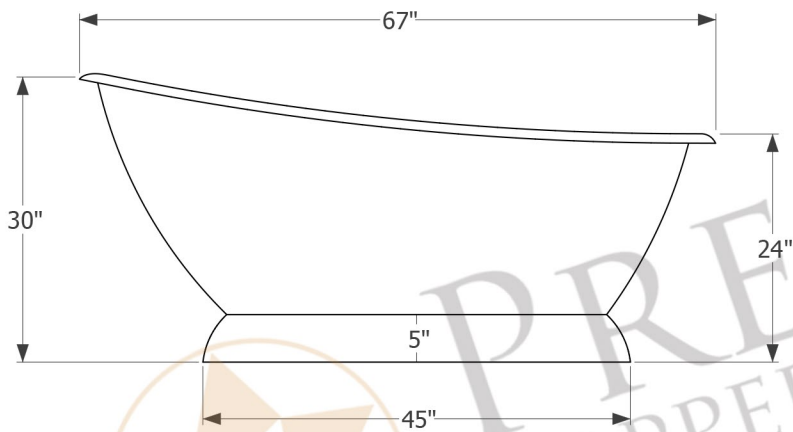

PREMIER
COPPER PRODUCTS

MODEL NUMBER: BSP5_BTSC67DB

- Description: 67" Hammered Copper Canoa Single Slipper Bathtub
- Outer Dimension: 67" x 30" x 30"
- Foot Side Tub Height: 24"
- Rim: 2.75" Rolled Rim
- Drain Opening: 2" End
- Finish: Oil Rubbed Bronze
- Gauge: 16

CODE/STANDARD COMPLIANCE

* IAPMO/UPC LISTED

THIS PRODUCT IS HAND CRAFTED, SMALL VARIANCES IN COLOR AND SIZE MAY OCCUR.
DO NOT MAKE ANY INSTALLATION CUTS UNTIL YOU RECEIVE YOUR ITEM(S).