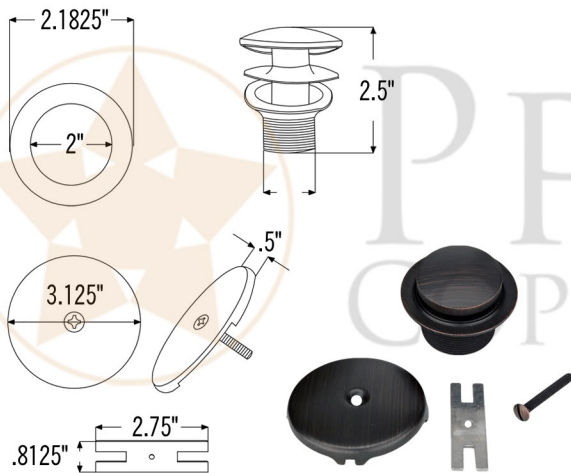

PREMIER
COPPER PRODUCTS

MODEL NUMBER: BSP5_BTSC67DB

- * Description: 67" Hammered Copper Canoa Single Slipper Bathtub
- * Outer Dimension: 67" x 30" x 30"
- * Foot Side Tub Height: 24"
- * Rim: 2.75" Rolled Rim
- * Drain Opening: 2" End
- * Finish: Oil Rubbed Bronze
- * Gauge: 16

CODE/STANDARD COMPLIANCE

* IAPMO/UPC LISTED

THIS PRODUCT IS HAND CRAFTED, SMALL VARIANCES IN COLOR AND SIZE MAY OCCUR.
DO NOT MAKE ANY INSTALLATION CUTS UNTIL YOU RECEIVE YOUR ITEM(S).

PACKAGE INCLUDES THE FOLLOWING ACCESSORIES:

DRAIN DETAILS (Model# D-301ORB)

- * Description: Tub Drain Trim & Single-Hole Overflow Cover
- * Design: Push Pop Top
- * Upper Flange Dimension: 2.8125"
- * Material: Solid Brass
- * Prop 65 Compliant

SILICONE DETAILS (Model# C900-ORB)

- * Description: Neutral Cure Copper Sink Installation Silicone
- * Color: Oil Rubbed Bronze
- * Size: 4.7oz