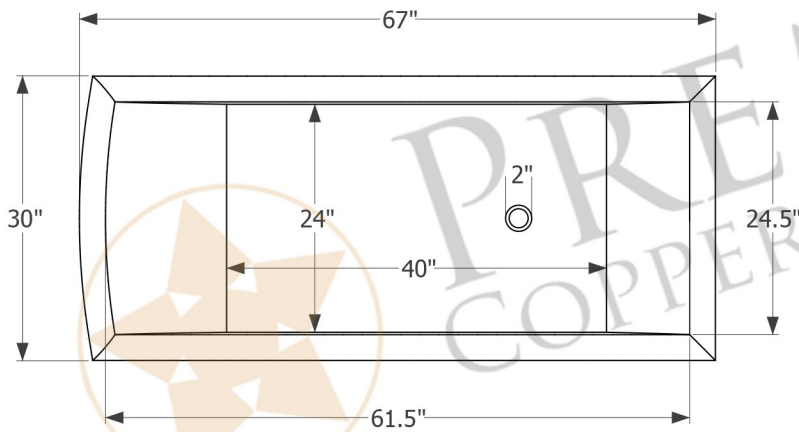

PREMIER
COPPER PRODUCTS

MODEL NUMBER: BSP5_BTSC67DB

- Description: 67" Hammered Copper Canoa Single Slipper Bathtub
- Outer Dimension: 67" x 30" x 30"
- Foot Side Tub Height: 24"
- Rim: 2.75" Rolled Rim
- Drain Opening: 2" End
- Finish: Oil Rubbed Bronze
- Gauge: 16

CODE/STANDARD COMPLIANCE

* IAPMO/UPC LISTED

THIS PRODUCT IS HAND CRAFTED, SMALL VARIANCES IN COLOR AND SIZE MAY OCCUR.
DO NOT MAKE ANY INSTALLATION CUTS UNTIL YOU RECEIVE YOUR ITEM(S).