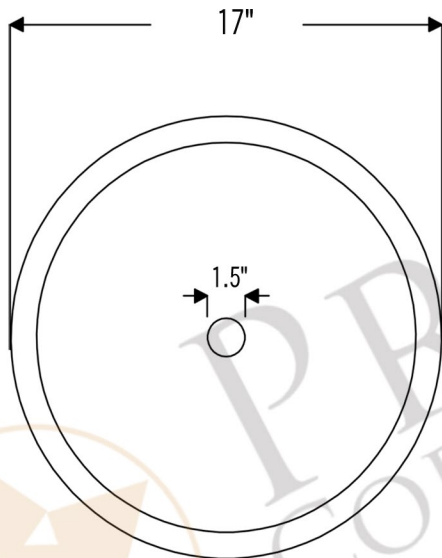

PREMIER
COPPER PRODUCTS

MODEL NUMBER: BSP5_VR17SKDB-P

- Description: Round Skirted Vessel Hammered Copper Sink
- Outer Dimension: 17" x 6"
- Inner Dimension: 15" x 6"
- Skirt: 3"
- Drain Opening: 1.5"
- Finish: Oil Rubbed Bronze

CODE/STANDARD COMPLIANCE

* IAPMO/cUPC LISTED

* ORB: Oil Rubbed Bronze

THIS PRODUCT IS HAND CRAFTED, SMALL VARIANCES IN COLOR AND SIZE MAY OCCUR.
DO NOT MAKE ANY INSTALLATION CUTS UNTIL YOU RECEIVE YOUR ITEM(S).