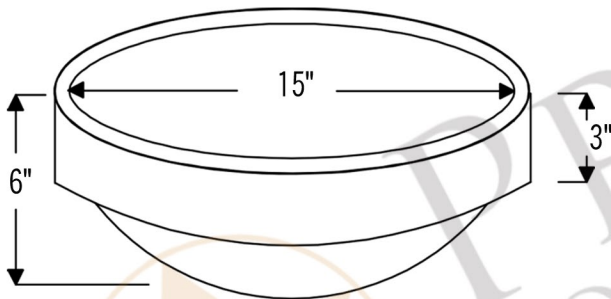

PREMIER
COPPER PRODUCTS

MODEL NUMBER: BSP5_VR17SKDB-P

- Description: Round Skirted Vessel Hammered Copper Sink
- Outer Dimension: 17" x 6"
- Inner Dimension: 15" x 6"
- Skirt: 3"
- Drain Opening: 1.5"
- Finish: Oil Rubbed Bronze

CODE/STANDARD COMPLIANCE

* IAPMO/cUPC LISTED

* ORB: Oil Rubbed Bronze

THIS PRODUCT IS HAND CRAFTED, SMALL VARIANCES IN COLOR AND SIZE MAY OCCUR.
DO NOT MAKE ANY INSTALLATION CUTS UNTIL YOU RECEIVE YOUR ITEM(S).