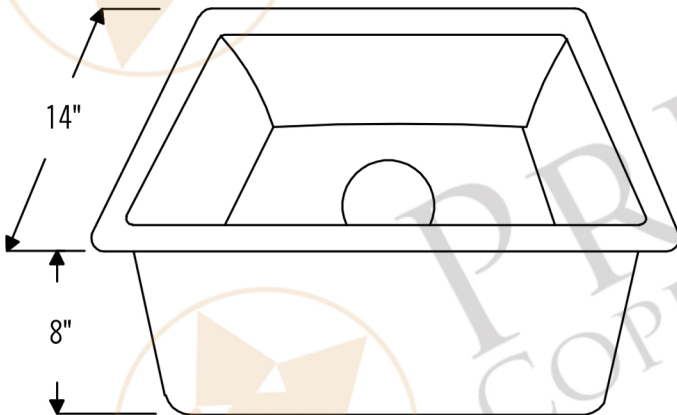

**PREMIER**  
COPPER PRODUCTS

**MODEL NUMBER: TFBREC16DB**

**DESCRIPTION: Terra Firma 16" Rectangle Under Counter  
BAR/PREP Sink**

**OUTER DIMENSION: 16" x 14" x 8"**

**INNER DIMENSION: 14" x 12" x 8"**

**SINK HEIGHT: 8"**

**RIM: 1"**

**TEXTURE: Terra Firma**

**FINISH: Living Copper / Oil Rubbed Bronze**

**DRAIN OPENING: 3.5"**

**INSTALLATION TYPE: Undermount**

CODE/STANDARD COMPLIANCE

\* IAPMO / cUPC LISTED

THIS PRODUCT IS HAND CRAFTED, SMALL VARIANCES IN COLOR AND SIZE MAY OCCUR.  
DO NOT MAKE ANY INSTALLATION CUTS UNTIL YOU RECEIVE YOUR ITEM(S).