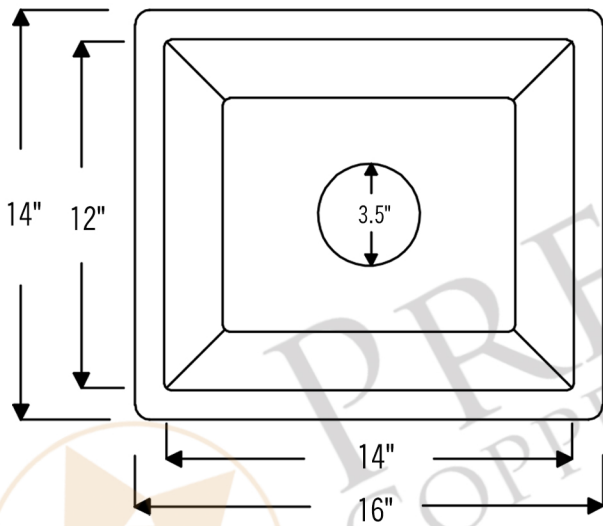

**PREMIER**  
COPPER PRODUCTS

**MODEL NUMBER: TFBREC16DB**

**DESCRIPTION: Terra Firma 16" Rectangle Under Counter  
BAR/PREP Sink**

**OUTER DIMENSION: 16" x 14" x 8"**

**INNER DIMENSION: 14" x 12" x 8"**

**SINK HEIGHT: 8"**

**RIM: 1"**

**TEXTURE: Terra Firma**

**FINISH: Living Copper / Oil Rubbed Bronze**

**DRAIN OPENING: 3.5"**

**INSTALLATION TYPE: Undermount**

CODE/STANDARD COMPLIANCE

\* IAPMO / cUPC LISTED

THIS PRODUCT IS HAND CRAFTED, SMALL VARIANCES IN COLOR AND SIZE MAY OCCUR.  
DO NOT MAKE ANY INSTALLATION CUTS UNTIL YOU RECEIVE YOUR ITEM(S).