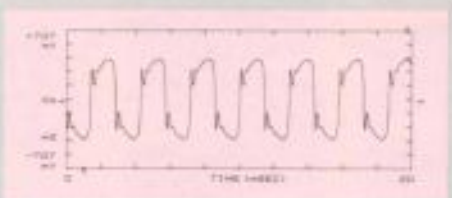

MODERN FUSION
SOUND TANK

MF5

Designed for jazz/fusion field musician, with a sweeter distortion sound.