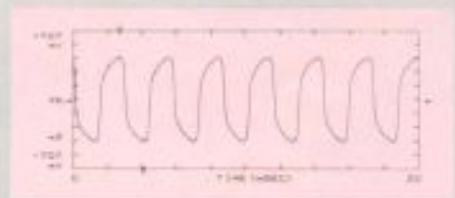

CRUNCHYRHYTHM
SOUND TANK

CR5

This unit gives you, the rhythm guitarist, control over the clear responsive sound to keep you driving along.