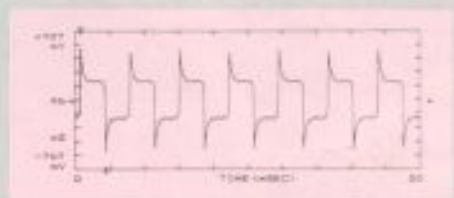

CRUNCHYRHYTHM
SOUND TANK

CR5

This unit gives you, the rhythm guitarist, control over the clear responsive sound to keep you driving along.

60'S FUZZ
SOUND TANK

SF5

Compact effects units really started to come into their own in the '60s. With a single-coil pickup guitar this unit gives you a re-creation of that chapter of history.