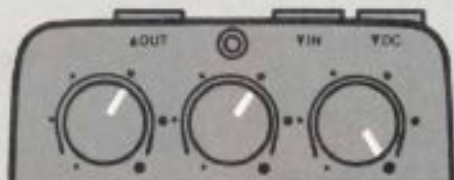

CRUNCHYRHYTHM
SOUND TANK

CR5

This unit gives you, the rhythm guitarist, control over the clear responsive sound to keep you driving along.

60'S FUZZ
SOUND TANK

SF5

Compact effects units really started to come into their own in the '60s. With a single-coil pickup guitar this unit gives you a re-creation of that chapter of history.