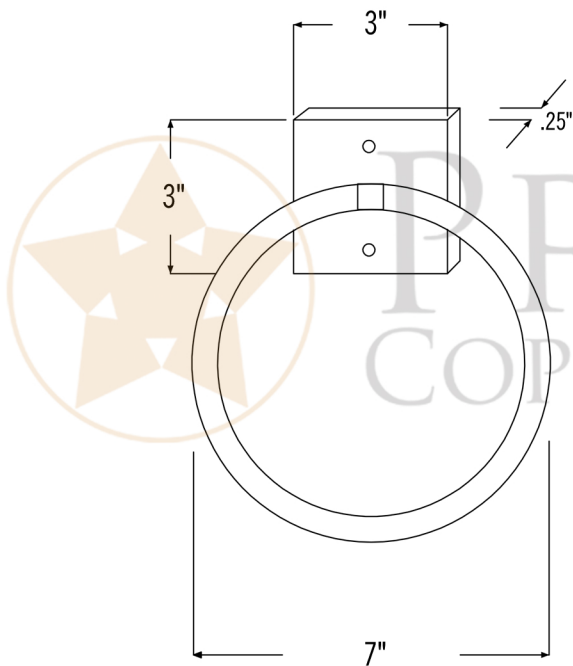

PREMIER
COPPER PRODUCTS

MODEL NUMBER: TR7DB

- * Description: 7" Hand Hammered Copper Towel Ring
- * Outer Dimension: 7" x 7" (Ring Only)
- * Finish: Oil Rubbed Bronze

THIS PRODUCT IS HAND CRAFTED, SMALL VARIANCES IN COLOR AND SIZE MAY OCCUR.
DO NOT MAKE ANY INSTALLATION CUTS UNTIL YOU RECEIVE YOUR ITEM(S).