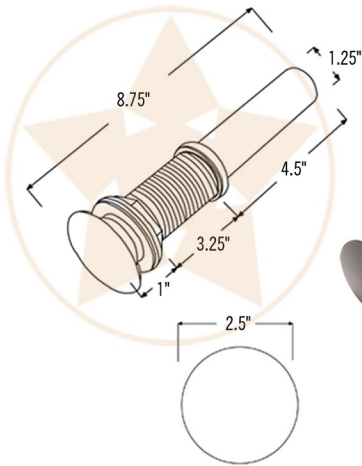

PREMIER  
COPPER PRODUCTS

MODEL NUMBER: BSP5\_VR15BDB-P

- \* Description: Medium Round Vessel Hammered Copper Sink
- \* Outer Dimension: 15" x 6"
- \* Drain Opening: 1.5"
- \* Finish: Oil Rubbed Bronze

CODE/STANDARD COMPLIANCE

## PACKAGE INCLUDES THE FOLLOWING ACCESSORIES:

- \* 1.5" Non-Overflow Pop-Up Bathroom Sink Drain / ORB Finish (Model# D-208ORB)
- \* Copper Sink Wax (Model# W900-WAX)
- \* Neutral Cure Copper Sink Installation Silicone (Model# C900-ORB)

### DRAIN DETAILS (Model# D-208ORB)

- \* Description: 1.5" Non-Overflow Pop-Up Bathroom Sink Drain
- \* Design: Push Up Top
- \* Upper Flange Dimension: 2"
- \* Material: Solid Brass
- \* Prop 65 Compliant

### SILICONE DETAILS (Model# C900-ORB)

- \* Description: Neutral Cure Copper Sink Installation Silicone
- \* Color: Oil Rubbed Bronze
- \* Size: 4.7oz