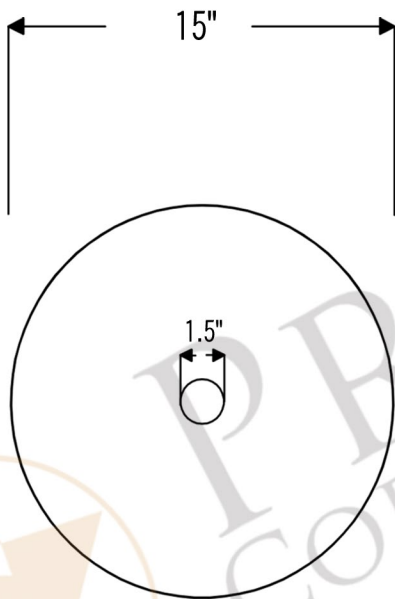

PREMIER
COPPER PRODUCTS

MODEL NUMBER: BSP5_VR15BDB-P

- Description: Medium Round Vessel Hammered Copper Sink
- Outer Dimension: 15" x 6"
- Drain Opening: 1.5"
- Finish: Oil Rubbed Bronze

CODE/STANDARD COMPLIANCE

* IAPMO/cUPC LISTED

* ORB: Oil Rubbed Bronze

THIS PRODUCT IS HAND CRAFTED, SMALL VARIANCES IN COLOR AND SIZE MAY OCCUR.
DO NOT MAKE ANY INSTALLATION CUTS UNTIL YOU RECEIVE YOUR ITEM(S).