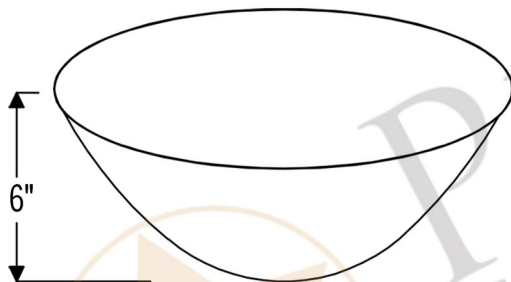

PREMIER
COPPER PRODUCTS

MODEL NUMBER: BSP5_VR15BDB-P

- Description: Medium Round Vessel Hammered Copper Sink
- Outer Dimension: 15" x 6"
- Drain Opening: 1.5"
- Finish: Oil Rubbed Bronze

CODE/STANDARD COMPLIANCE

* IAPMO/cUPC LISTED

* ORB: Oil Rubbed Bronze

THIS PRODUCT IS HAND CRAFTED, SMALL VARIANCES IN COLOR AND SIZE MAY OCCUR.
DO NOT MAKE ANY INSTALLATION CUTS UNTIL YOU RECEIVE YOUR ITEM(S).