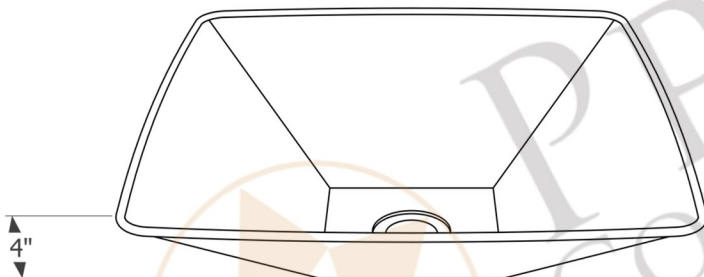

PREMIER
COPPER PRODUCTS

MODEL NUMBER: BSP5_VSQ14WDB-P

- * Description: 14" Square Hammered Copper Vessel Sink w/
Wired Rim
- * Outer Dimension: 14" x 14" x 4"
- * Rim: .25" Wired
- * Drain Opening: 1.5"
- * Finish: Oil Rubbed Bronze

* ORB: Oil Rubbed Bronze

DRAIN DETAILS (Model# D-208ORB)

- * Description: 1.5" Non-Overflow Pop-Up Bathroom Sink Drain
- * Design: Push Up Top
- * Upper Flange Dimension: 2"
- * Material: Solid Brass
- * Prop 65 Compliant