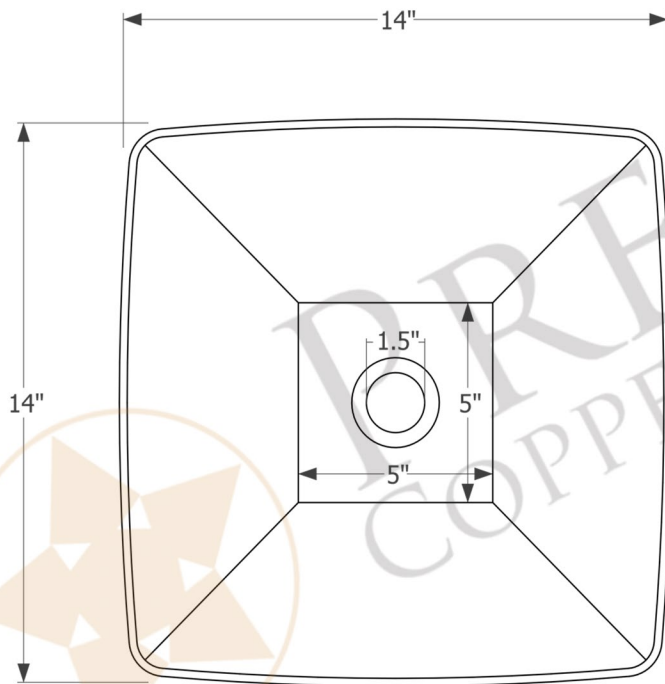

PREMIER
COPPER PRODUCTS

MODEL NUMBER: BSP5_VSQ14WDB-P

- * Description: 14" Square Hammered Copper Vessel Sink w/
Wired Rim
- * Outer Dimension: 14" x 14" x 4"
- * Rim: .25" Wired
- * Drain Opening: 1.5"
- * Finish: Oil Rubbed Bronze

THIS PRODUCT IS HAND CRAFTED, SMALL VARIANCES IN COLOR AND SIZE MAY OCCUR.
DO NOT MAKE ANY INSTALLATION CUTS UNTIL YOU RECEIVE YOUR ITEM(S).

PACKAGE INCLUDES THE FOLLOWING ACCESSORIES:

- * 1.5" Non-Overflow Pop-Up Bathroom Sink Drain / ORB Finish (Model# D-208ORB)
- * Copper Sink Wax (Model# W900-WAX)
- * Neutral Cure Copper Sink Installation Silicone (Model# C900-ORB)

* ORB: Oil Rubbed Bronze

DRAIN DETAILS (Model# D-208ORB)

- * Description: 1.5" Non-Overflow Pop-Up Bathroom Sink Drain
- * Design: Push Up Top
- * Upper Flange Dimension: 2"
- * Material: Solid Brass
- * Prop 65 Compliant

SILICONE DETAILS (Model# C900-ORB)

- * Description: Neutral Cure Copper Sink Installation Silicone
- * Color: Oil Rubbed Bronze
- * Size: 4.7oz