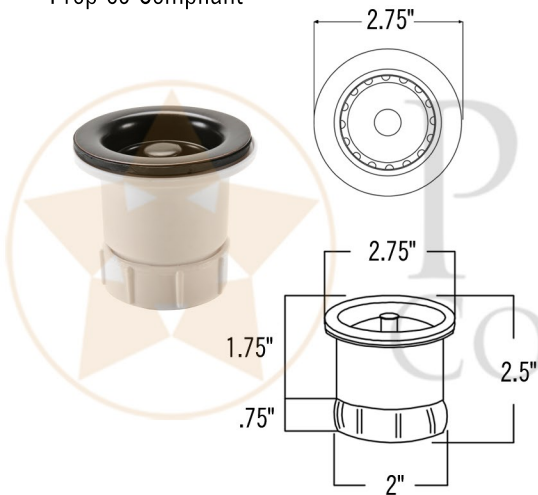

PREMIER  
COPPER PRODUCTS

MODEL NUMBER: BSP5\_BR12DB2-B

- \* Description: 12" Round Hammered Copper Bar Sink with 2" Drain Opening
- \* Outer Dimension: 12" x 5"
- \* Inner Dimension: 10" x 5"
- \* Rim: 1"
- \* Drain Opening: 2"
- \* Finish: Oil Rubbed Bronze

## PACKAGE INCLUDES THE FOLLOWING ACCESSORIES:

- \* 2" Basket Strainer Drain / ORB Finish (Model# D-133ORB)
- \* Copper Sink Wax (Model# W900-WAX)
- \* Neutral Cure Copper Sink Installation Silicone (Model# C900-ORB)

### DRAIN DETAILS (Model# D-133ORB)

- \* Description: 2" Bar Basket Sink Drain
- \* Upper Flange Dimension: 2.75"
- \* Material: Solid Brass
- \* Prop 65 Compliant

### SILICONE DETAILS (Model# C900-ORB)

- \* Description: Neutral Cure Copper Sink Installation Silicone
- \* Color: Oil Rubbed Bronze
- \* Size: 4.7oz