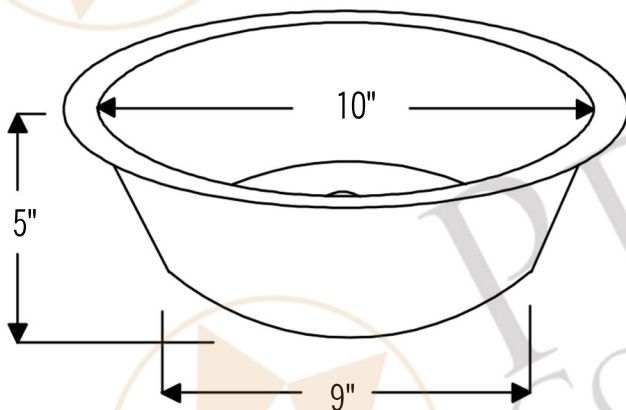

PREMIER
COPPER PRODUCTS

MODEL NUMBER: BSP5_BR12DB2-B

- Description: 12" Round Hammered Copper Bar Sink with 2" Drain Opening
- Outer Dimension: 12" x 5"
- Inner Dimension: 10" x 5"
- Rim: 1"
- Drain Opening: 2"
- Finish: Oil Rubbed Bronze

CODE/STANDARD COMPLIANCE

* IAPMO/cUPC LISTED

THIS PRODUCT IS HAND CRAFTED, SMALL VARIANCES IN COLOR AND SIZE MAY OCCUR.
DO NOT MAKE ANY INSTALLATION CUTS UNTIL YOU RECEIVE YOUR ITEM(S).