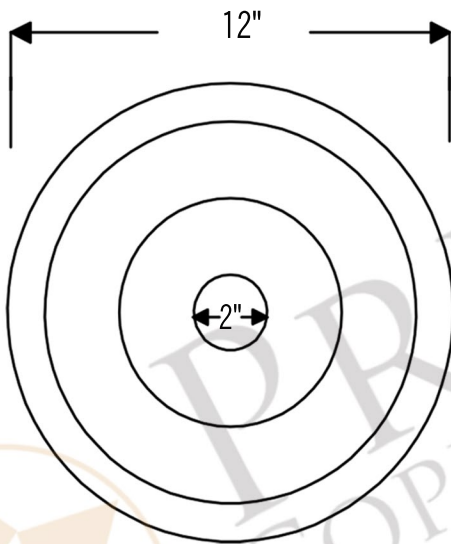

PREMIER
COPPER PRODUCTS

MODEL NUMBER: BSP5_BR12DB2-B

- Description: 12" Round Hammered Copper Bar Sink with 2" Drain Opening
- Outer Dimension: 12" x 5"
- Inner Dimension: 10" x 5"
- Rim: 1"
- Drain Opening: 2"
- Finish: Oil Rubbed Bronze

CODE/STANDARD COMPLIANCE

* IAPMO/cUPC LISTED

THIS PRODUCT IS HAND CRAFTED, SMALL VARIANCES IN COLOR AND SIZE MAY OCCUR.
DO NOT MAKE ANY INSTALLATION CUTS UNTIL YOU RECEIVE YOUR ITEM(S).