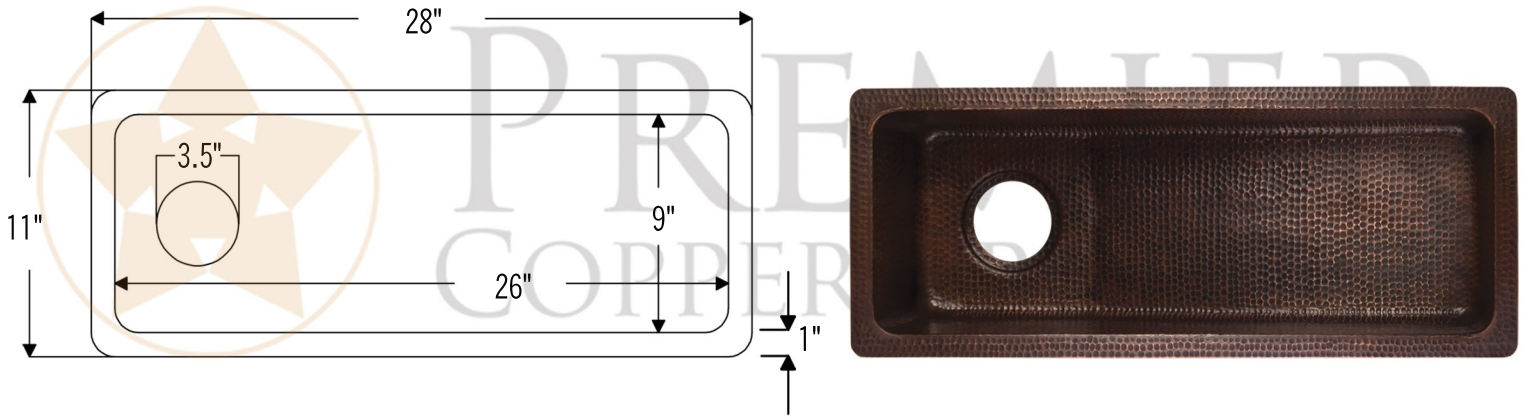

PREMIER
COPPER PRODUCTS

MODEL NUMBER: BSP5_BRECSL28DB3-G

- * Description: 28" Rectangle Hammered Copper Slanted Bar/Prep Sink with 3.5" Drain Opening
- * Outer Dimension: 28" x 11" x 7"
- * Inner Dimension: 26" x 9"
- * Height (Short Side): 4"
- * Gauge: 14
- * Rim: 1"
- * Drain Opening: 3.5"
- * Finish: Oil Rubbed Bronze | Living Copper

CODE/STANDARD COMPLIANCE
* IAPMO/cUPC LISTED

THIS PRODUCT IS HAND CRAFTED, SMALL VARIANCES IN COLOR AND SIZE MAY OCCUR.
DO NOT MAKE ANY INSTALLATION CUTS UNTIL YOU RECEIVE YOUR ITEM(S).

PACKAGE INCLUDES THE FOLLOWING ACCESSORIES:

DRAIN DETAILS (Model# D-1300RB)

- * Description: 3.5" Garbage Disposal Drain
- * Upper Flange Dimension: 4.5"
- * Material: Solid Brass
- * Prop 65 Compliant

WAX DETAILS (Model# W900-WAX)

- * Description: Copper Sink Wax Protectant
- * Made From Natural Bee's Wax
- * No Wax Build Up Ever!
- * Hard Water Protection
- * Works Great on a Variety of Different Surfaces:

SILICONE DETAILS (Model# C900-ORB)

- * Description: Neutral Cure Copper Sink Installation Silicone
- * Color: Oil Rubbed Bronze
- * Size: 4.7oz