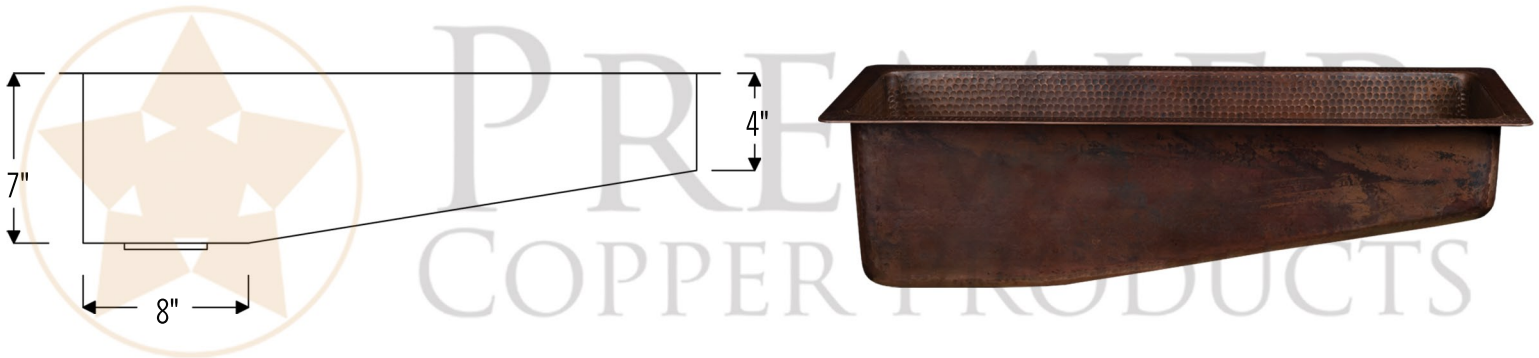

PREMIER
COPPER PRODUCTS

MODEL NUMBER: BSP5_BRECSL28DB3-G

- * Description: 28" Rectangle Hammered Copper Slanted Bar/Prep Sink with 3.5" Drain Opening
- * Outer Dimension: 28" x 11" x 7"
- * Inner Dimension: 26" x 9"
- * Height (Short Side): 4"
- * Gauge: 14
- * Rim: 1"
- * Drain Opening: 3.5"
- * Finish: Oil Rubbed Bronze | Living Copper

CODE/STANDARD COMPLIANCE
* IAPMO/cUPC LISTED

THIS PRODUCT IS HAND CRAFTED, SMALL VARIANCES IN COLOR AND SIZE MAY OCCUR.
DO NOT MAKE ANY INSTALLATION CUTS UNTIL YOU RECEIVE YOUR ITEM(S).

PACKAGE INCLUDES THE FOLLOWING ACCESSORIES:

DRAIN DETAILS (Model# D-1300RB)

- * Description: 3.5" Garbage Disposal Drain
- * Upper Flange Dimension: 4.5"
- * Material: Solid Brass
- * Prop 65 Compliant

WAX DETAILS (Model# W900-WAX)

- * Description: Copper Sink Wax Protectant
- * Made From Natural Bee's Wax
- * No Wax Build Up Ever!
- * Hard Water Protection
- * Works Great on a Variety of Different Surfaces:

SILICONE DETAILS (Model# C900-ORB)

- * Description: Neutral Cure Copper Sink Installation Silicone
- * Color: Oil Rubbed Bronze
- * Size: 4.7oz