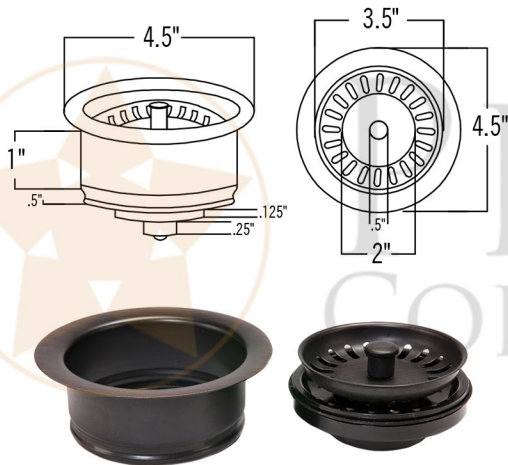

PREMIER
COPPER PRODUCTS

MODEL NUMBER: BSP5_BRECSL28DB3-G

- * Description: 28" Rectangle Hammered Copper Slanted Bar/Prep Sink with 3.5" Drain Opening
- * Outer Dimension: 28" x 11" x 7"
- * Inner Dimension: 26" x 9"
- * Height (Short Side): 4"
- * Gauge: 14
- * Rim: 1"
- * Drain Opening: 3.5"
- * Finish: Oil Rubbed Bronze | Living Copper

CODE/STANDARD COMPLIANCE
* IAPMO/cUPC LISTED

THIS PRODUCT IS HAND CRAFTED, SMALL VARIANCES IN COLOR AND SIZE MAY OCCUR.
DO NOT MAKE ANY INSTALLATION CUTS UNTIL YOU RECEIVE YOUR ITEM(S).

PACKAGE INCLUDES THE FOLLOWING ACCESSORIES:

DRAIN DETAILS (Model# D-1300RB)

- * Description: 3.5" Garbage Disposal Drain
- * Upper Flange Dimension: 4.5"
- * Material: Solid Brass
- * Prop 65 Compliant

WAX DETAILS (Model# W900-WAX)

- * Description: Copper Sink Wax Protectant
- * Made From Natural Bee's Wax
- * No Wax Build Up Ever!
- * Hard Water Protection
- * Works Great on a Variety of Different Surfaces:

SILICONE DETAILS (Model# C900-ORB)

- * Description: Neutral Cure Copper Sink Installation Silicone
- * Color: Oil Rubbed Bronze
- * Size: 4.7oz