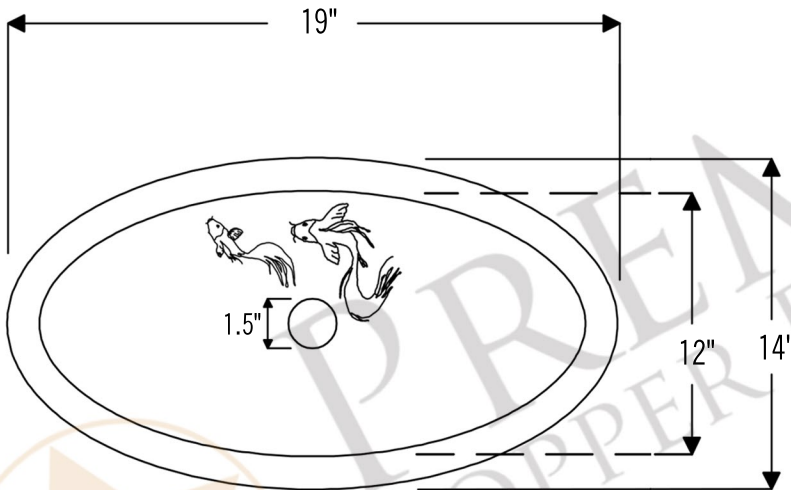

PREMIER
COPPER PRODUCTS

MODEL NUMBER: BSP5_L019FK0IDB-P

- * Description: Oval Under Counter Copper Bathroom Sink
- * Outer Dimension: 19" x 14" x 6"
- * Inner Dimension: 17" x 12" x 6"
- * Rim: 1"
- * Drain Opening: 1.5"
- * Finish: Oil Rubbed Bronze
- * Design: Two Small Koi Fish

CODE/STANDARD COMPLIANCE

* IAPMO/cUPC LISTED

THIS PRODUCT IS HAND CRAFTED, SMALL VARIANCES IN COLOR AND SIZE MAY OCCUR.
DO NOT MAKE ANY INSTALLATION CUTS UNTIL YOU RECEIVE YOUR ITEM(S).

PACKAGE INCLUDES THE FOLLOWING ACCESSORIES:

DRAIN DETAILS (Model# D-208ORB)

- * Description: 1.5" Non-Overflow Pop-Up Bathroom Sink Drain
- * Design: Push Up Top
- * Upper Flange Dimension: 2"
- * Material: Solid Brass
- * Prop 65 Compliant

WAX DETAILS (Model# W900-WAX)

SILICONE DETAILS (Model# C900-ORB)

- * Description: Neutral Cure Copper Sink Installation Silicone
- * Color: Oil Rubbed Bronze
- * Size: 4.7oz