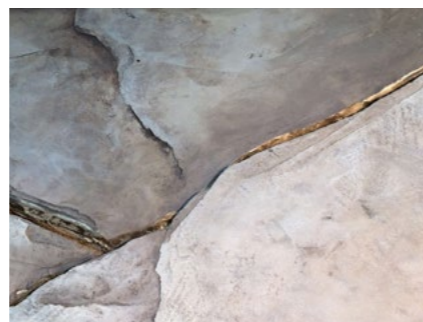

COMBINE WITH LIGHTNING