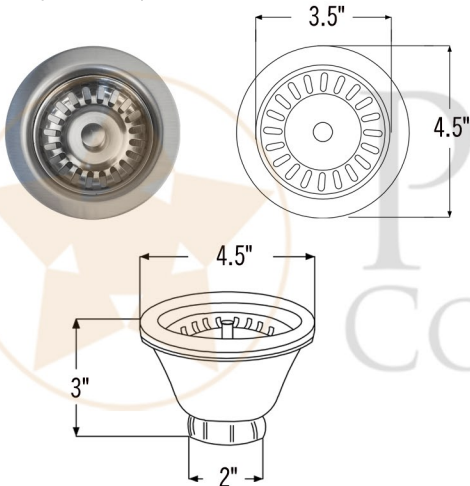

- * Description: 16" Gourmet Rectangular Hammered Copper Bar/Prep Sink
- * Outer Dimension: 16" x 14" x 8"
- * Inner Dimension: 14" x 12" x 8"
- * Rim: 1"
- * Drain Opening: 3.5"
- * Finish: Nickel

CODE/STANDARD COMPLIANCE

* IAPMO/cUPC LISTED

THIS PRODUCT IS HAND CRAFTED, SMALL VARIANCES IN COLOR AND SIZE MAY OCCUR.
DO NOT MAKE ANY INSTALLATION CUTS UNTIL YOU RECEIVE YOUR ITEM(S).

PACKAGE INCLUDES THE FOLLOWING ACCESSORIES:

- * 3.5" Basket Strainer Drain / BN Finish (Model# D-132BN)
- * Copper Sink Wax (Model# W900-WAX)

* BN: Brushed Nickel

DRAIN DETAILS (Model# D-132BN)

- * Description: 3.5" Basket Strainer Drain
- * Upper Flange Dimension: 4.5"
- * Material: Solid Brass
- * Prop 65 Compliant

WAX DETAILS (Model# W900-WAX)

- * Description: Copper Sink Wax Protectant
- * Made From Natural Bee's Wax
- * No Wax Build Up Ever!
- * Hard Water Protection
- * Works Great on a Variety of Different Surfaces: