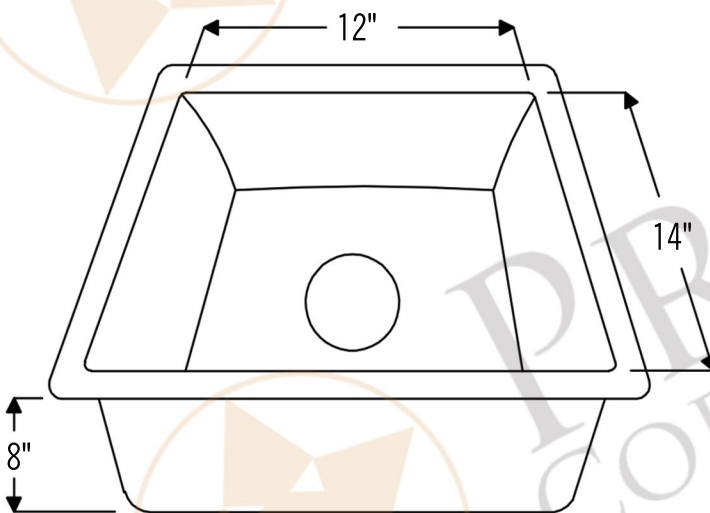

- Description: 16" Gourmet Rectangular Hammered Copper Bar/Prep Sink
- Outer Dimension: 16" x 14" x 8"
- Inner Dimension: 14" x 12" x 8"
- Rim: 1"
- Drain Opening: 3.5"
- Finish: Nickel

CODE/STANDARD COMPLIANCE

* IAPMO/cUPC LISTED

THIS PRODUCT IS HAND CRAFTED, SMALL VARIANCES IN COLOR AND SIZE MAY OCCUR.
DO NOT MAKE ANY INSTALLATION CUTS UNTIL YOU RECEIVE YOUR ITEM(S).