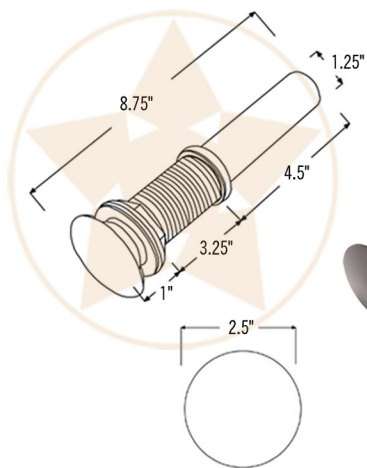

**PREMIER**  
COPPER PRODUCTS

MODEL NUMBER: BSP5\_PV13RDB-P

- \* Description: 13" Round Hand Forged Old World Copper Vessel Sink
- \* Outer Dimension: 13" x 6"
- \* Drain Opening: 1.5"
- \* Finish: Oil Rubbed Bronze | Living Copper

CODE/STANDARD COMPLIANCE

\* IAPMO/cUPC LISTED

THIS PRODUCT IS HAND CRAFTED, SMALL VARIANCES IN COLOR AND SIZE MAY OCCUR.  
DO NOT MAKE ANY INSTALLATION CUTS UNTIL YOU RECEIVE YOUR ITEM(S).

### DRAIN DETAILS (Model# D-208ORB)

- \* Description: 1.5" Non-Overflow Pop-Up Bathroom Sink Drain
- \* Design: Push Up Top
- \* Upper Flange Dimension: 2"
- \* Material: Solid Brass
- \* Prop 65 Compliant

### SILICONE DETAILS (Model# C900-ORB)

- \* Description: Neutral Cure Copper Sink Installation Silicone
- \* Color: Oil Rubbed Bronze
- \* Size: 4.7oz