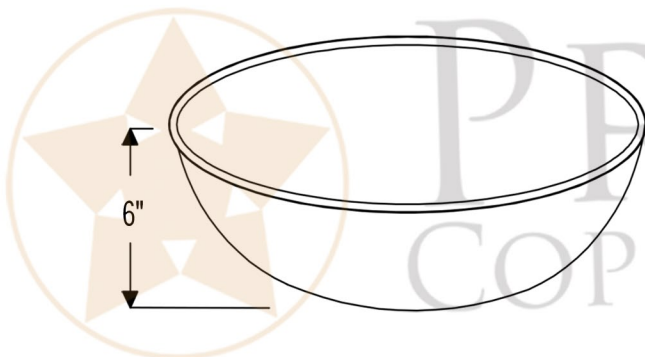

PREMIER
COPPER PRODUCTS

MODEL NUMBER: BSP5_PV13RDB-P

- Description: 13" Round Hand Forged Old World Copper Vessel Sink
- Outer Dimension: 13" x 6"
- Drain Opening: 1.5"
- Finish: Oil Rubbed Bronze | Living Copper

CODE/STANDARD COMPLIANCE

* IAPMO/cUPC LISTED

THIS PRODUCT IS HAND CRAFTED, SMALL VARIANCES IN COLOR AND SIZE MAY OCCUR.
DO NOT MAKE ANY INSTALLATION CUTS UNTIL YOU RECEIVE YOUR ITEM(S).