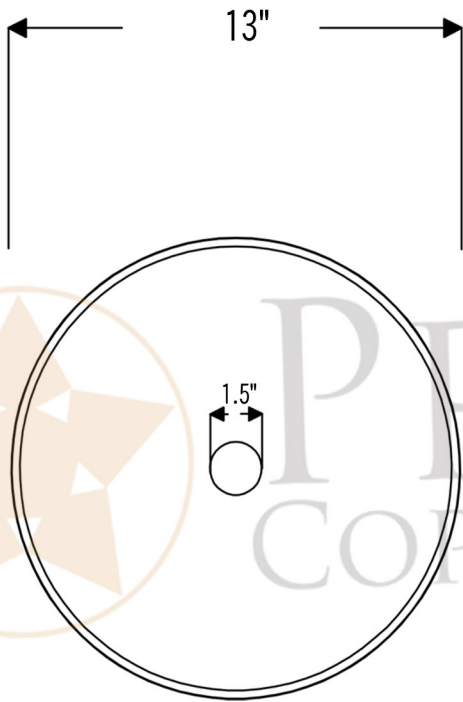

PREMIER
COPPER PRODUCTS

MODEL NUMBER: BSP5_PV13RDB-P

- Description: 13" Round Hand Forged Old World Copper Vessel Sink
- Outer Dimension: 13" x 6"
- Drain Opening: 1.5"
- Finish: Oil Rubbed Bronze | Living Copper

CODE/STANDARD COMPLIANCE

* IAPMO/cUPC LISTED

THIS PRODUCT IS HAND CRAFTED, SMALL VARIANCES IN COLOR AND SIZE MAY OCCUR.
DO NOT MAKE ANY INSTALLATION CUTS UNTIL YOU RECEIVE YOUR ITEM(S).