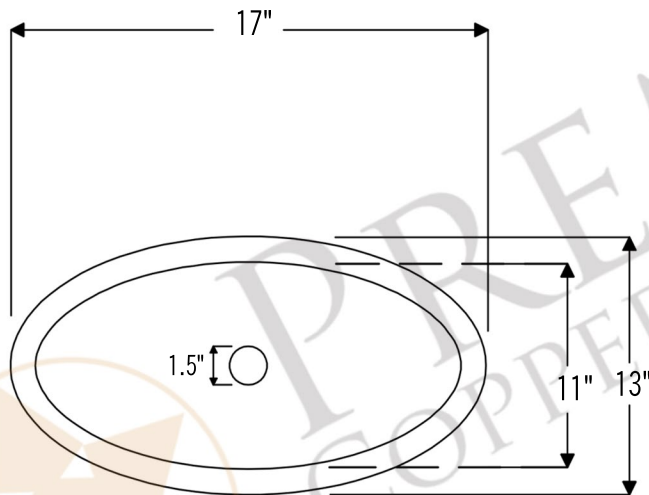

PREMIER
COPPER PRODUCTS

MODEL NUMBER: BSP5_L017RDB-P

- Description: Small Oval Self Rimming Hammered Copper Sink
- Outer Dimension: 17" x 13" x 5"
- Inner Dimension: 15" x 11" x 5"
- Rim: 1"
- Drain Opening: 1.5"
- Finish: Oil Rubbed Bronze

CODE/STANDARD COMPLIANCE

* IAPMO/cUPC LISTED

* ORB: Oil Rubbed Bronze

THIS PRODUCT IS HAND CRAFTED, SMALL VARIANCES IN COLOR AND SIZE MAY OCCUR.
DO NOT MAKE ANY INSTALLATION CUTS UNTIL YOU RECEIVE YOUR ITEM(S).