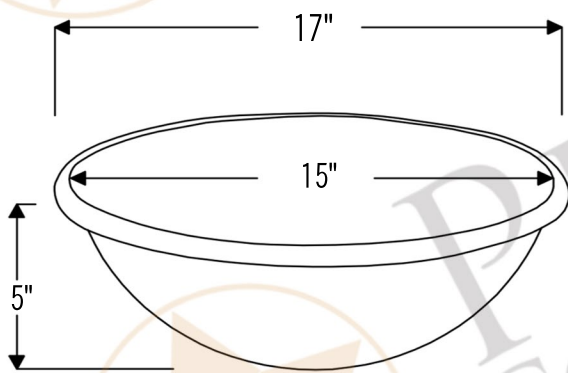

PREMIER
COPPER PRODUCTS

MODEL NUMBER: BSP5_L017RDB-P

- Description: Small Oval Self Rimming Hammered Copper Sink
- Outer Dimension: 17" x 13" x 5"
- Inner Dimension: 15" x 11" x 5"
- Rim: 1"
- Drain Opening: 1.5"
- Finish: Oil Rubbed Bronze

CODE/STANDARD COMPLIANCE

* IAPMO/cUPC LISTED

* ORB: Oil Rubbed Bronze

THIS PRODUCT IS HAND CRAFTED, SMALL VARIANCES IN COLOR AND SIZE MAY OCCUR.
DO NOT MAKE ANY INSTALLATION CUTS UNTIL YOU RECEIVE YOUR ITEM(S).