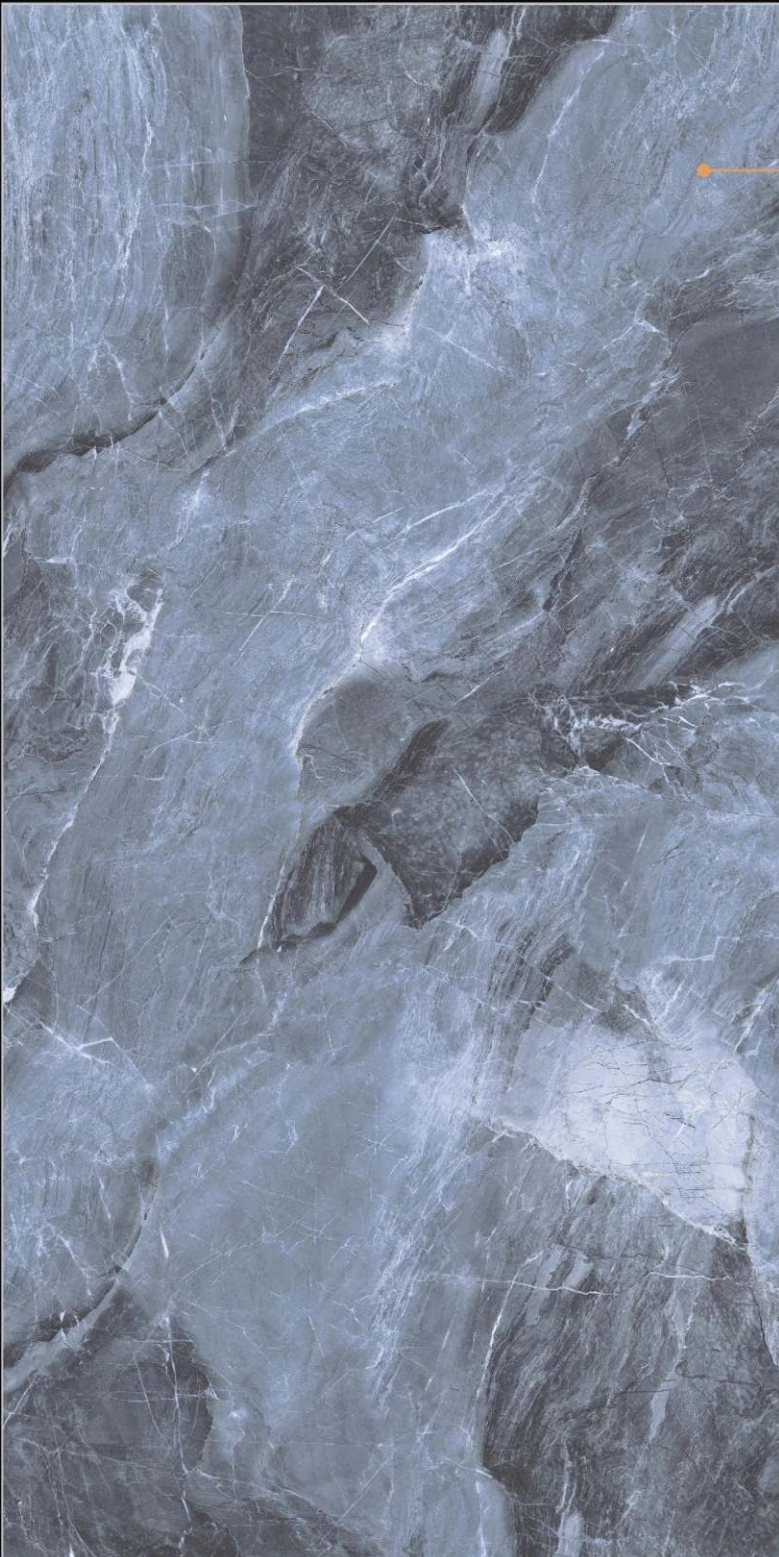

600x1200mm

GVT-PGVT

SALONI
CERAMIC

**COLONIAL
AZUL**

Glossy
SERIES