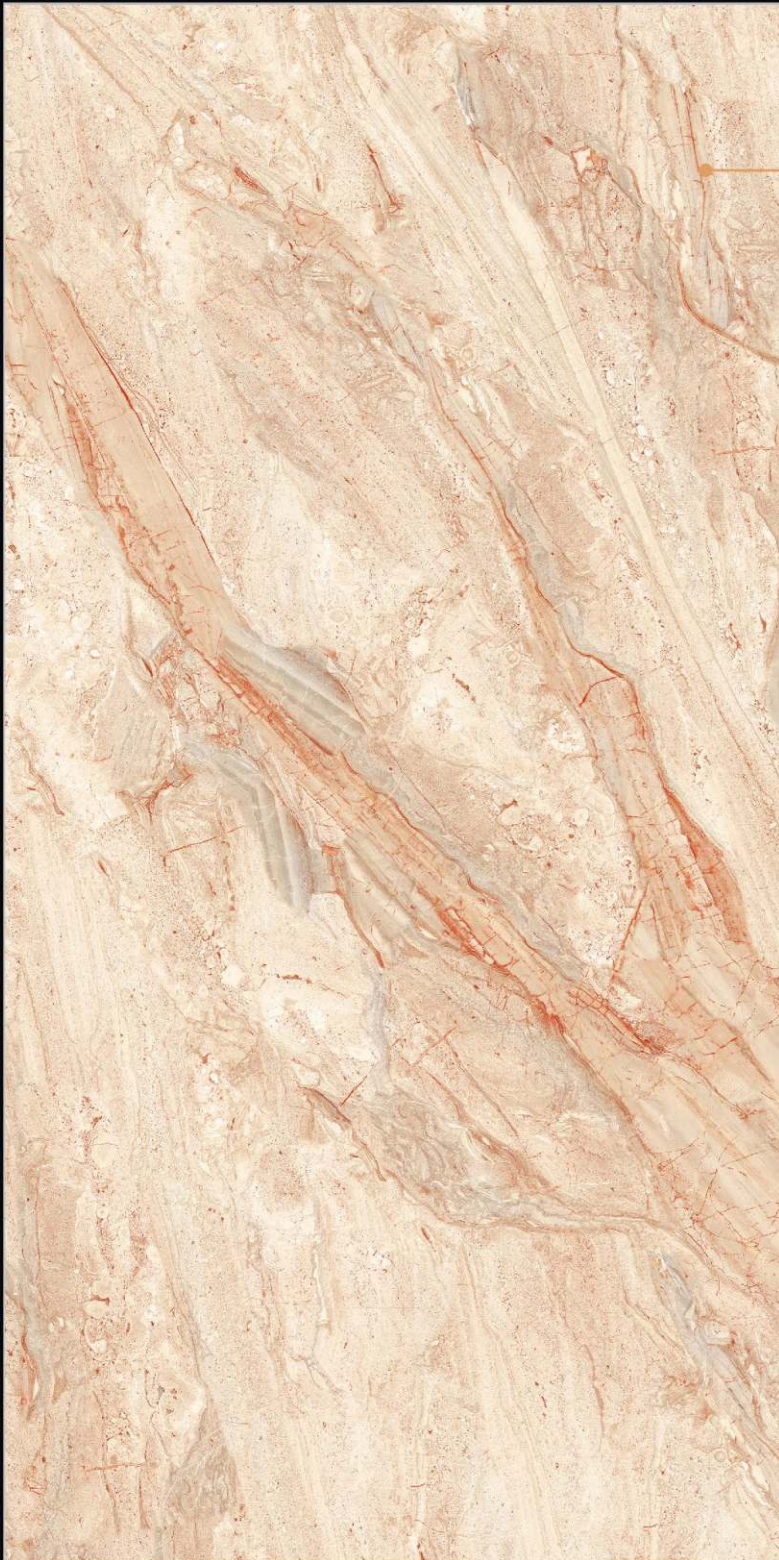

600x1200mm

**GVT-PGVT**

**SALONI**  
CERAMIC

**ARGENTO  
DYNA**

**Glossy**  
SERIES

600x1200mm

**GVT-PGVT**

**SALONI**  
CERAMIC