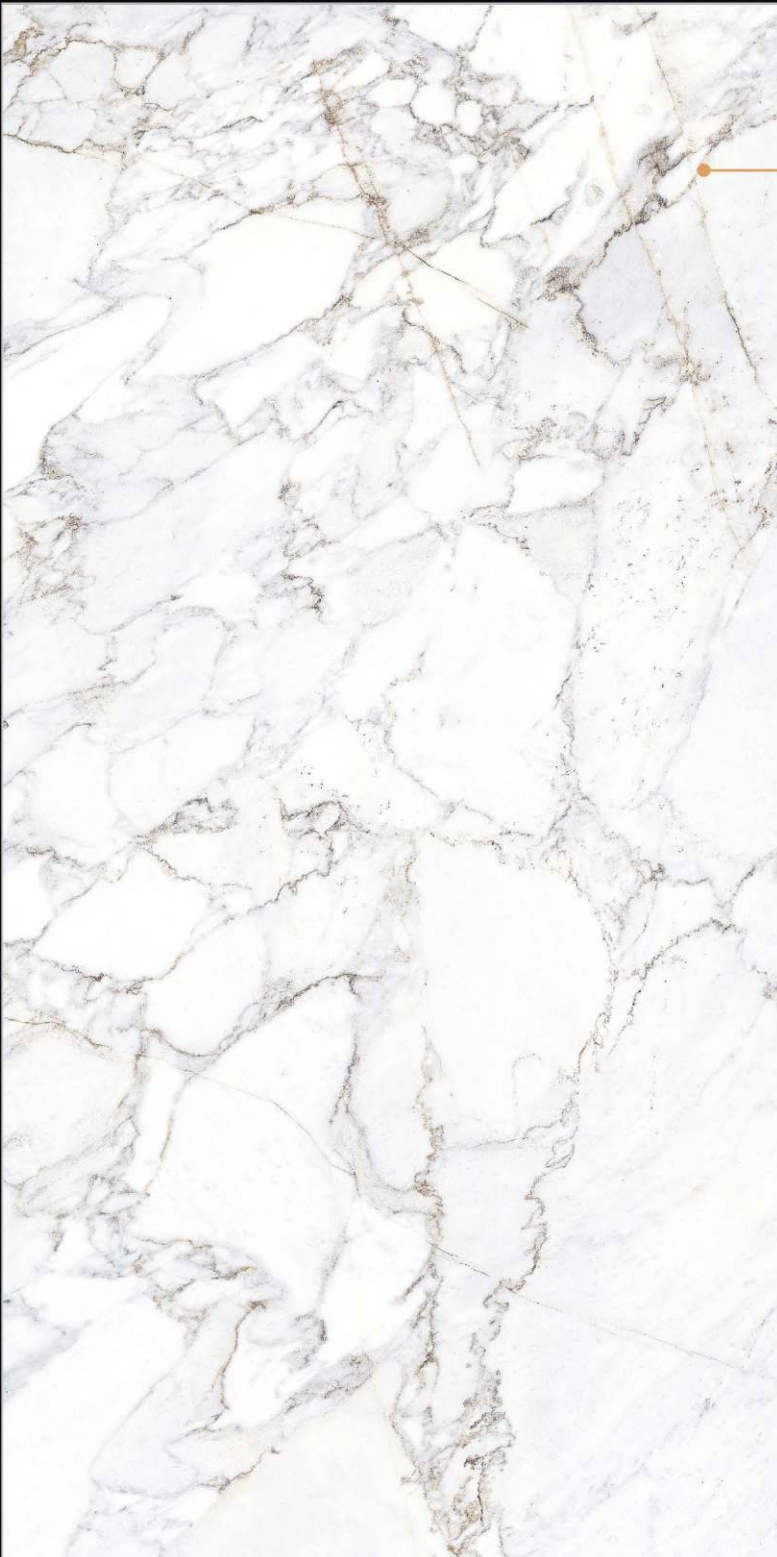

600x1200mm

**GVT-PGVT**

**SALONI**  
CERAMIC

**CALCATA  
WHITE**

**Glossy**  
SERIES

600x1200mm

**GVT-PGVT**

**SALONI**  
CERAMIC