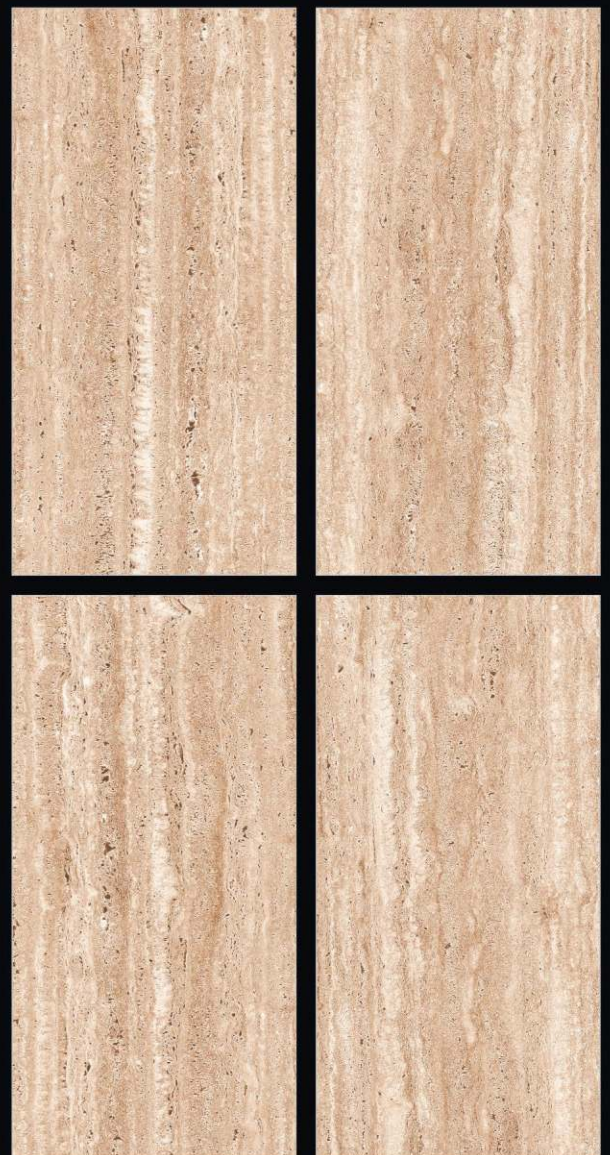

600x1200mm

GVT-PGVT

SALONI
CERAMIC

**TRAVERTINO
NATURAL**

Glossy
SERIES