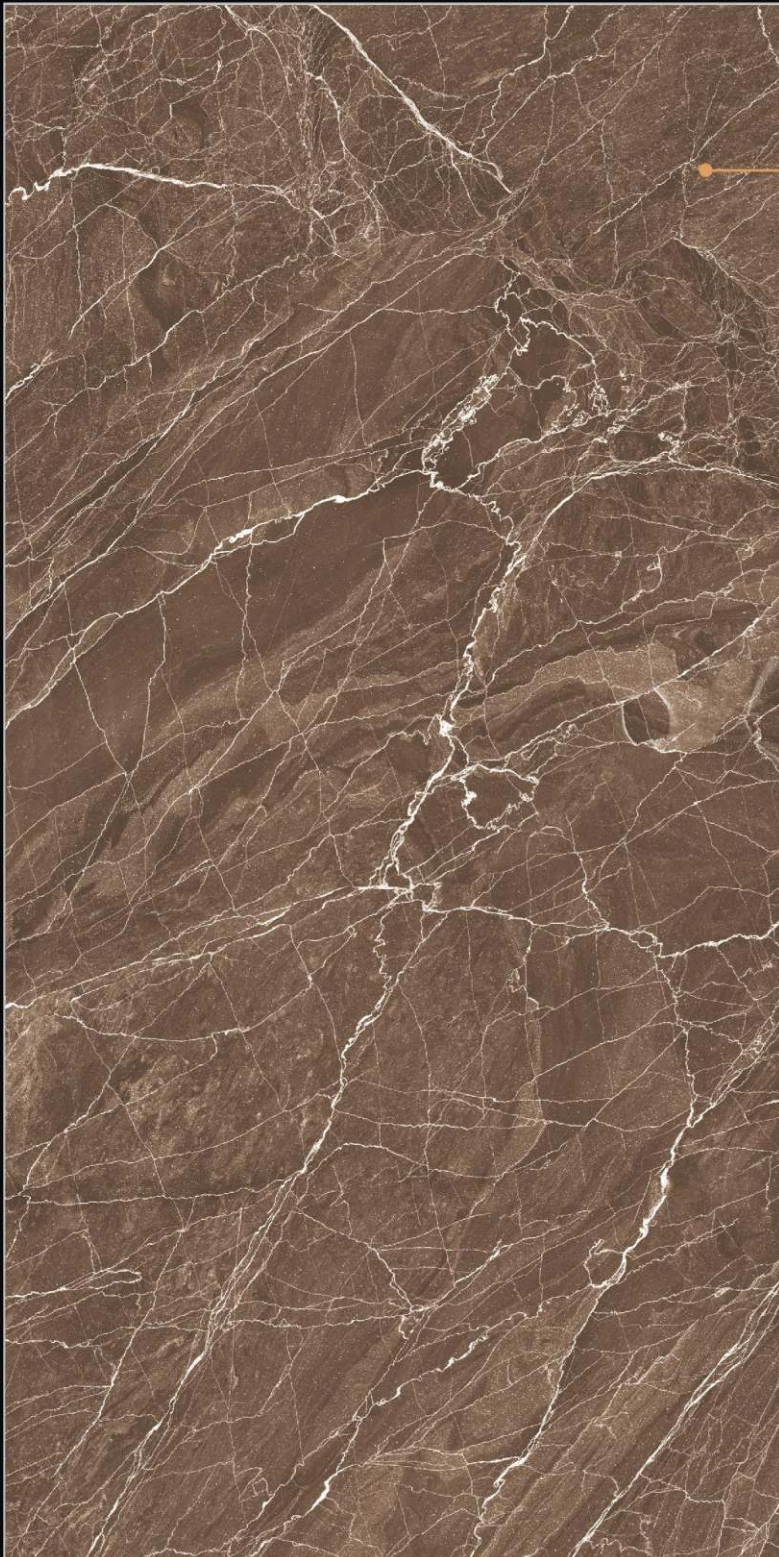

600x1200mm

GVT-PGVT

SALONI
CERAMIC

**CENT
CHOCO**

Glossy
SERIES