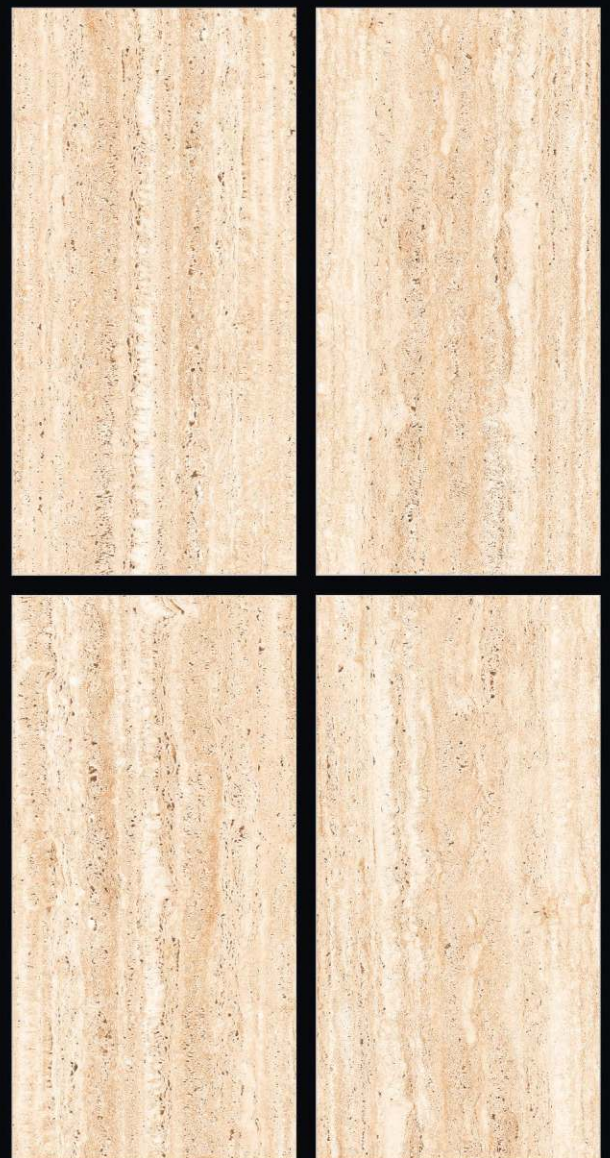

**Glossy**  
SERIES

600x1200mm

**GVT-PGVT**

**SALONI**  
CERAMIC

**TRAVERTINO  
GOLD**

**Glossy**  
SERIES

600x1200mm

**GVT-PGVT**