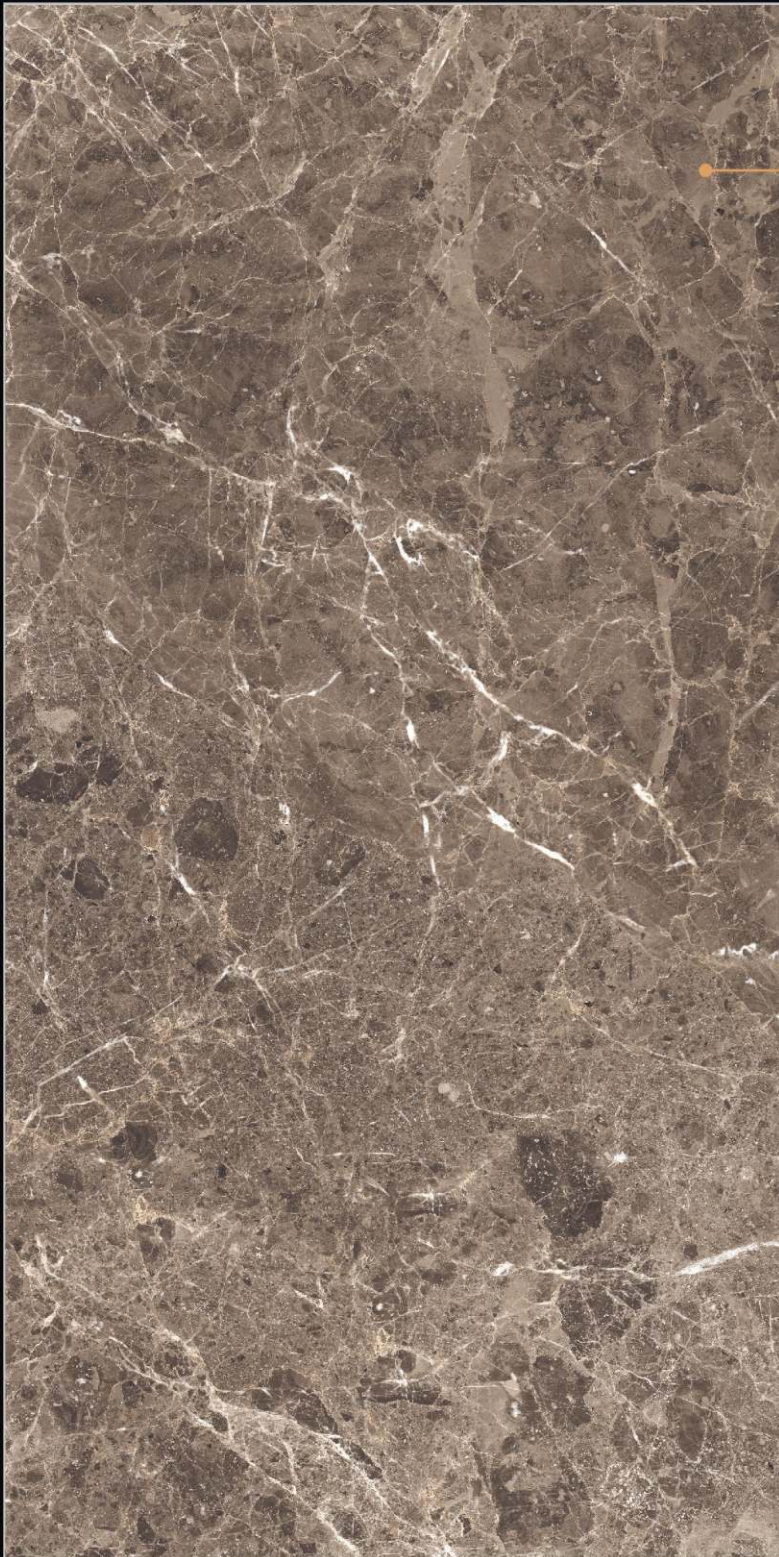

**SALONI**  
CERAMIC

**MARVEL  
BROWN**

**Glossy**  
SERIES

600x1200mm

**GVT-PGVT**

**SALONI**  
CERAMIC

**MARVEL  
CHOCO**

**Glossy**  
SERIES