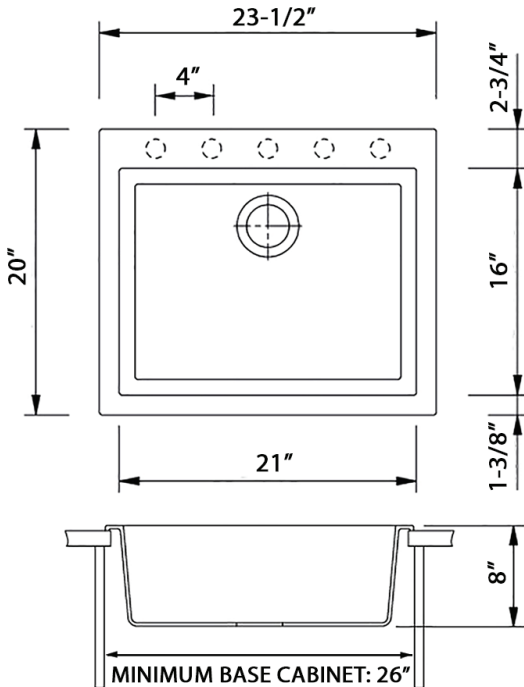

OPTIONAL ACCESSORIES (SOLD SEPARATELY)

UPC compliant. Certified by CSA to meet US and Canada plumbing codes.
Codes compliance: ASME A112.19.3/CSA B45.4

DIMENSIONS

Register your product at www.ruvati.com/register.

RUVATI USA
www.ruvati.com

Phone: 1.855.478.8284
Email: support@ruvati.com