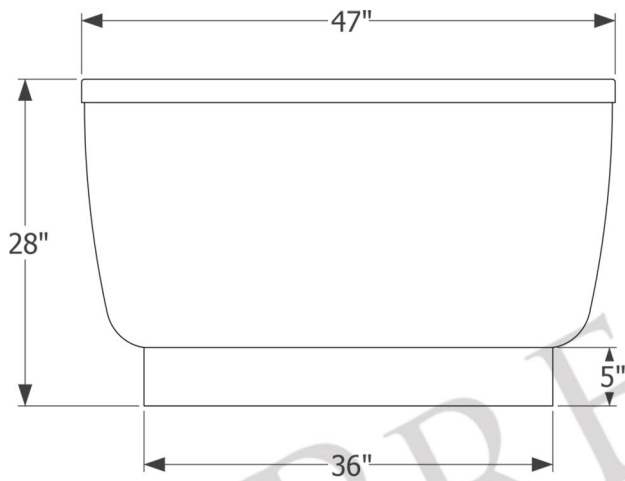

- * Description: 47" Hammered Copper Modern Slipper Bathtub
- * Outer Dimension: 47" x 30" x 28"
- * Rim: 2" Rolled Rim
- * Drain Opening: 2" Center
- * Finish: Oil Rubbed Bronze

THIS PRODUCT IS HAND CRAFTED, SMALL VARIANCES IN COLOR AND SIZE MAY OCCUR.
DO NOT MAKE ANY INSTALLATION CUTS UNTIL YOU RECEIVE YOUR ITEM(S).

* ORB: Oil Rubbed Bronze

DRAIN DETAILS (Model# D-301ORB)

- * Description: Tub Drain Trim & Single-Hole Overflow Cover
- * Design: Push Pop Top
- * Upper Flange Dimension: 2.8125"
- * Material: Solid Brass
- * Prop 65 Compliant

SILICONE DETAILS (Model# C900-ORB)

- * Description: Neutral Cure Copper Sink Installation Silicone
- * Color: Oil Rubbed Bronze
- * Size: 4.7oz