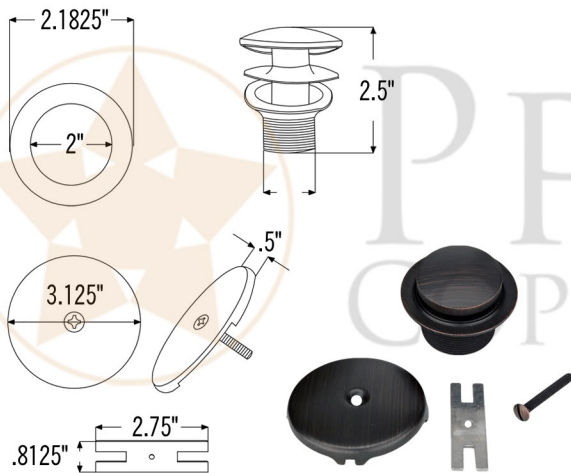

- * Description: 47" Hammered Copper Modern Slipper Bathtub
- * Outer Dimension: 47" x 30" x 28"
- * Rim: 2" Rolled Rim
- * Drain Opening: 2" Center
- * Finish: Oil Rubbed Bronze

THIS PRODUCT IS HAND CRAFTED, SMALL VARIANCES IN COLOR AND SIZE MAY OCCUR.
DO NOT MAKE ANY INSTALLATION CUTS UNTIL YOU RECEIVE YOUR ITEM(S).

PACKAGE INCLUDES THE FOLLOWING ACCESSORIES:

- * Tub Drain Trim & Single-Hole Overflow Cover for Bathtubs / ORB Finish (Model# D-301ORB)
- * Copper Sink Wax (Model# W900-WAX)
- * Neutral Cure Copper Sink Installation Silicone (Model# C900-ORB)

* ORB: Oil Rubbed Bronze

DRAIN DETAILS (Model# D-301ORB)

- * Description: Tub Drain Trim & Single-Hole Overflow Cover
- * Design: Push Pop Top
- * Upper Flange Dimension: 2.8125"
- * Material: Solid Brass
- * Prop 65 Compliant

SILICONE DETAILS (Model# C900-ORB)

- * Description: Neutral Cure Copper Sink Installation Silicone
- * Color: Oil Rubbed Bronze
- * Size: 4.7oz