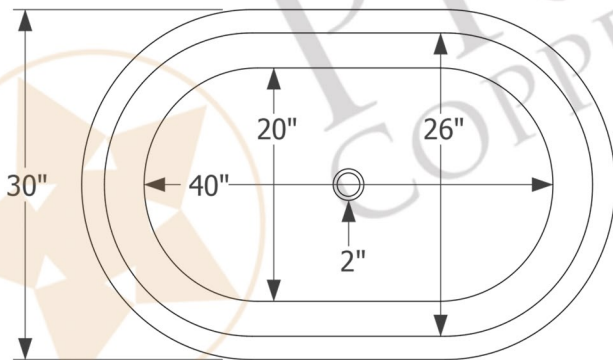

- * Description: 47" Hammered Copper Modern Slipper Bathtub
- * Outer Dimension: 47" x 30" x 28"
- * Rim: 2" Rolled Rim
- * Drain Opening: 2" Center
- * Finish: Oil Rubbed Bronze

THIS PRODUCT IS HAND CRAFTED, SMALL VARIANCES IN COLOR AND SIZE MAY OCCUR.
DO NOT MAKE ANY INSTALLATION CUTS UNTIL YOU RECEIVE YOUR ITEM(S).

* ORB: Oil Rubbed Bronze

DRAIN DETAILS (Model# D-301ORB)

- * Description: Tub Drain Trim & Single-Hole Overflow Cover
- * Design: Push Pop Top
- * Upper Flange Dimension: 2.8125"
- * Material: Solid Brass
- * Prop 65 Compliant

SILICONE DETAILS (Model# C900-ORB)

- * Description: Neutral Cure Copper Sink Installation Silicone
- * Color: Oil Rubbed Bronze
- * Size: 4.7oz