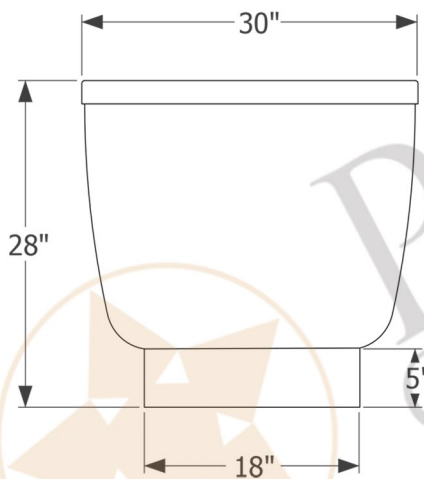

- * Description: 47" Hammered Copper Modern Slipper Bathtub
- * Outer Dimension: 47" x 30" x 28"
- * Rim: 2" Rolled Rim
- * Drain Opening: 2" Center
- * Finish: Oil Rubbed Bronze

THIS PRODUCT IS HAND CRAFTED, SMALL VARIANCES IN COLOR AND SIZE MAY OCCUR.
DO NOT MAKE ANY INSTALLATION CUTS UNTIL YOU RECEIVE YOUR ITEM(S).

* ORB: Oil Rubbed Bronze

DRAIN DETAILS (Model# D-301ORB)

- * Description: Tub Drain Trim & Single-Hole Overflow Cover
- * Design: Push Pop Top
- * Upper Flange Dimension: 2.8125"
- * Material: Solid Brass
- * Prop 65 Compliant

SILICONE DETAILS (Model# C900-ORB)

- * Description: Neutral Cure Copper Sink Installation Silicone
- * Color: Oil Rubbed Bronze
- * Size: 4.7oz