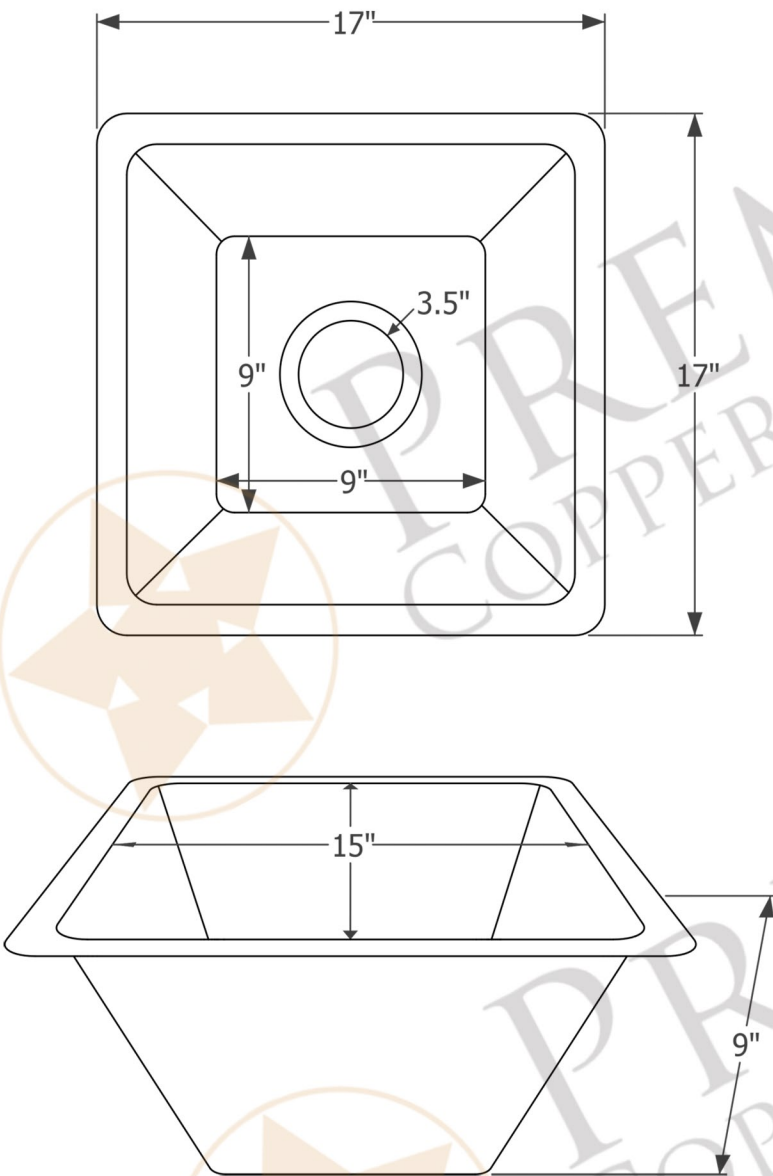

- Description: 17" Square Hammered Copper Bar/Prep Sink
- Outer Dimension: 17" x 17" x 9"
- Inner Dimension: 15" x 15" x 9"
- Rim: 1"
- Drain Opening: 3.5"
- Finish: Oil Rubbed Bronze

CODE/STANDARD COMPLIANCE

* IAPMO/cUPC LISTED

* ORB: Oil Rubbed Bronze

THIS PRODUCT IS HAND CRAFTED, SMALL VARIANCES IN COLOR AND SIZE MAY OCCUR.
DO NOT MAKE ANY INSTALLATION CUTS UNTIL YOU RECEIVE YOUR ITEM(S).