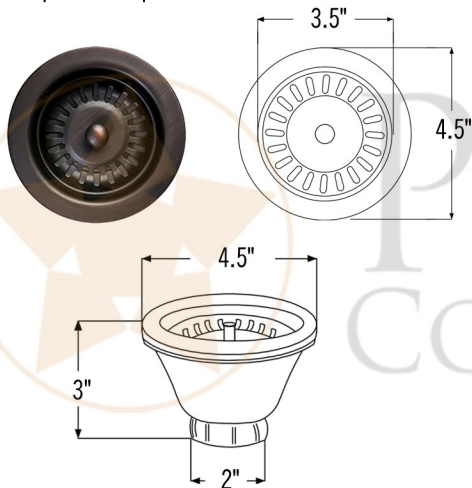

- * Description: 17" Square Hammered Copper Bar/Prep Sink
- * Outer Dimension: 17" x 17" x 9"
- * Inner Dimension: 15" x 15" x 9"
- * Rim: 1"
- * Drain Opening: 3.5"
- * Finish: Oil Rubbed Bronze

CODE/STANDARD COMPLIANCE

- * 3.5" Basket Strainer Drain / ORB Finish (Model# D-132ORB)
- * Copper Sink Wax (Model# W900-WAX)
- * Neutral Cure Copper Sink Installation Silicone (Model# C900-ORB)

* ORB: Oil Rubbed Bronze

DRAIN DETAILS (Model# D-132ORB)

- * Description: 3.5" Basket Strainer Drain
- * Upper Flange Dimension: 4.5"
- * Material: Solid Brass
- * Prop 65 Compliant

WAX DETAILS (Model# W900-WAX)

- * Description: Copper Sink Wax Protectant
- * Made From Natural Bee's Wax
- * No Wax Build Up Ever!
- * Hard Water Protection
- * Works Great on a Variety of Different Surfaces:

SILICONE DETAILS (Model# C900-ORB)

- * Description: Neutral Cure Copper Sink Installation Silicone
- * Color: Oil Rubbed Bronze
- * Size: 4.7oz