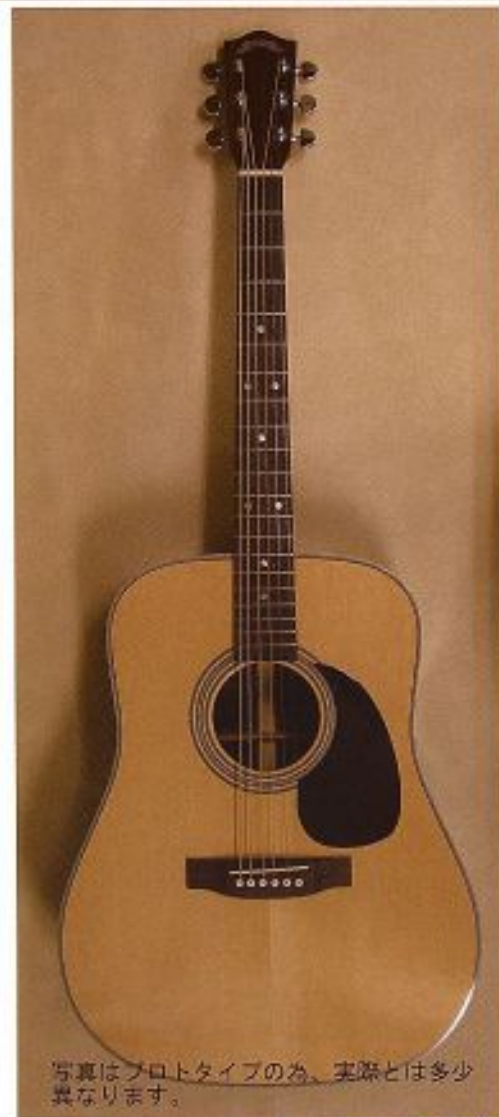

写真はプロトタイプのため、実際とは多少異なります。

HD-313 ... ¥136,500

BODY TOP : SOLID SITKA SPRUCE
BRACING : SEMI FORWARD-SIFTED
SIDE & BACK : SOLID ROSEWOOD
NECK : MAHOGANY
FINGERBOARD : ROSEWOOD
BRIDGE : ROSEWOOD
FRETS : SBB-217
SCALE : 644mm
WIDTH AT KNUIT : 43mm
SADDLE & KNUIT : BONE
MACHINE HEAD : GOTOH SG301
BODY FINISH : CLEAR GLOSS
HEAD FINISH : CLEAR GLOSS
NECK BACK FINISH : STAIN MATTE
with Hard Case

HD-311 ... ¥115,500

BODY TOP : SOLID ENGLEMANN SPRUCE
BRACING : SEMI FORWARD-SIFTED
SIDE & BACK : SOLID MAHOGANY
NECK : MAHOGANY
FINGERBOARD : ROSEWOOD
BRIDGE : ROSEWOOD
FRETS : SBB-217
SCALE : 644mm
WIDTH AT KNUIT : 43mm
SADDLE & KNUIT : BONE
MACHINE HEAD : GOTOH SG301
BODY FINISH : CLEAR GLOSS
HEAD FINISH : CLEAR GLOSS
NECK BACK FINISH : STAIN MATTE
with Hard Case

HD-309 ... ¥94,500

BODY TOP : SOLID ENGLEMANN SPRUCE
BRACING : SEMI FORWARD-SIFTED
SIDE & BACK : LAMINATED ROSEWOOD
NECK : MAHOGANY
FINGERBOARD : ROSEWOOD
BRIDGE : ROSEWOOD
FRETS : SBB-217
SCALE : 644mm
WIDTH AT KNUIT : 43mm
SADDLE & KNUIT : BONE
MACHINE HEAD : GOTOH SG301
BODY FINISH : CLEAR GLOSS
HEAD FINISH : CLEAR GLOSS
NECK BACK FINISH : STAIN MATTE
with Hard Case