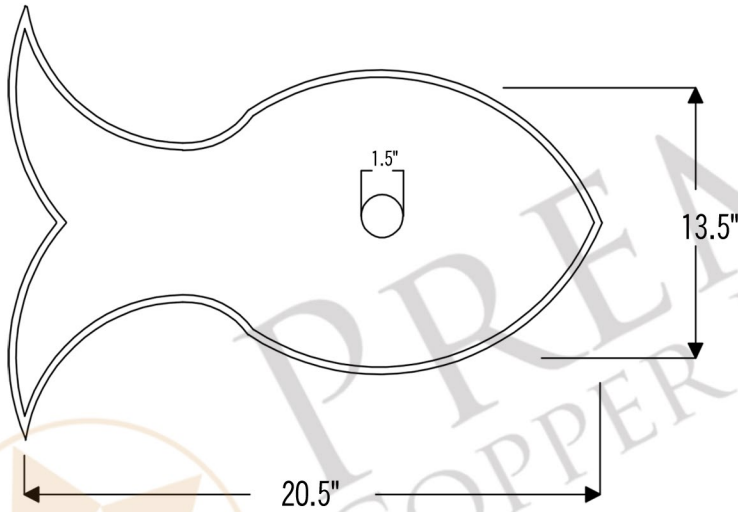

PREMIER
COPPER PRODUCTS

MODEL NUMBER: BSP5_PVHDB-P

- Description: Fish Vessel Hammered Copper Sink
- Outer Dimension: 20.5" x 13.5" x 6.75"
- Drain Opening: 1.5"
- Finish: Oil Rubbed Bronze

CODE/STANDARD COMPLIANCE

* IAPMO/cUPC LISTED

* ORB: Oil Rubbed Bronze

THIS PRODUCT IS HAND CRAFTED, SMALL VARIANCES IN COLOR AND SIZE MAY OCCUR.
DO NOT MAKE ANY INSTALLATION CUTS UNTIL YOU RECEIVE YOUR ITEM(S).