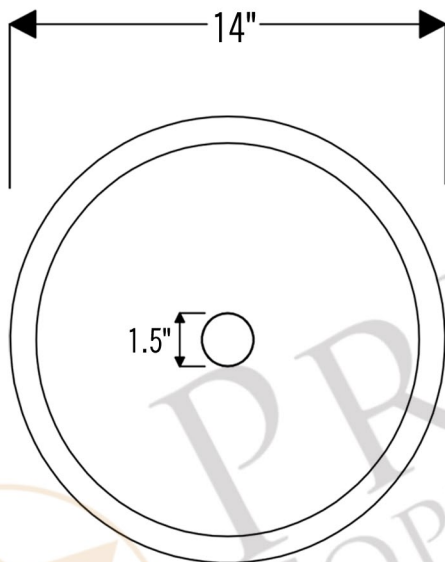

PREMIER
COPPER PRODUCTS

MODEL NUMBER: BSP5_LR14FDB-P

- Description: 14" Round Under Counter Hammered Copper Sink
- Outer Dimension: 14" x 6"
- Inner Dimension: 12" x 6"
- Rim: 1"
- Drain Opening: 1.5"
- Finish: Oil Rubbed Bronze

CODE/STANDARD COMPLIANCE

* IAPMO/cUPC LISTED

* ORB: Oil Rubbed Bronze

THIS PRODUCT IS HAND CRAFTED, SMALL VARIANCES IN COLOR AND SIZE MAY OCCUR.
DO NOT MAKE ANY INSTALLATION CUTS UNTIL YOU RECEIVE YOUR ITEM(S).