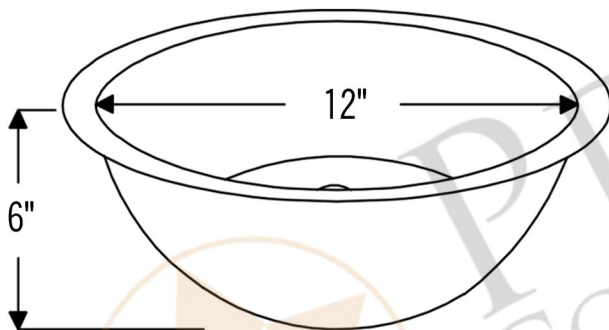

PREMIER
COPPER PRODUCTS

MODEL NUMBER: BSP5_LR14FDB-P

- Description: 14" Round Under Counter Hammered Copper Sink
- Outer Dimension: 14" x 6"
- Inner Dimension: 12" x 6"
- Rim: 1"
- Drain Opening: 1.5"
- Finish: Oil Rubbed Bronze

CODE/STANDARD COMPLIANCE

* IAPMO/cUPC LISTED

* ORB: Oil Rubbed Bronze

THIS PRODUCT IS HAND CRAFTED, SMALL VARIANCES IN COLOR AND SIZE MAY OCCUR.
DO NOT MAKE ANY INSTALLATION CUTS UNTIL YOU RECEIVE YOUR ITEM(S).