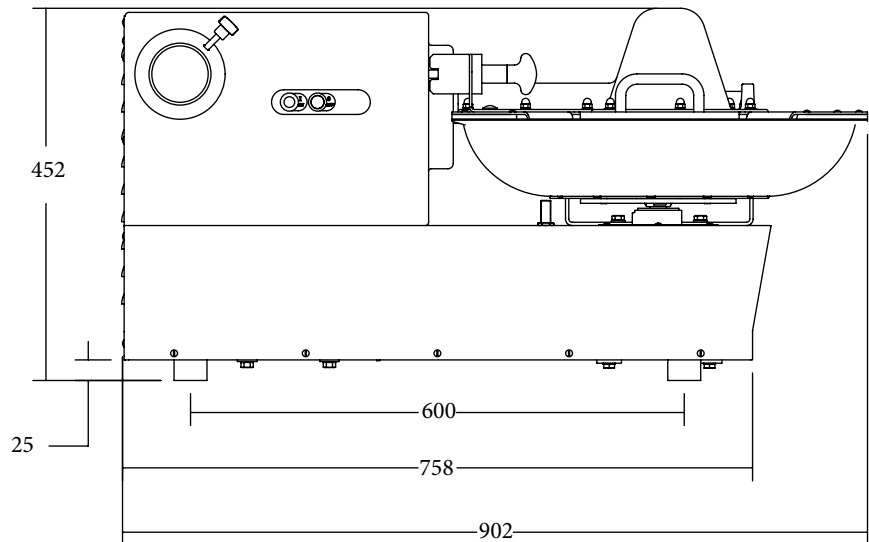

SIDE

We reserve the right to alter specifications without notice.

Phone: 1800 183 818 Email: support@thegoodlady.com.au
Website: www.thegoodlady.com.au