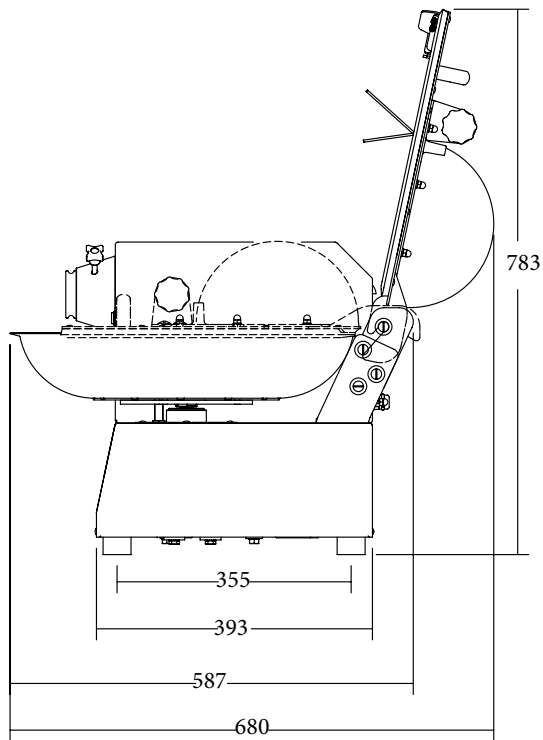

FRONT

SIDE

We reserve the right to alter specifications without notice.

Phone: 1800 183 818 Email: support@thegoodlady.com.au
Website: www.thegoodlady.com.au