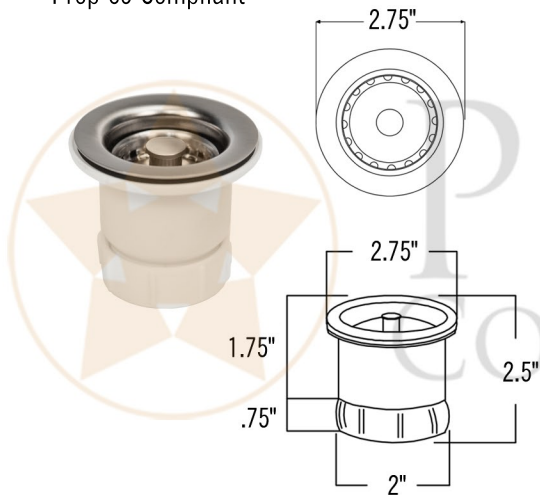

PREMIER
COPPER PRODUCTS

MODEL NUMBER: BSP5_BRECEN2-B

- * Description: Rectangle Copper Bar Sink with 2" Drain Opening
- * Outer Dimension: 17" x 12" x 7"
- * Inner Dimension: 15" x 10" x 7"
- * Rim: 1"
- * Drain Opening: 2"
- * Finish: Nickel

CODE/STANDARD COMPLIANCE

* IAPMO/cUPC LISTED

THIS PRODUCT IS HAND CRAFTED, SMALL VARIANCES IN COLOR AND SIZE MAY OCCUR.
DO NOT MAKE ANY INSTALLATION CUTS UNTIL YOU RECEIVE YOUR ITEM(S).

PACKAGE INCLUDES THE FOLLOWING ACCESSORIES:

- * 2" Basket Strainer Drain / BN Finish (Model# D-133BN)
- * Copper Sink Wax (Model# W900-WAX)

* BN: Brushed Nickel

DRAIN DETAILS (Model# D-133BN)

- * Description: 2" Bar Basket Sink Drain
- * Upper Flange Dimension: 2.75"
- * Material: Solid Brass
- * Prop 65 Compliant

WAX DETAILS (Model# W900-WAX)

- * Description: Copper Sink Wax Protectant
- * Made From Natural Bee's Wax
- * No Wax Build Up Ever!
- * Hard Water Protection
- * Works Great on a Variety of Different Surfaces: