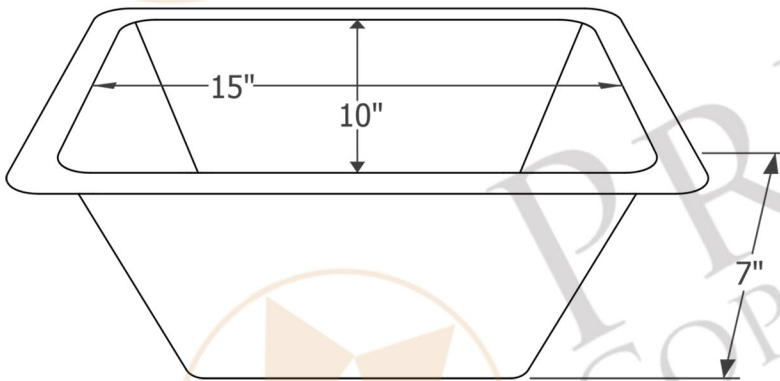

PREMIER
COPPER PRODUCTS

MODEL NUMBER: BSP5_BRECEN2-B

- * Description: Rectangle Copper Bar Sink with 2" Drain Opening
- * Outer Dimension: 17" x 12" x 7"
- * Inner Dimension: 15" x 10" x 7"
- * Rim: 1"
- * Drain Opening: 2"
- * Finish: Nickel

CODE/STANDARD COMPLIANCE

* IAPMO/cUPC LISTED

THIS PRODUCT IS HAND CRAFTED, SMALL VARIANCES IN COLOR AND SIZE MAY OCCUR.
DO NOT MAKE ANY INSTALLATION CUTS UNTIL YOU RECEIVE YOUR ITEM(S).

PACKAGE INCLUDES THE FOLLOWING ACCESSORIES:

- * 2" Basket Strainer Drain / BN Finish (Model# D-133BN)
- * Copper Sink Wax (Model# W900-WAX)

* BN: Brushed Nickel

DRAIN DETAILS (Model# D-133BN)

- * Description: 2" Bar Basket Sink Drain
- * Upper Flange Dimension: 2.75"
- * Material: Solid Brass
- * Prop 65 Compliant