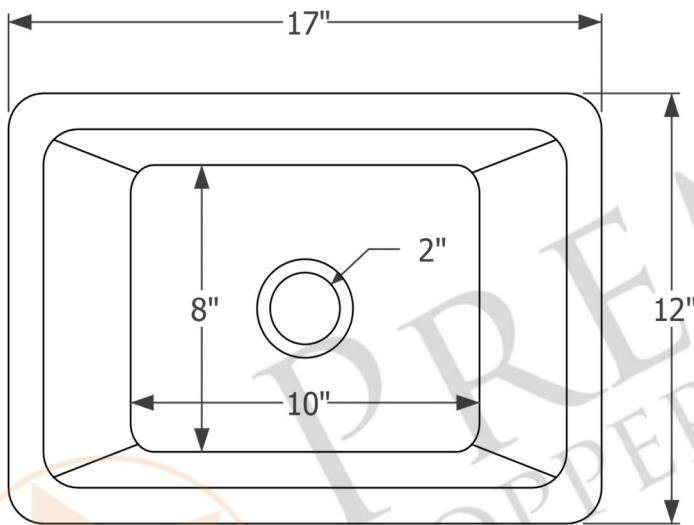

PREMIER
COPPER PRODUCTS

MODEL NUMBER: BSP5_BRECEN2-B

- * Description: Rectangle Copper Bar Sink with 2" Drain Opening
- * Outer Dimension: 17" x 12" x 7"
- * Inner Dimension: 15" x 10" x 7"
- * Rim: 1"
- * Drain Opening: 2"
- * Finish: Nickel

CODE/STANDARD COMPLIANCE

* IAPMO/cUPC LISTED

THIS PRODUCT IS HAND CRAFTED, SMALL VARIANCES IN COLOR AND SIZE MAY OCCUR.
DO NOT MAKE ANY INSTALLATION CUTS UNTIL YOU RECEIVE YOUR ITEM(S).

PACKAGE INCLUDES THE FOLLOWING ACCESSORIES:

- * 2" Basket Strainer Drain / BN Finish (Model# D-133BN)
- * Copper Sink Wax (Model# W900-WAX)

* BN: Brushed Nickel

DRAIN DETAILS (Model# D-133BN)

- * Description: 2" Bar Basket Sink Drain
- * Upper Flange Dimension: 2.75"
- * Material: Solid Brass
- * Prop 65 Compliant