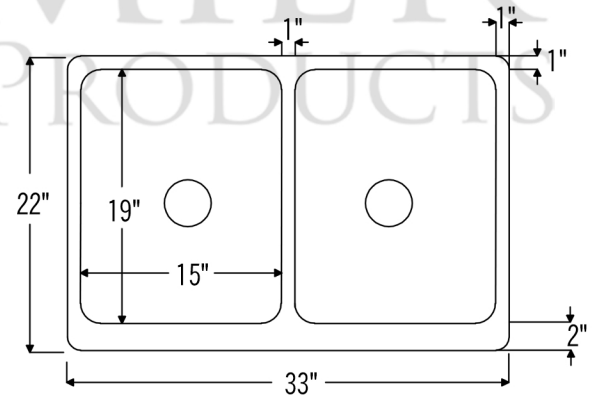

**PACKAGE INCLUDES THE FOLLOWING ITEMS:**

- \* 33" Hammered Copper Kitchen Apron 50/50 Double Basin Sink w/ Barrel Strap Design / ORB Finish (Model# KA50DB33229BS)
- \* 3.5" Garbage Disposal Drain w/ Basket / ORB Finish (Model# D-130ORB)
- \* 3.5" Kitchen Basket Strainer Drain / ORB Finish (Model# D-132ORB)
- \* Oil Rubbed Bronze Installation Silicone (Model# C900-ORB)
- \* Copper Sink Wax (Model# W900-WAX)

\* ORB: Oil Rubbed Bronze

**SINK DETAILS (Model# KA50DB33229BS)**

- \* 33" Hammered Copper Kitchen Apron 50/50 Double Basin Sink w/ Barrel Strap Design
- \* Color: Oil Rubbed Bronze
- \* Outer Dimension: 33" x 22" x 9"
- \* Inner Dimension: L: 15" x 19" x 9" / R: 15" x 19" x 9"
- \* Rim: Left, Back, Right - 1" / Front - 2"
- \* Divider: 1" Wide (Optimized)
- \* Drain Opening: 3.5" Standard
- \* Material Gauge: 14
- \* CODE / STANDARD COMPLIANCE: IAPMO / cUPC LISTED

### DRAIN #1 DETAILS (Model# D-130ORB)

- \* 3.5" Deluxe Garbage Disposal Drain w/ Basket
- \* Color: Oil Rubbed Bronze
- \* Outer Dimension: 4.5" x 2.25"
- \* Inner Dimension: 3.5"
- \* Installation Type: Insinkerator Brand Compatible
- \* Material: Brass
- \* Prop 65 Compliant

### SILICONE DETAILS (Model# C900-ORB)

- \* Neutral Cure Installation Silicone
- \* Size: 4.7 OZ
- \* Matches a Variety of Different Styled Sinks and Drains