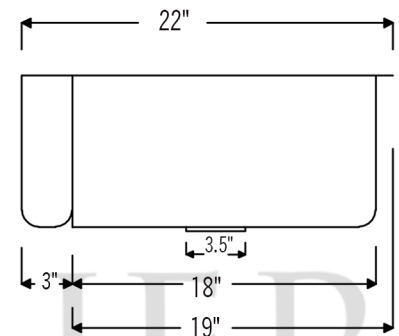

\* ORB: Oil Rubbed Bronze

**SINK DETAILS (Model# KA50DB33229BS)**

- \* 33" Hammered Copper Kitchen Apron 50/50 Double Basin Sink w/ Barrel Strap Design
- \* Color: Oil Rubbed Bronze
- \* Outer Dimension: 33" x 22" x 9"
- \* Inner Dimension: L: 15" x 19" x 9" / R: 15" x 19" x 9"
- \* Rim: Left, Back, Right - 1" / Front - 2"
- \* Divider: 1" Wide (Optimized)
- \* Drain Opening: 3.5" Standard
- \* Material Gauge: 14
- \* CODE / STANDARD COMPLIANCE: IAPMO / cUPC LISTED

### SILICONE DETAILS (Model# C900-ORB)

- \* Neutral Cure Installation Silicone
- \* Size: 4.7 OZ
- \* Matches a Variety of Different Styled Sinks and Drains