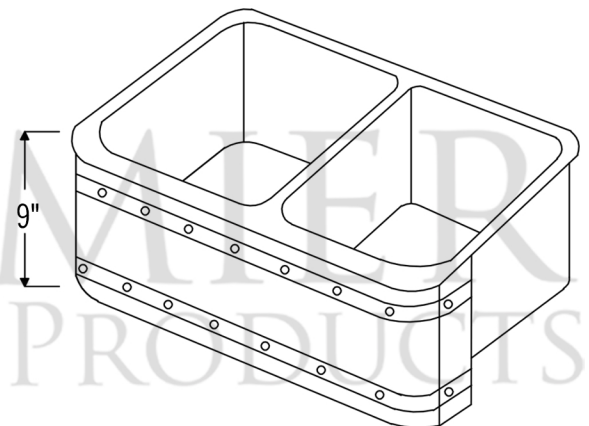

**PACKAGE INCLUDES THE FOLLOWING ITEMS:**

- \* 33" Hammered Copper Kitchen Apron 50/50 Double Basin Sink w/ Barrel Strap Design / ORB Finish (Model# KA50DB33229BS)
- \* 3.5" Garbage Disposal Drain w/ Basket / ORB Finish (Model# D-130ORB)
- \* 3.5" Kitchen Basket Strainer Drain / ORB Finish (Model# D-132ORB)
- \* Oil Rubbed Bronze Installation Silicone (Model# C900-ORB)
- \* Copper Sink Wax (Model# W900-WAX)

\* ORB: Oil Rubbed Bronze

**SINK DETAILS (Model# KA50DB33229BS)**

- \* 33" Hammered Copper Kitchen Apron 50/50 Double Basin Sink w/ Barrel Strap Design
- \* Color: Oil Rubbed Bronze
- \* Outer Dimension: 33" x 22" x 9"
- \* Inner Dimension: L: 15" x 19" x 9" / R: 15" x 19" x 9"
- \* Rim: Left, Back, Right - 1" / Front - 2"
- \* Divider: 1" Wide (Optimized)
- \* Drain Opening: 3.5" Standard
- \* Material Gauge: 14
- \* CODE / STANDARD COMPLIANCE: IAPMO / cUPC LISTED

### PACKAGE INCLUDES THE FOLLOWING ITEMS:

- \* 33" Hammered Copper Kitchen Apron 50/50 Double Basin Sink w/ Barrel Strap Design / ORB Finish (Model# KA50DB33229BS)
- \* 3.5" Garbage Disposal Drain w/ Basket / ORB Finish (Model# D-130ORB)
- \* 3.5" Kitchen Basket Strainer Drain / ORB Finish (Model# D-132ORB)
- \* Oil Rubbed Bronze Installation Silicone (Model# C900-ORB)
- \* Copper Sink Wax (Model# W900-WAX)

### DRAIN #1 DETAILS (Model# D-130ORB)

- \* 3.5" Deluxe Garbage Disposal Drain w/ Basket
- \* Color: Oil Rubbed Bronze
- \* Outer Dimension: 4.5" x 2.25"
- \* Inner Dimension: 3.5"
- \* Installation Type: Insinkerator Brand Compatible
- \* Material: Brass
- \* Prop 65 Compliant