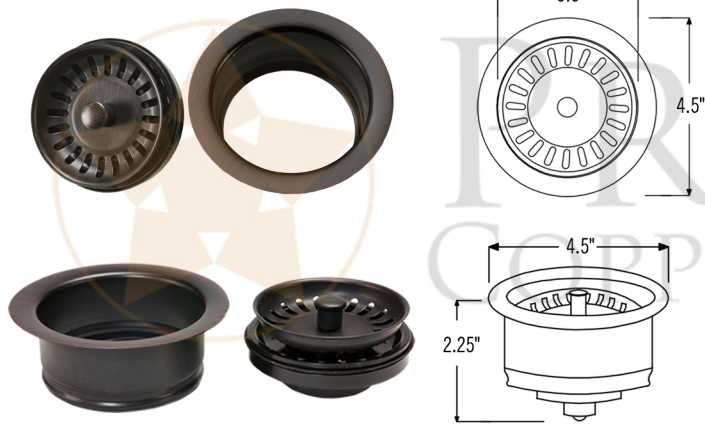

**PACKAGE INCLUDES THE FOLLOWING ITEMS:**

- \* 33" Hammered Copper Kitchen Apron 50/50 Double Basin Sink w/ Barrel Strap Design / ORB Finish (Model# KA50DB33229BS)
- \* 3.5" Garbage Disposal Drain w/ Basket / ORB Finish (Model# D-130ORB)
- \* 3.5" Kitchen Basket Strainer Drain / ORB Finish (Model# D-132ORB)
- \* Oil Rubbed Bronze Installation Silicone (Model# C900-ORB)
- \* Copper Sink Wax (Model# W900-WAX)

\* ORB: Oil Rubbed Bronze

**SINK DETAILS (Model# KA50DB33229BS)**

- \* 33" Hammered Copper Kitchen Apron 50/50 Double Basin Sink w/ Barrel Strap Design
- \* Color: Oil Rubbed Bronze
- \* Outer Dimension: 33" x 22" x 9"
- \* Inner Dimension: L: 15" x 19" x 9" / R: 15" x 19" x 9"
- \* Rim: Left, Back, Right - 1" / Front - 2"
- \* Divider: 1" Wide (Optimized)
- \* Drain Opening: 3.5" Standard
- \* Material Gauge: 14
- \* CODE / STANDARD COMPLIANCE: IAPMO / cUPC LISTED

### PACKAGE INCLUDES THE FOLLOWING ITEMS:

- \* 33" Hammered Copper Kitchen Apron 50/50 Double Basin Sink w/ Barrel Strap Design / ORB Finish (Model# KA50DB33229BS)
- \* 3.5" Garbage Disposal Drain w/ Basket / ORB Finish (Model# D-130ORB)
- \* 3.5" Kitchen Basket Strainer Drain / ORB Finish (Model# D-132ORB)
- \* Oil Rubbed Bronze Installation Silicone (Model# C900-ORB)
- \* Copper Sink Wax (Model# W900-WAX)

### DRAIN #1 DETAILS (Model# D-130ORB)

- \* 3.5" Deluxe Garbage Disposal Drain w/ Basket
- \* Color: Oil Rubbed Bronze
- \* Outer Dimension: 4.5" x 2.25"
- \* Inner Dimension: 3.5"
- \* Installation Type: Insinkerator Brand Compatible
- \* Material: Brass
- \* Prop 65 Compliant