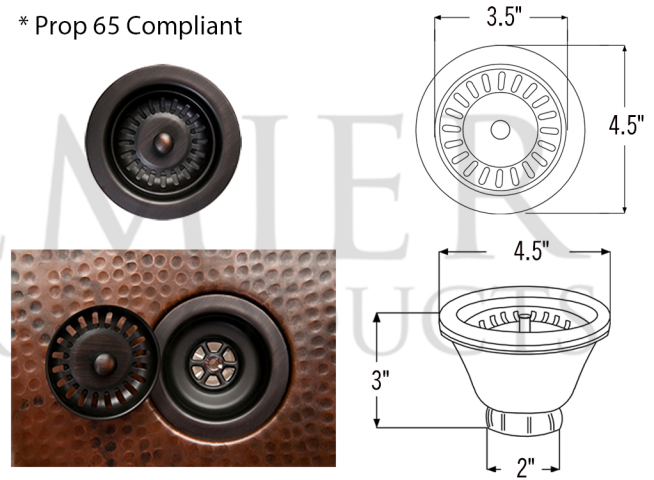

\* ORB: Oil Rubbed Bronze

**SINK DETAILS (Model# KA50DB33229BS)**

- \* 33" Hammered Copper Kitchen Apron 50/50 Double Basin Sink w/ Barrel Strap Design
- \* Color: Oil Rubbed Bronze
- \* Outer Dimension: 33" x 22" x 9"
- \* Inner Dimension: L: 15" x 19" x 9" / R: 15" x 19" x 9"
- \* Rim: Left, Back, Right - 1" / Front - 2"
- \* Divider: 1" Wide (Optimized)
- \* Drain Opening: 3.5" Standard
- \* Material Gauge: 14
- \* CODE / STANDARD COMPLIANCE: IAPMO / cUPC LISTED

### PACKAGE INCLUDES THE FOLLOWING ITEMS:

- \* 33" Hammered Copper Kitchen Apron 50/50 Double Basin Sink w/ Barrel Strap Design / ORB Finish (Model# KA50DB33229BS)
- \* 3.5" Garbage Disposal Drain w/ Basket / ORB Finish (Model# D-130ORB)
- \* 3.5" Kitchen Basket Strainer Drain / ORB Finish (Model# D-132ORB)
- \* Oil Rubbed Bronze Installation Silicone (Model# C900-ORB)
- \* Copper Sink Wax (Model# W900-WAX)

### DRAIN #1 DETAILS (Model# D-130ORB)

- \* 3.5" Deluxe Garbage Disposal Drain w/ Basket
- \* Color: Oil Rubbed Bronze
- \* Outer Dimension: 4.5" x 2.25"
- \* Inner Dimension: 3.5"
- \* Installation Type: Insinkerator Brand Compatible
- \* Material: Brass
- \* Prop 65 Compliant

### SILICONE DETAILS (Model# C900-ORB)

- \* Neutral Cure Installation Silicone
- \* Size: 4.7 OZ
- \* Matches a Variety of Different Styled Sinks and Drains