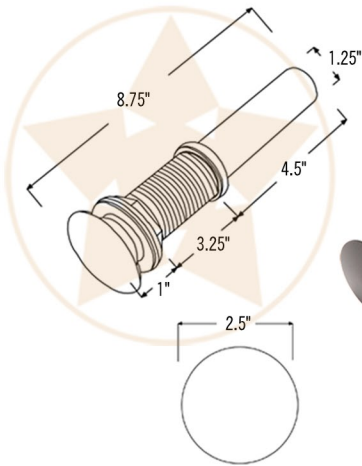

PREMIER
COPPER PRODUCTS

MODEL NUMBER: BSP5_L019RDB-P

- * Description: Oval Self Rimming Hammered Copper Bathroom Sink
- * Outer Dimension: 19" x 14" x 6"
- * Inner Dimension: 17" x 12" x 6"
- * Rim: 1"
- * Drain Opening: 1.5"
- * Finish: Oil Rubbed Bronze

PACKAGE INCLUDES THE FOLLOWING ACCESSORIES:

- * 1.5" Non-Overflow Pop-Up Bathroom Sink Drain / ORB Finish (Model# D-208ORB)
- * Copper Sink Wax (Model# W900-WAX)
- * Neutral Cure Copper Sink Installation Silicone (Model# C900-ORB)

* ORB: Oil Rubbed Bronze

DRAIN DETAILS (Model# D-208ORB)

- * Description: 1.5" Non-Overflow Pop-Up Bathroom Sink Drain
- * Design: Push Up Top
- * Upper Flange Dimension: 2"
- * Material: Solid Brass
- * Prop 65 Compliant

SILICONE DETAILS (Model# C900-ORB)

- * Description: Neutral Cure Copper Sink Installation Silicone
- * Color: Oil Rubbed Bronze
- * Size: 4.7oz