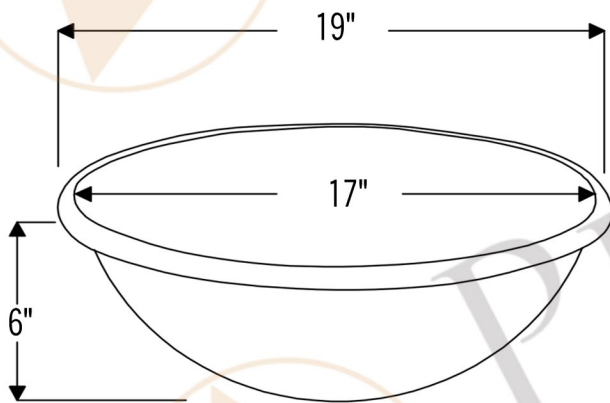

PREMIER
COPPER PRODUCTS

MODEL NUMBER: BSP5_L019RDB-P

- Description: Oval Self Rimming Hammered Copper Bathroom Sink
- Outer Dimension: 19" x 14" x 6"
- Inner Dimension: 17" x 12" x 6"
- Rim: 1"
- Drain Opening: 1.5"
- Finish: Oil Rubbed Bronze

CODE/STANDARD COMPLIANCE

* IAPMO/cUPC LISTED

* ORB: Oil Rubbed Bronze

THIS PRODUCT IS HAND CRAFTED, SMALL VARIANCES IN COLOR AND SIZE MAY OCCUR.
DO NOT MAKE ANY INSTALLATION CUTS UNTIL YOU RECEIVE YOUR ITEM(S).