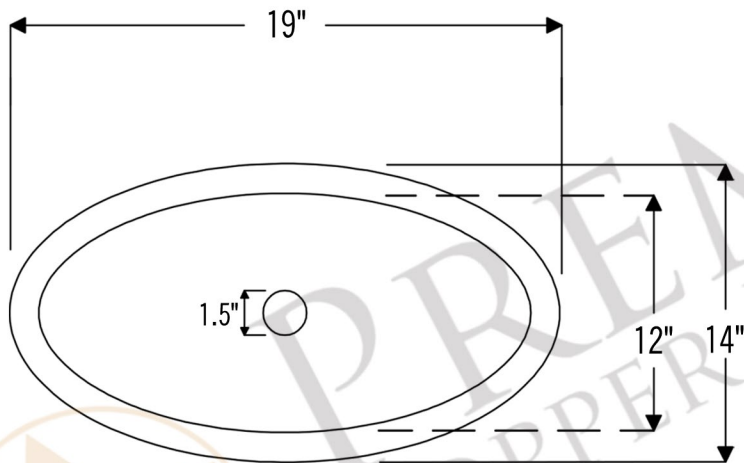

PREMIER
COPPER PRODUCTS

MODEL NUMBER: BSP5_L019RDB-P

- Description: Oval Self Rimming Hammered Copper Bathroom Sink
- Outer Dimension: 19" x 14" x 6"
- Inner Dimension: 17" x 12" x 6"
- Rim: 1"
- Drain Opening: 1.5"
- Finish: Oil Rubbed Bronze

CODE/STANDARD COMPLIANCE

* IAPMO/cUPC LISTED

* ORB: Oil Rubbed Bronze

THIS PRODUCT IS HAND CRAFTED, SMALL VARIANCES IN COLOR AND SIZE MAY OCCUR.
DO NOT MAKE ANY INSTALLATION CUTS UNTIL YOU RECEIVE YOUR ITEM(S).