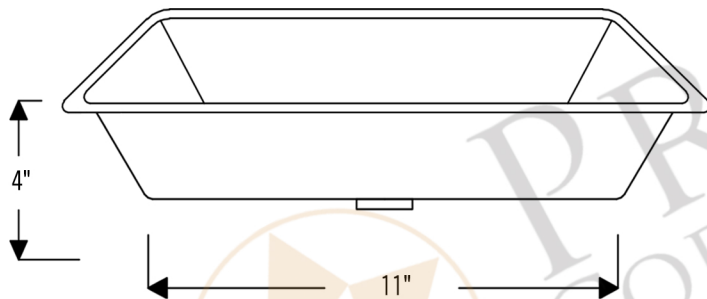

PREMIER  
COPPER PRODUCTS

MODEL NUMBER: TFLREC17EN

DESCRIPTION: Terra Firma 17" Rectangle Under Counter  
Bathroom Sink

OUTER DIMENSION: 17" x 13" x 4"

INNER DIMENSION: 15" x 11" x 4"

BOTTOM SINK FLOOR DIMENSION: 11" x 7"

SINK HEIGHT: 4"

TEXTURE: Terra Firma

FINISH: Nickel

RIM: 1"

DRAIN OPENING: 1.5"

INSTALLATION TYPE: Undermount

CODE/STANDARD COMPLIANCE

\* IAPMO/cUPC LISTED