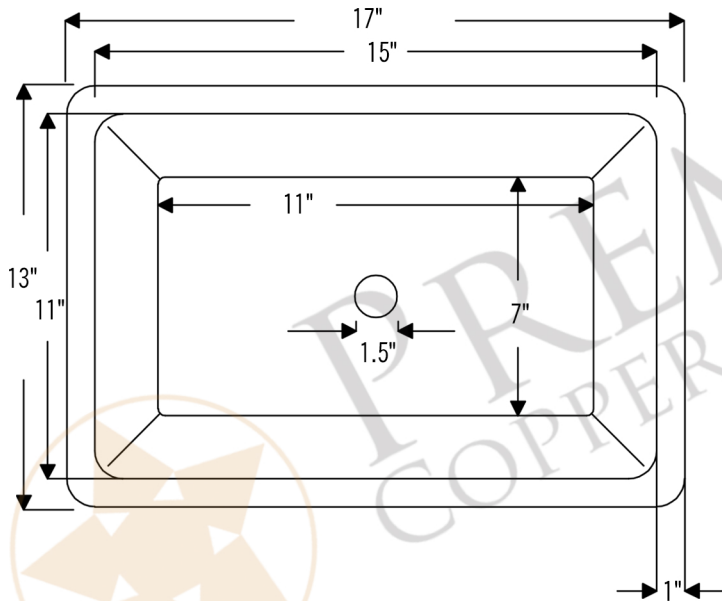

PREMIER  
COPPER PRODUCTS

MODEL NUMBER: TFLREC17EN

DESCRIPTION: Terra Firma 17" Rectangle Under Counter  
Bathroom Sink

OUTER DIMENSION: 17" x 13" x 4"

INNER DIMENSION: 15" x 11" x 4"

BOTTOM SINK FLOOR DIMENSION: 11" x 7"

SINK HEIGHT: 4"

TEXTURE: Terra Firma

FINISH: Nickel

RIM: 1"

DRAIN OPENING: 1.5"

INSTALLATION TYPE: Undermount

CODE/STANDARD COMPLIANCE

\* IAPMO/cUPC LISTED