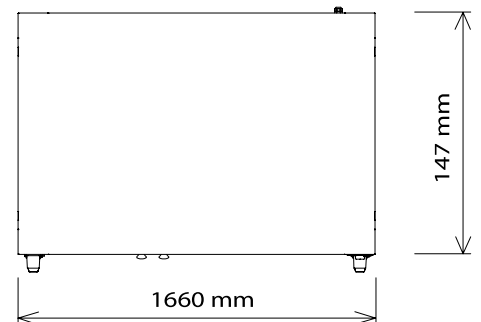

71 CM PROVER (SUITS UP TO 3 UNITS)

We reserve the right to alter specifications without notice.