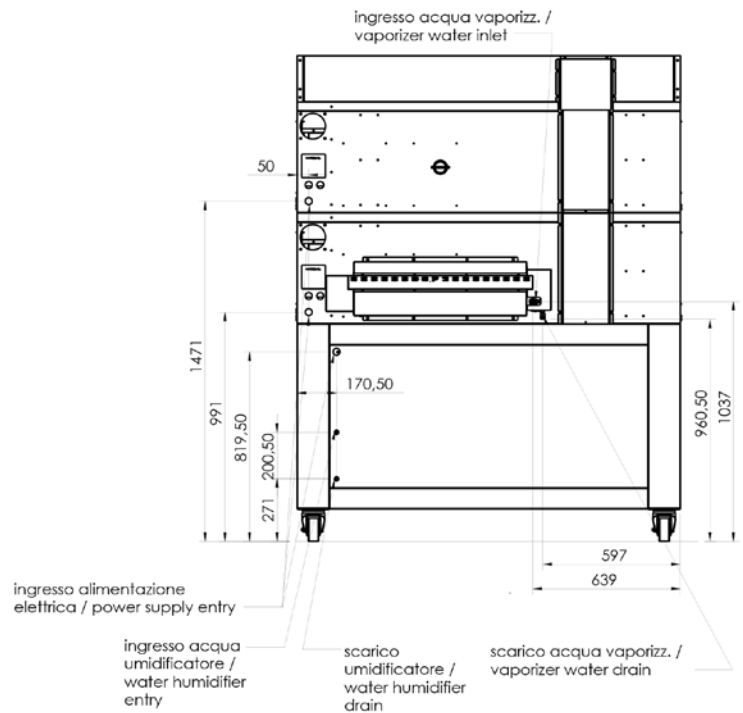

REAR

**THE
GOOD
LADY**

Phone: 1800 183 818 Email: support@thegoodlady.com.au
Website: www.thegoodlady.com.au