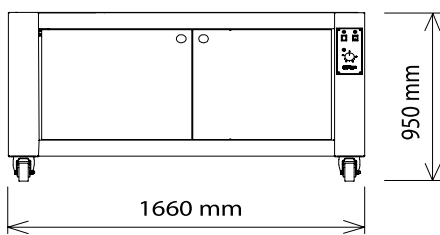

DIMENSIONS

External Width	1660mm	Internal Width	1240mm
External Depth	1610mm	Internal Depth	1260mm
External Height	480mm	Internal Height	300mm

Phone: 1800 183 818 Email: support@thegoodlady.com.au
Website: www.thegoodlady.com.au

TRIPLE UNIT STAND

FOUR UNIT STAND

We reserve the right to alter specifications without notice.

TEOREMA POLIS PW 6 - ACCESSORIES

EXHAUST HOOD

95 CM PROVER (SUITS UP TO 2 UNITS)

71 CM PROVER (SUITS UP TO 3 UNITS)