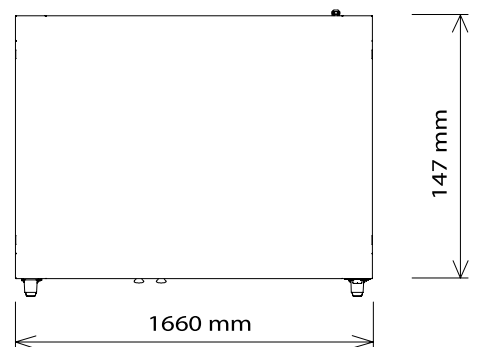

DIMENSIONS

External Width	1660mm	Internal Width	1240mm
External Depth	1610mm	Internal Depth	1260mm
External Height	480mm	Internal Height	300mm

Phone: 1800 183 818 Email: support@thegoodlady.com.au
Website: www.thegoodlady.com.au

TRIPLE UNIT STAND

FOUR UNIT STAND

We reserve the right to alter specifications without notice.

TEOREMA POLIS PW 6 - ACCESSORIES

EXHAUST HOOD

95 CM PROVER (SUITS UP TO 2 UNITS)

71 CM PROVER (SUITS UP TO 3 UNITS)