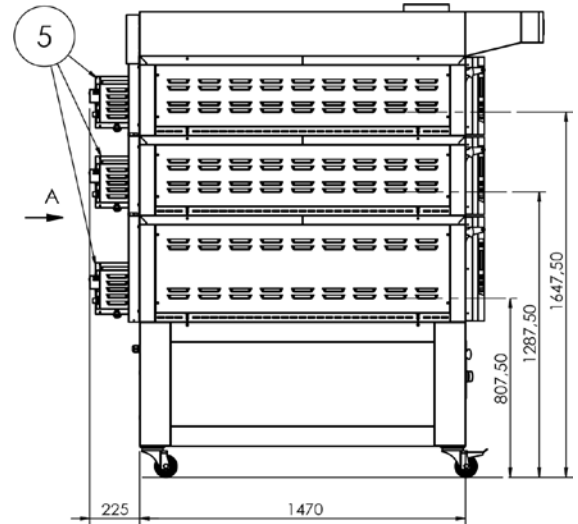

SIDE

REAR

TOP