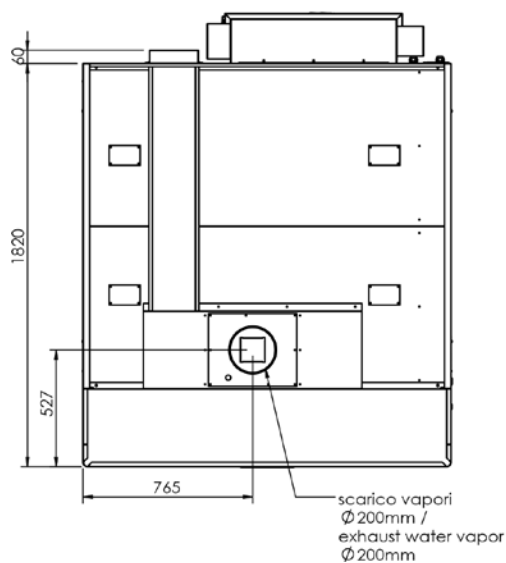

SPECIFICATIONS

Voltage	400Vac 3N 50/60Hz - 30Amps
Max Power	17,000 Watts
Weight	310 kg
Working Temp.	400°C
Max Humidity	95% without condensation
Capacity	6 x 600x400mm Baking Trays
Chamber Height	300 mm
Cable Length	2 meters
Warranty	4 Year Warranty (2 yr Labour 4 yr Parts)

DIMENSIONS

External Width	1660mm	Internal Width	1240mm
External Depth	1610mm	Internal Depth	1260mm
External Height	480mm	Internal Height	300mm

Phone: 1800 183 818 Email: support@thegoodlady.com.au
Website: www.thegoodlady.com.au

SUPER TEOREMA POLIS PW 6 / MC30/MC18

FRONT

Num. articolo / Item num.	Quantità / Quantity	Descrizione / Description	Potenza / Power
1	1	CELLA LIEVIT./ PROOFING CABINET	1.5+1 kW
2	1	T POLIS PW 6 UT30	13 kW
3	2	T POLIS PW 6 UT18	26 kW
4	1	TOP	-
5	3	VAPORIZZATORE/VAPORIZER	9 kW

SIDE

REAR

TOP

**THE
GOOD
LADY**

Phone: 1800 183 818 Email: support@thegoodlady.com.au
Website: www.thegoodlady.com.au

SUPER TEOREMA POLIS PW 6 / MC30

FRONT

Num. articolo / Item num.	Quantità / Quantity	Descrizione / Description	Potenza / Power
1	1	CELLA LIEVIT. + UMIDIF. / PROOFING CABINET + HUMIDIFIER	1.5+1 kW
2	2	T POLIS PW 6 UT30	26 kW
3	1	TOP	-
4	1	VAPORIZZATORE/VAPORIZER	3 kW