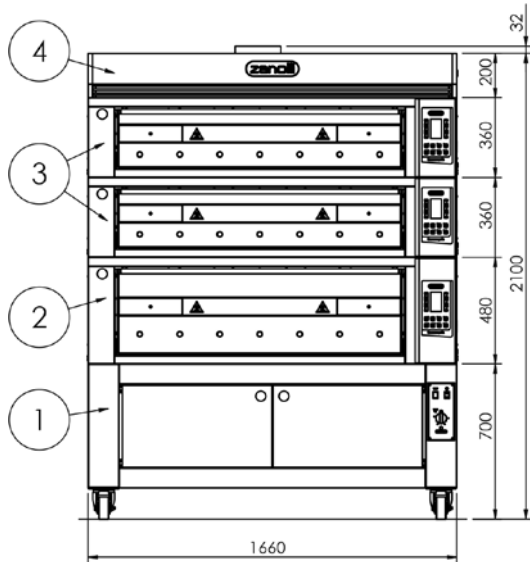

SPECIFICATIONS

Voltage	400Vac 3N 50/60Hz - 30Amps
Max Power	17,000 Watts
Weight	310 kg
Working Temp.	400°C
Max Humidity	95% without condensation
Capacity	6 x 600x400mm Baking Trays
Chamber Height	300 mm
Cable Length	2 meters
Warranty	4 Year Warranty (2 yr Labour 4 yr Parts)

DIMENSIONS

External Width	1660mm	Internal Width	1240mm
External Depth	1610mm	Internal Depth	1260mm
External Height	480mm	Internal Height	300mm

Phone: 1800 183 818 Email: support@thegoodlady.com.au
Website: www.thegoodlady.com.au

SUPER TEOREMA POLIS PW 6 / MC30/MC18

FRONT

Num. articolo / Item num.	Quantità / Quantity	Descrizione / Description	Potenza / Power
1	1	CELLA LIEVIT./ PROOFING CABINET	1.5+1 kW
2	1	T POLIS PW 6 UT30	13 kW
3	2	T POLIS PW 6 UT18	26 kW
4	1	TOP	-
5	3	VAPORIZZATORE/VAPORIZER	9 kW

SIDE

REAR

TOP

**THE
GOOD
LADY**

Phone: 1800 183 818 Email: support@thegoodlady.com.au
Website: www.thegoodlady.com.au

SUPER TEOREMA POLIS PW 6 / MC30

FRONT

Num. articolo / Item num.	Quantità / Quantity	Descrizione / Description	Potenza / Power
1	1	CELLA LIEVIT. + UMIDIF. / PROOFING CABINET + HUMIDIFIER	1.5+1 kW
2	2	T POLIS PW 6 UT30	26 kW
3	1	TOP	-
4	1	VAPORIZZATORE/VAPORIZER	3 kW