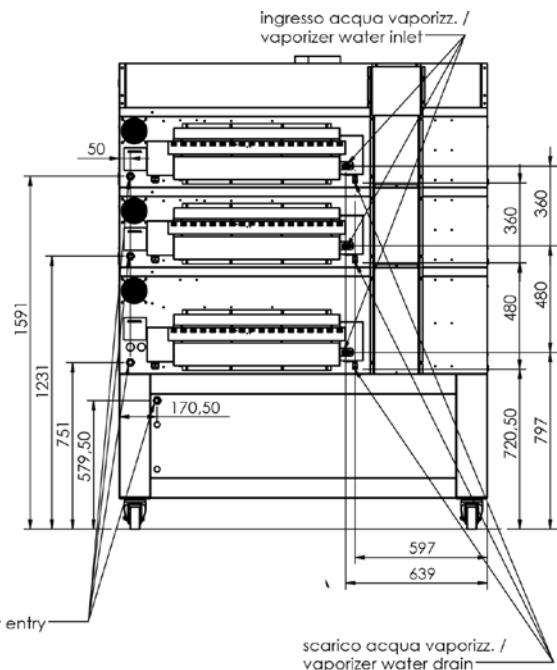

SPECIFICATIONS

Voltage	400Vac 3N 50/60Hz - 30Amps
Max Power	17,000 Watts
Weight	310 kg
Working Temp.	400°C
Max Humidity	95% without condensation
Capacity	6 x 600x400mm Baking Trays
Chamber Height	300 mm
Cable Length	2 meters
Warranty	4 Year Warranty (2 yr Labour 4 yr Parts)

DIMENSIONS

External Width	1660mm	Internal Width	1240mm
External Depth	1610mm	Internal Depth	1260mm
External Height	480mm	Internal Height	300mm

Phone: 1800 183 818 Email: support@thegoodlady.com.au
Website: www.thegoodlady.com.au

SUPER TEOREMA POLIS PW 6 / MC30/MC18

FRONT

Num. articolo / Item num.	Quantità / Quantity	Descrizione / Description	Potenza / Power
1	1	CELLA LIEVIT./ PROOFING CABINET	1.5+1 kW
2	1	T POLIS PW 6 UT30	13 kW
3	2	T POLIS PW 6 UT18	26 kW
4	1	TOP	-
5	3	VAPORIZZATORE/VAPORIZER	9 kW

SIDE

REAR

TOP

**THE
GOOD
LADY**

Phone: 1800 183 818 Email: support@thegoodlady.com.au
Website: www.thegoodlady.com.au

SUPER TEOREMA POLIS PW 6 / MC30

FRONT

Num. articolo / Item num.	Quantità / Quantity	Descrizione / Description	Potenza / Power
1	1	CELLA LIEVIT. + UMIDIF. / PROOFING CABINET + HUMIDIFIER	1.5+1 kW
2	2	T POLIS PW 6 UT30	26 kW
3	1	TOP	-
4	1	VAPORIZZATORE/VAPORIZER	3 kW