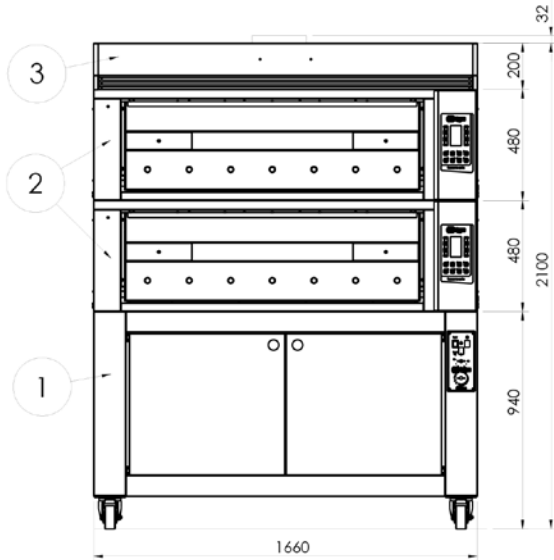

DIMENSIONS

External Width	1660mm	Internal Width	1240mm
External Depth	1610mm	Internal Depth	1260mm
External Height	480mm	Internal Height	300mm

Phone: 1800 183 818 Email: support@thegoodlady.com.au
Website: www.thegoodlady.com.au

SIDE

REAR

TOP

**THE
GOOD
LADY**

Phone: 1800 183 818 Email: support@thegoodlady.com.au
Website: www.thegoodlady.com.au

SUPER TEOREMA POLIS PW 6 / MC30

FRONT

Num. articolo / Item num.	Quantità / Quantity	Descrizione / Description	Potenza / Power
1	1	CELLA LIEVIT. + UMIDIF. / PROOFING CABINET + HUMIDIFIER	1.5+1 kW
2	2	T POLIS PW 6 UT30	26 kW
3	1	TOP	-
4	1	VAPORIZZATORE/VAPORIZER	3 kW