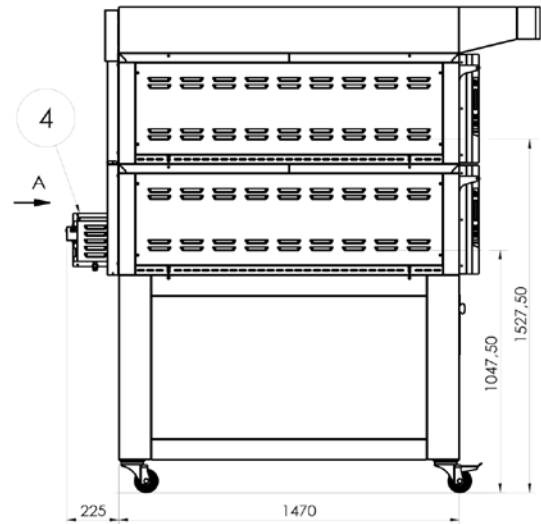

SUPER TEOREMA POLIS PW 6 / MC30

FRONT

Num. articolo / Item num.	Quantità / Quantity	Descrizione / Description	Potenza / Power
1	1	CELLA LIEVIT. + UMIDIF. / PROOFING CABINET + HUMIDIFIER	1.5+1 kW
2	2	T POLIS PW 6 UT30	26 kW
3	1	TOP	-
4	1	VAPORIZZATORE/VAPORIZER	3 kW

SIDE

TOP

REAR

**THE
GOOD
LADY**

Phone: 1800 183 818 Email: support@thegoodlady.com.au
Website: www.thegoodlady.com.au