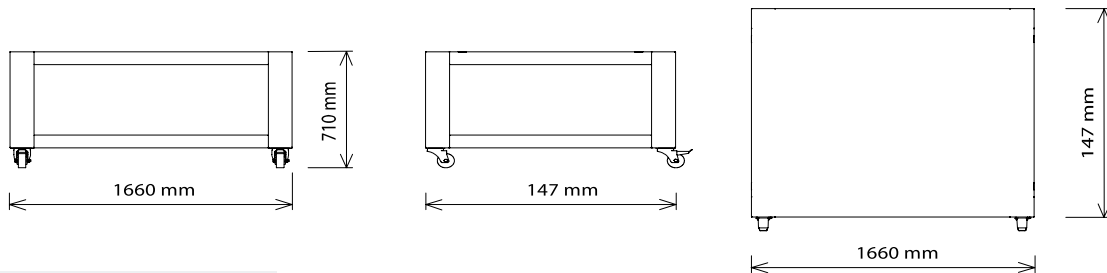

TRIPLE UNIT STAND

FOUR UNIT STAND