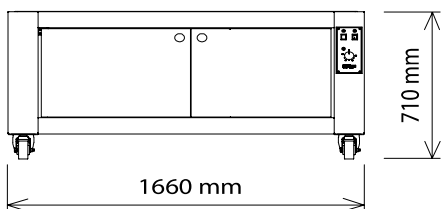

DIMENSIONS

External Width	1660mm	Internal Width	1240mm
External Depth	1610mm	Internal Depth	1260mm
External Height	480mm	Internal Height	300mm

Phone: 1800 183 818 Email: support@thegoodlady.com.au
Website: www.thegoodlady.com.au

TRIPLE UNIT STAND

FOUR UNIT STAND

We reserve the right to alter specifications without notice.

TEOREMA POLIS PW 6 - ACCESSORIES

EXHAUST HOOD

95 CM PROVER (SUITS UP TO 2 UNITS)

71 CM PROVER (SUITS UP TO 3 UNITS)