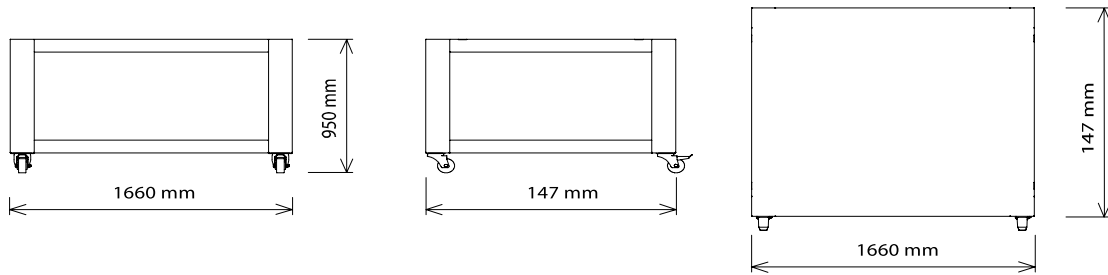

DOUBLE UNIT STAND