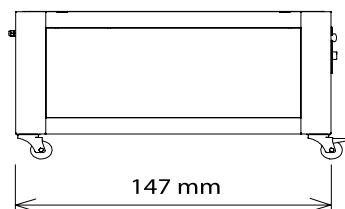

DIMENSIONS

External Width	1660mm	Internal Width	1240mm
External Depth	1610mm	Internal Depth	1260mm
External Height	480mm	Internal Height	300mm

Phone: 1800 183 818 Email: support@thegoodlady.com.au
Website: www.thegoodlady.com.au

TRIPLE UNIT STAND

FOUR UNIT STAND

We reserve the right to alter specifications without notice.

TEOREMA POLIS PW 6 - ACCESSORIES

EXHAUST HOOD

95 CM PROVER (SUITS UP TO 2 UNITS)

71 CM PROVER (SUITS UP TO 3 UNITS)