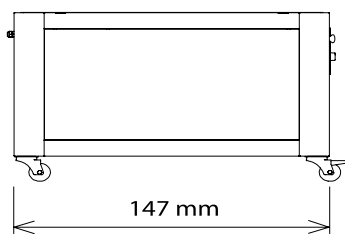

DIMENSIONS

External Width	1660mm	Internal Width	1240mm
External Depth	1610mm	Internal Depth	1260mm
External Height	480mm	Internal Height	300mm

Phone: 1800 183 818 Email: support@thegoodlady.com.au
Website: www.thegoodlady.com.au

TRIPLE UNIT STAND

FOUR UNIT STAND

We reserve the right to alter specifications without notice.

TEOREMA POLIS PW 6 - ACCESSORIES

EXHAUST HOOD

95 CM PROVER (SUITS UP TO 2 UNITS)

71 CM PROVER (SUITS UP TO 3 UNITS)