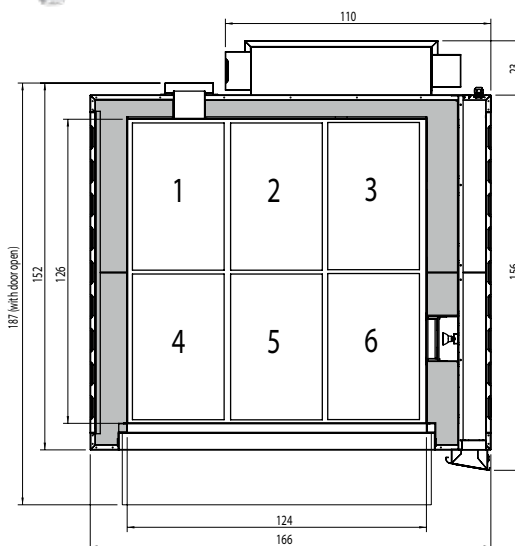

AVAILABLE ACCESSORIES

- 3.0 Kw Steam generator
- Baking surface in refractory material
- Prover 95cm (suits up to 2 units)
- Prover 71cm (suits up to 3 units)
- Stand 125cm (single unit stand)
- Stand 95cm (double unit stand)
- Stand 71cm (triple unit stand)
- Stand 40cm (quadruple unit stand)
- Exhaust Hood
- 40cm single bread batch frame
- 60cm single bread batch frame
- Pan holding trolley for base

SPECIFICATIONS

Voltage	400Vac 3N 50/60Hz - 30Amps
Max Power	17,000 Watts
Weight	310 kg
Working Temp.	400°C
Max Humidity	95% without condensation
Capacity	6 x 600x400mm Baking Trays
Chamber Height	300 mm
Cable Length	2 meters
Warranty	4 Year Warranty (2 yr Labour 4 yr Parts)

DIMENSIONS

External Width	1660mm	Internal Width	1240mm
External Depth	1610mm	Internal Depth	1260mm
External Height	480mm	Internal Height	300mm

Phone: 1800 183 818 Email: support@thegoodlady.com.au
Website: www.thegoodlady.com.au