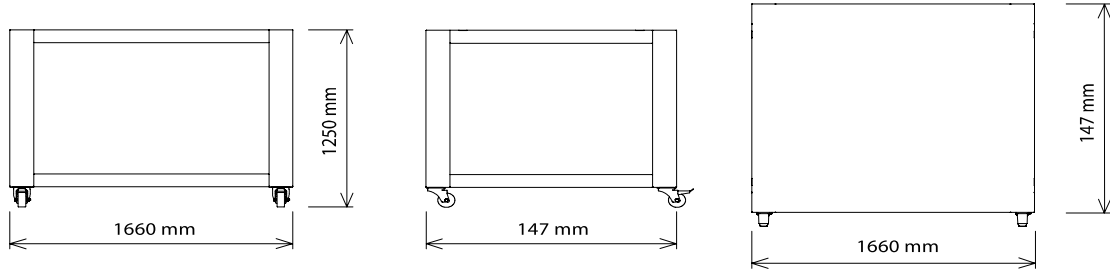

TEOREMA POLIS PW 6 - ACCESSORIES

SINGLE UNIT STAND