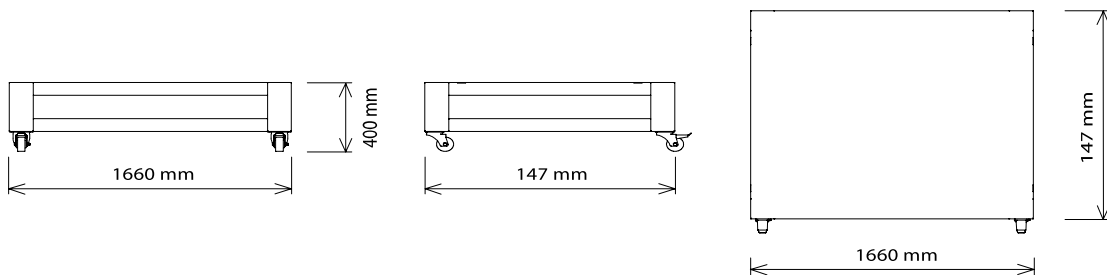

We reserve the right to alter specifications without notice.