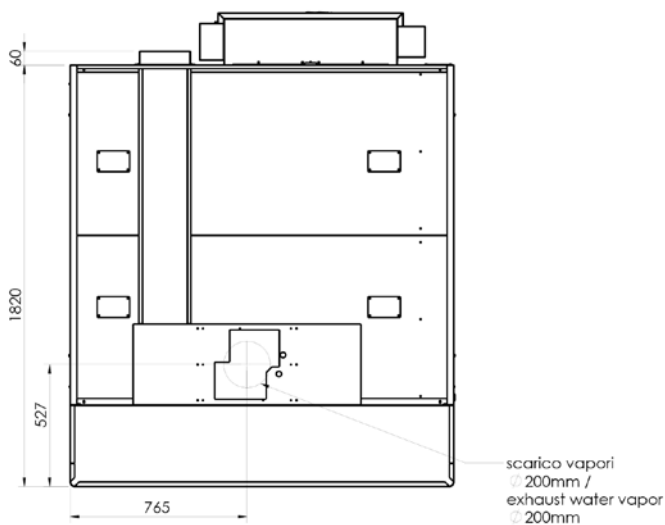

SUPER TEOREMA POLIS PW 6 / MC30

FRONT

Num. articolo / Item num.	Quantità / Quantity	Descrizione / Description	Potenza / Power
1	1	CELLA LIEVIT. + UMIDIF. / PROOFING CABINET + HUMIDIFIER	1.5+1 kW
2	2	T POLIS PW 6 UT30	26 kW
3	1	TOP	-
4	1	VAPORIZZATORE/VAPORIZER	3 kW

SIDE

TOP

REAR

**THE
GOOD
LADY**

Phone: 1800 183 818 Email: support@thegoodlady.com.au
Website: www.thegoodlady.com.au