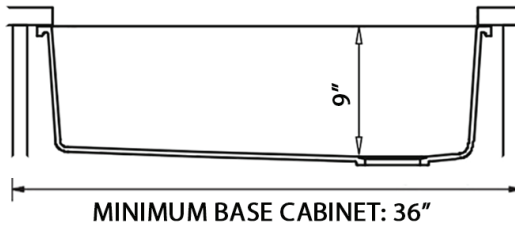

Cut-out
Template

NOMINAL DIMENSIONS

Exterior: 31-3/4" (wide) x 19-1/4" (front-to-back)
Interior Bowl: 29" (wide) x 16-3/8" (front-to-back)
Bowl Depth: 9"
Minimum Cabinet Size: 36" wide
Drain Hole Size: 3 1/2"

Drain Cover
[RVA1035]

Rinse Grid
[RVA41033]

cUPC certified by IAPMO to meet US and Canada plumbing standards.
Codes compliance: ASME A112.19.3/CSA B45.4

DIMENSIONS

Register your product at www.ruvati.com/register.