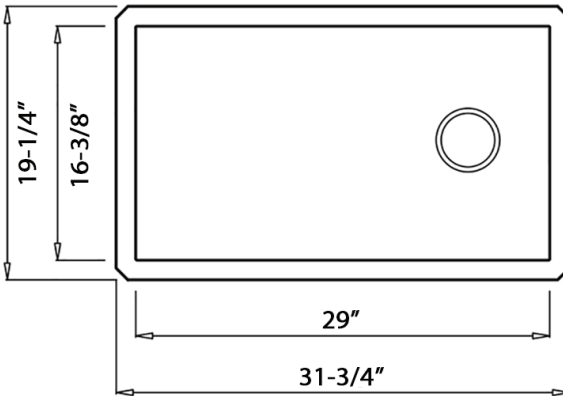

Cut-out
Template

NOMINAL DIMENSIONS

Exterior: 31-3/4" (wide) x 19-1/4" (front-to-back)
Interior Bowl: 29" (wide) x 16-3/8" (front-to-back)
Bowl Depth: 9"
Minimum Cabinet Size: 36" wide
Drain Hole Size: 3 1/2"

Drain Cover
[RVA1035]

Rinse Grid
[RVA41033]

cUPC certified by IAPMO to meet US and Canada plumbing standards.
Codes compliance: ASME A112.19.3/CSA B45.4

DIMENSIONS

Register your product at www.ruvati.com/register.