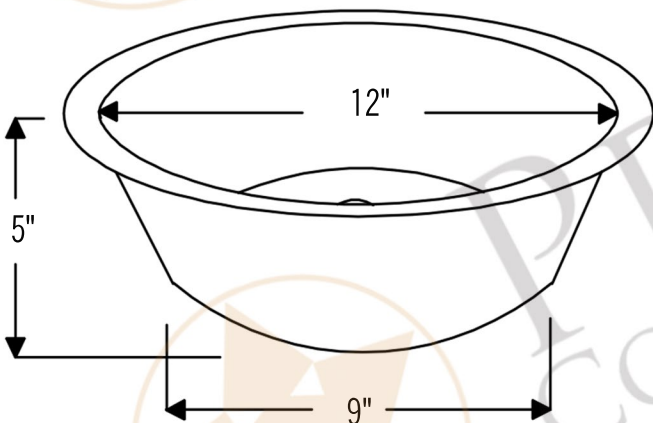

PREMIER
COPPER PRODUCTS

MODEL NUMBER: BSP5_BR14DB3-D

- Description: 14" Round Hammered Copper Prep Sink with 3.5" Drain Opening
- Outer Dimension: 14" x 5"
- Inner Dimension: 12" x 5"
- Rim: 1"
- Drain Opening: 3.5"
- Finish: Oil Rubbed Bronze

CODE/STANDARD COMPLIANCE

* IAPMO/cUPC LISTED

* ORB: Oil Rubbed Bronze

THIS PRODUCT IS HAND CRAFTED, SMALL VARIANCES IN COLOR AND SIZE MAY OCCUR.
DO NOT MAKE ANY INSTALLATION CUTS UNTIL YOU RECEIVE YOUR ITEM(S).