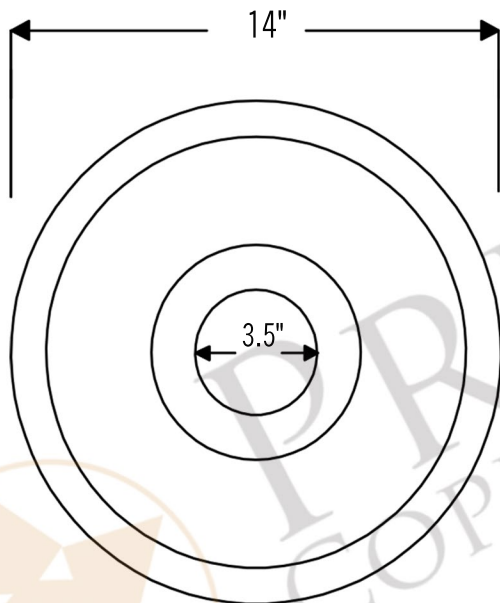

PREMIER
COPPER PRODUCTS

MODEL NUMBER: BSP5_BR14DB3-D

- Description: 14" Round Hammered Copper Prep Sink with 3.5" Drain Opening
- Outer Dimension: 14" x 5"
- Inner Dimension: 12" x 5"
- Rim: 1"
- Drain Opening: 3.5"
- Finish: Oil Rubbed Bronze

CODE/STANDARD COMPLIANCE

* IAPMO/cUPC LISTED

* ORB: Oil Rubbed Bronze

THIS PRODUCT IS HAND CRAFTED, SMALL VARIANCES IN COLOR AND SIZE MAY OCCUR.
DO NOT MAKE ANY INSTALLATION CUTS UNTIL YOU RECEIVE YOUR ITEM(S).