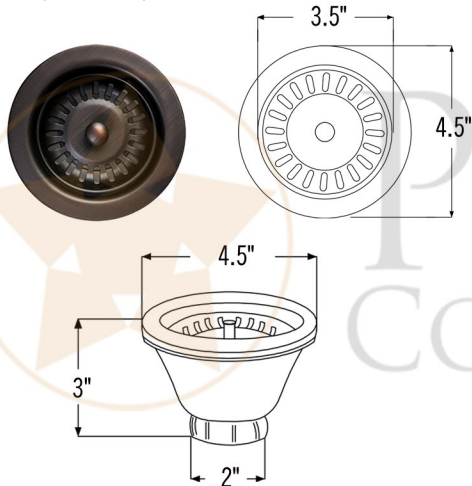

PREMIER
COPPER PRODUCTS

MODEL NUMBER: BSP5_BR14DB3-D

- * Description: 14" Round Hammered Copper Prep Sink with 3.5" Drain Opening
- * Outer Dimension: 14" x 5"
- * Inner Dimension: 12" x 5"
- * Rim: 1"
- * Drain Opening: 3.5"
- * Finish: Oil Rubbed Bronze

PACKAGE INCLUDES THE FOLLOWING ACCESSORIES:

- * 3.5" Basket Strainer Drain / ORB Finish (Model# D-132ORB)
- * Copper Sink Wax (Model# W900-WAX)
- * Neutral Cure Copper Sink Installation Silicone (Model# C900-ORB)

* ORB: Oil Rubbed Bronze

DRAIN DETAILS (Model# D-132ORB)

- * Description: 3.5" Basket Strainer Drain
- * Upper Flange Dimension: 4.5"
- * Material: Solid Brass
- * Prop 65 Compliant

WAX DETAILS (Model# W900-WAX)

SILICONE DETAILS (Model# C900-ORB)

- * Description: Neutral Cure Copper Sink Installation Silicone
- * Color: Oil Rubbed Bronze
- * Size: 4.7oz