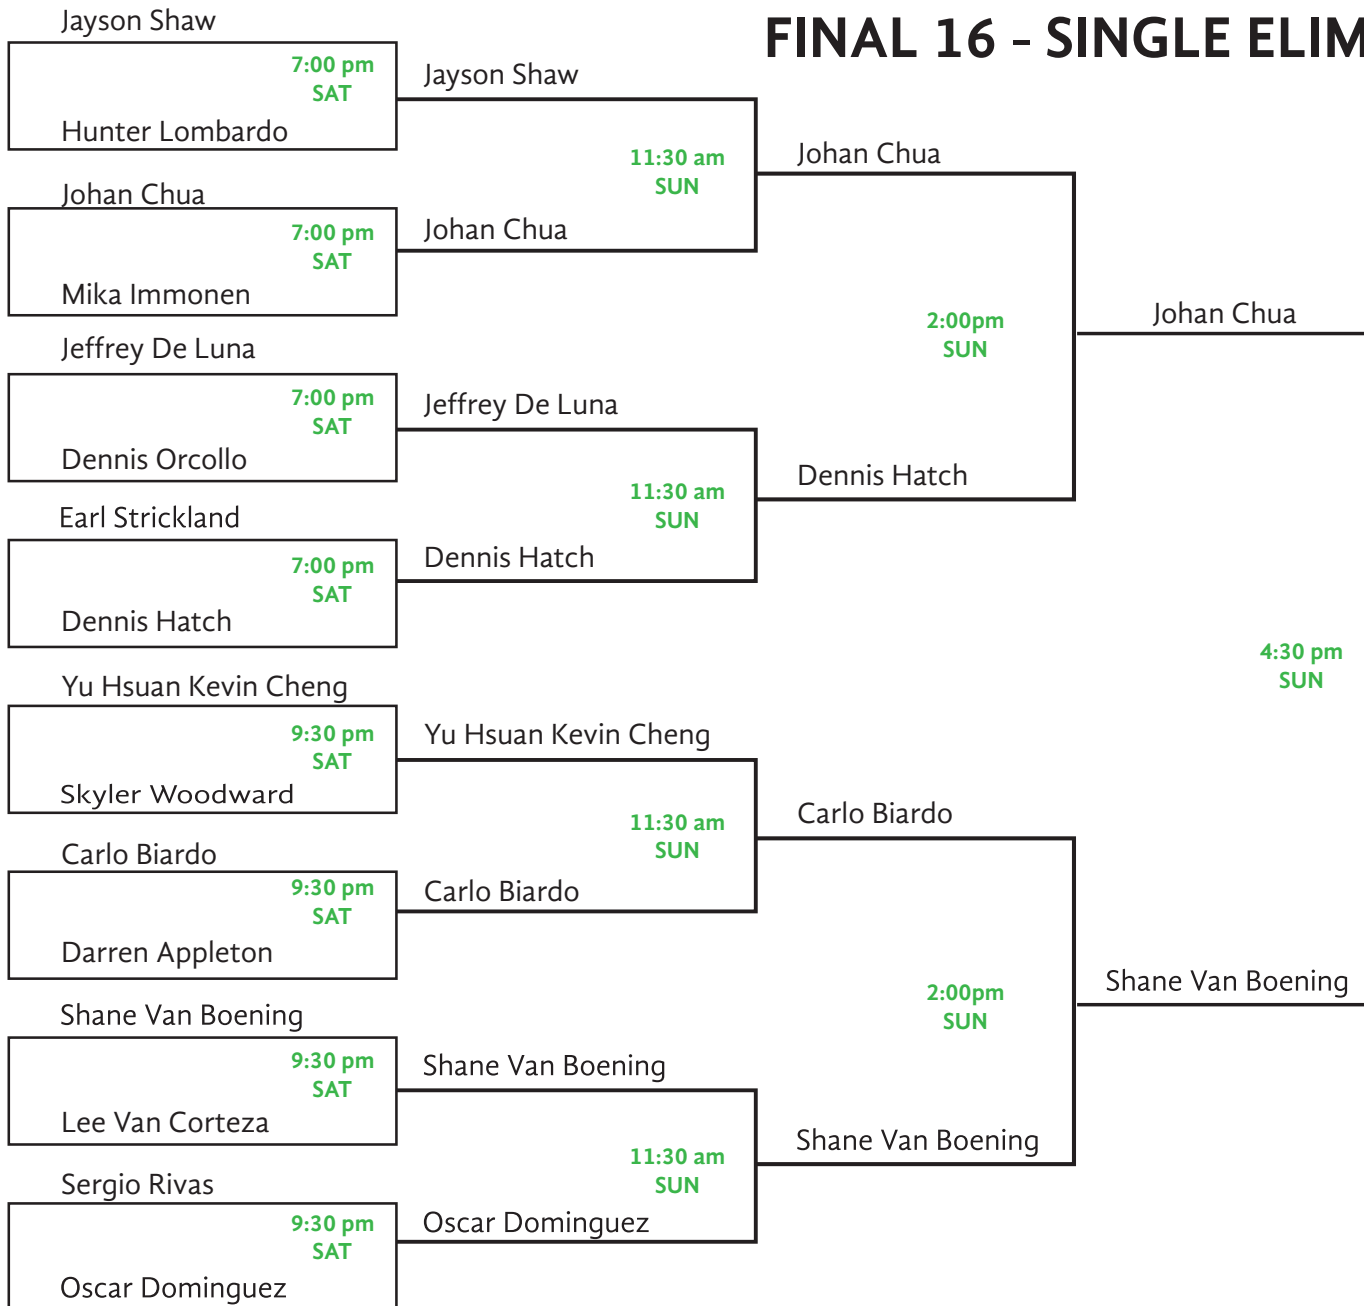

DIAMOND OPEN 10 BALL PROFESSIONAL PLAYERS CHAMPIONSHIP

FINAL 16 - SINGLE ELIM

Races to 10 (Final 16 Play Races to 13)
 Double Elimination - FINAL 16 Single Elim
 (8 "Winners" play 8 "Losers")
 rotate break / rack your own
 10 on break doesn't count
 - 64 Players -
 1st: \$10,000 & Trophy
 2nd: \$5000
 3/4th: \$3500 each
 5-8th: \$2500 each
 9-16th: \$2000 each

Shane Van Boening

**CHAMPION
2017**