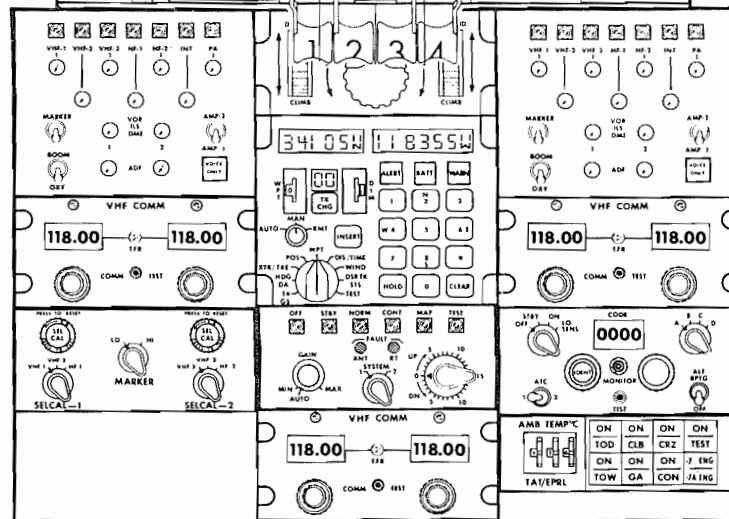

PILOTS' LIGHTSHIELD

CENTER INSTRUMENT PANEL

FIRST OFFICER'S INSTRUMENT PANEL

CAPTAIN'S INSTRUMENT PANEL

PILOTS' INSTRUMENT PANELS

 When installed

BOEING 747 OPERATIONS MANUAL

AIRPLANE GENERAL COCKPIT PANELS

PILOTS' AUXILIARY AND OBSERVERS' PANELS

FLIGHT ENGINEER'S INSTRUMENT PANELS — UPPER

BOEING  **747**
OPERATIONS MANUAL