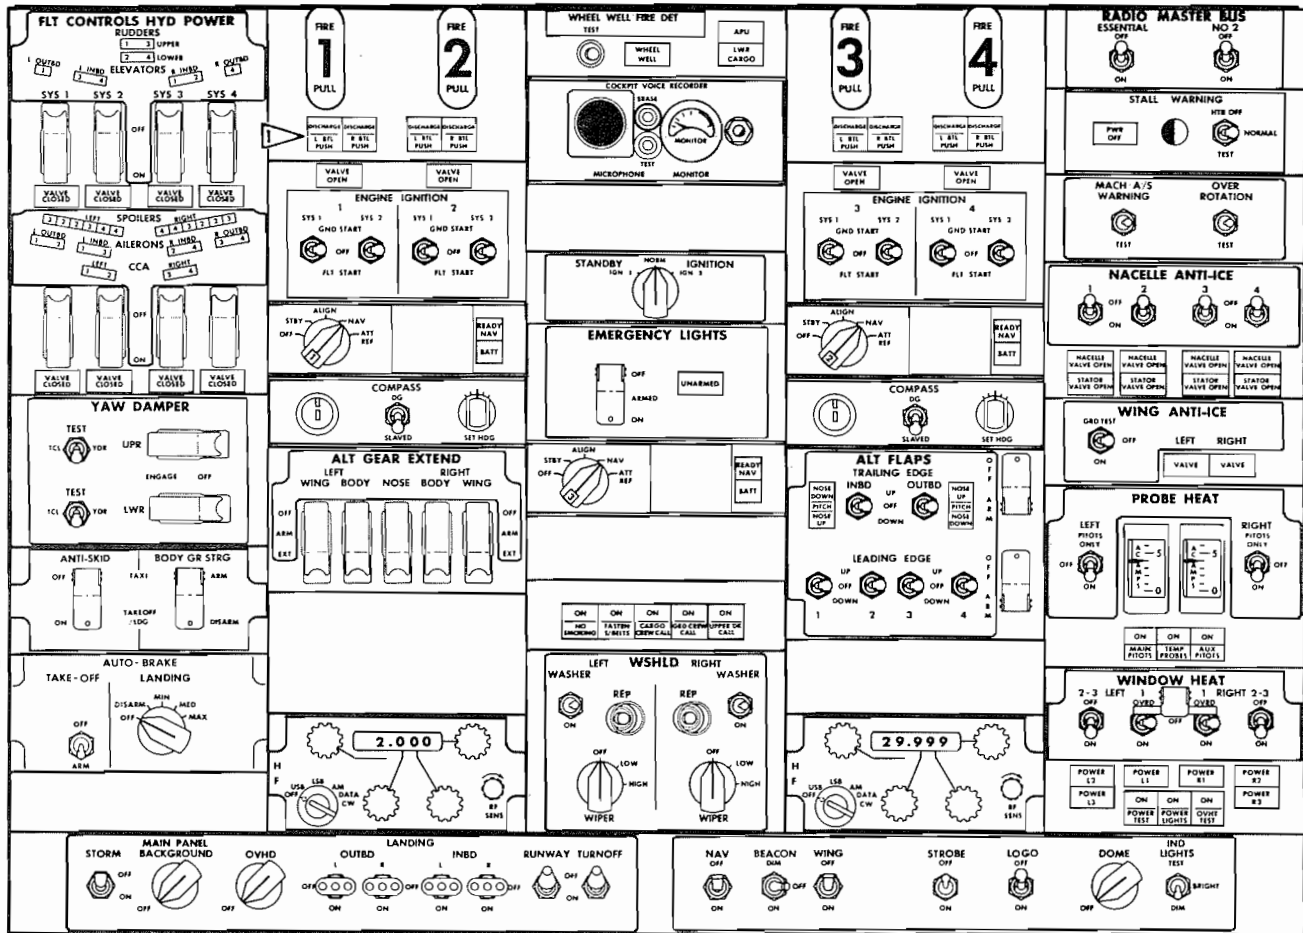

PILOTS' LIGHTSHIELD

CENTER INSTRUMENT PANEL

FIRST OFFICER'S INSTRUMENT PANEL

CAPTAIN'S INSTRUMENT PANEL

PILOTS' INSTRUMENT PANELS

 When installed

BOEING 747 OPERATIONS MANUAL

AIRPLANE GENERAL COCKPIT PANELS

PILOTS' AUXILIARY AND OBSERVERS' PANELS

FLIGHT ENGINEER'S INSTRUMENT PANELS — UPPER

BOEING  **747**
OPERATIONS MANUAL