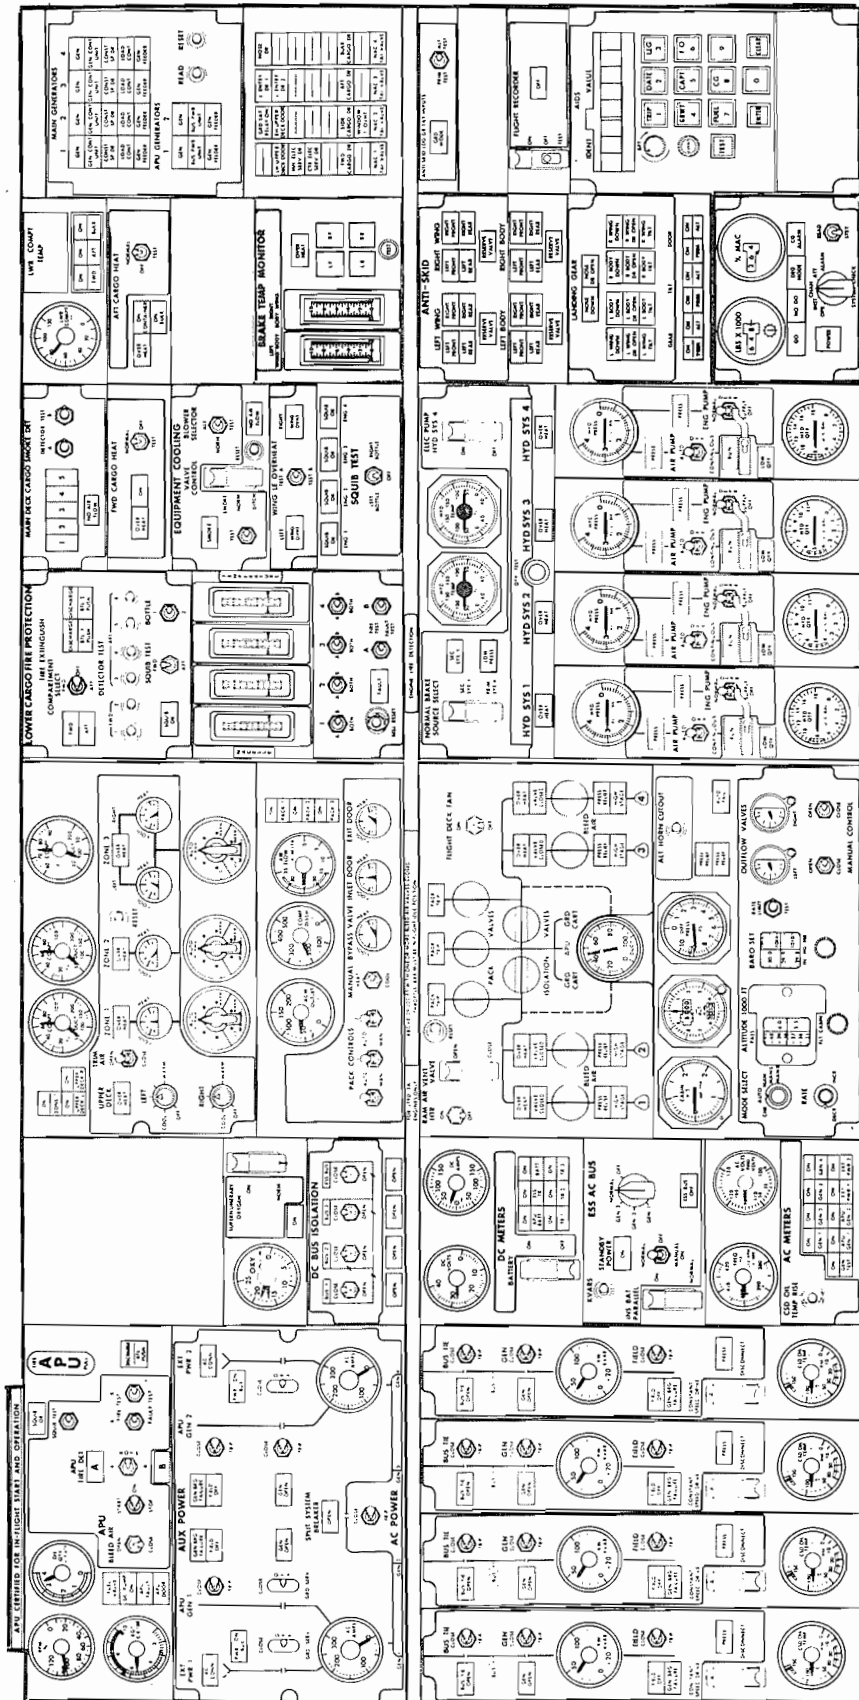

PILOTS' LIGHTSHIELD

CENTER INSTRUMENT PANEL

FIRST OFFICER'S INSTRUMENT PANEL

CAPTAIN'S INSTRUMENT PANEL

PILOTS' INSTRUMENT PANELS

 When installed

BOEING 747 OPERATIONS MANUAL

AIRPLANE GENERAL COCKPIT PANELS

PILOTS' AUXILIARY AND OBSERVERS' PANELS

FLIGHT ENGINEER'S INSTRUMENT PANELS — UPPER

BOEING  **747**
OPERATIONS MANUAL