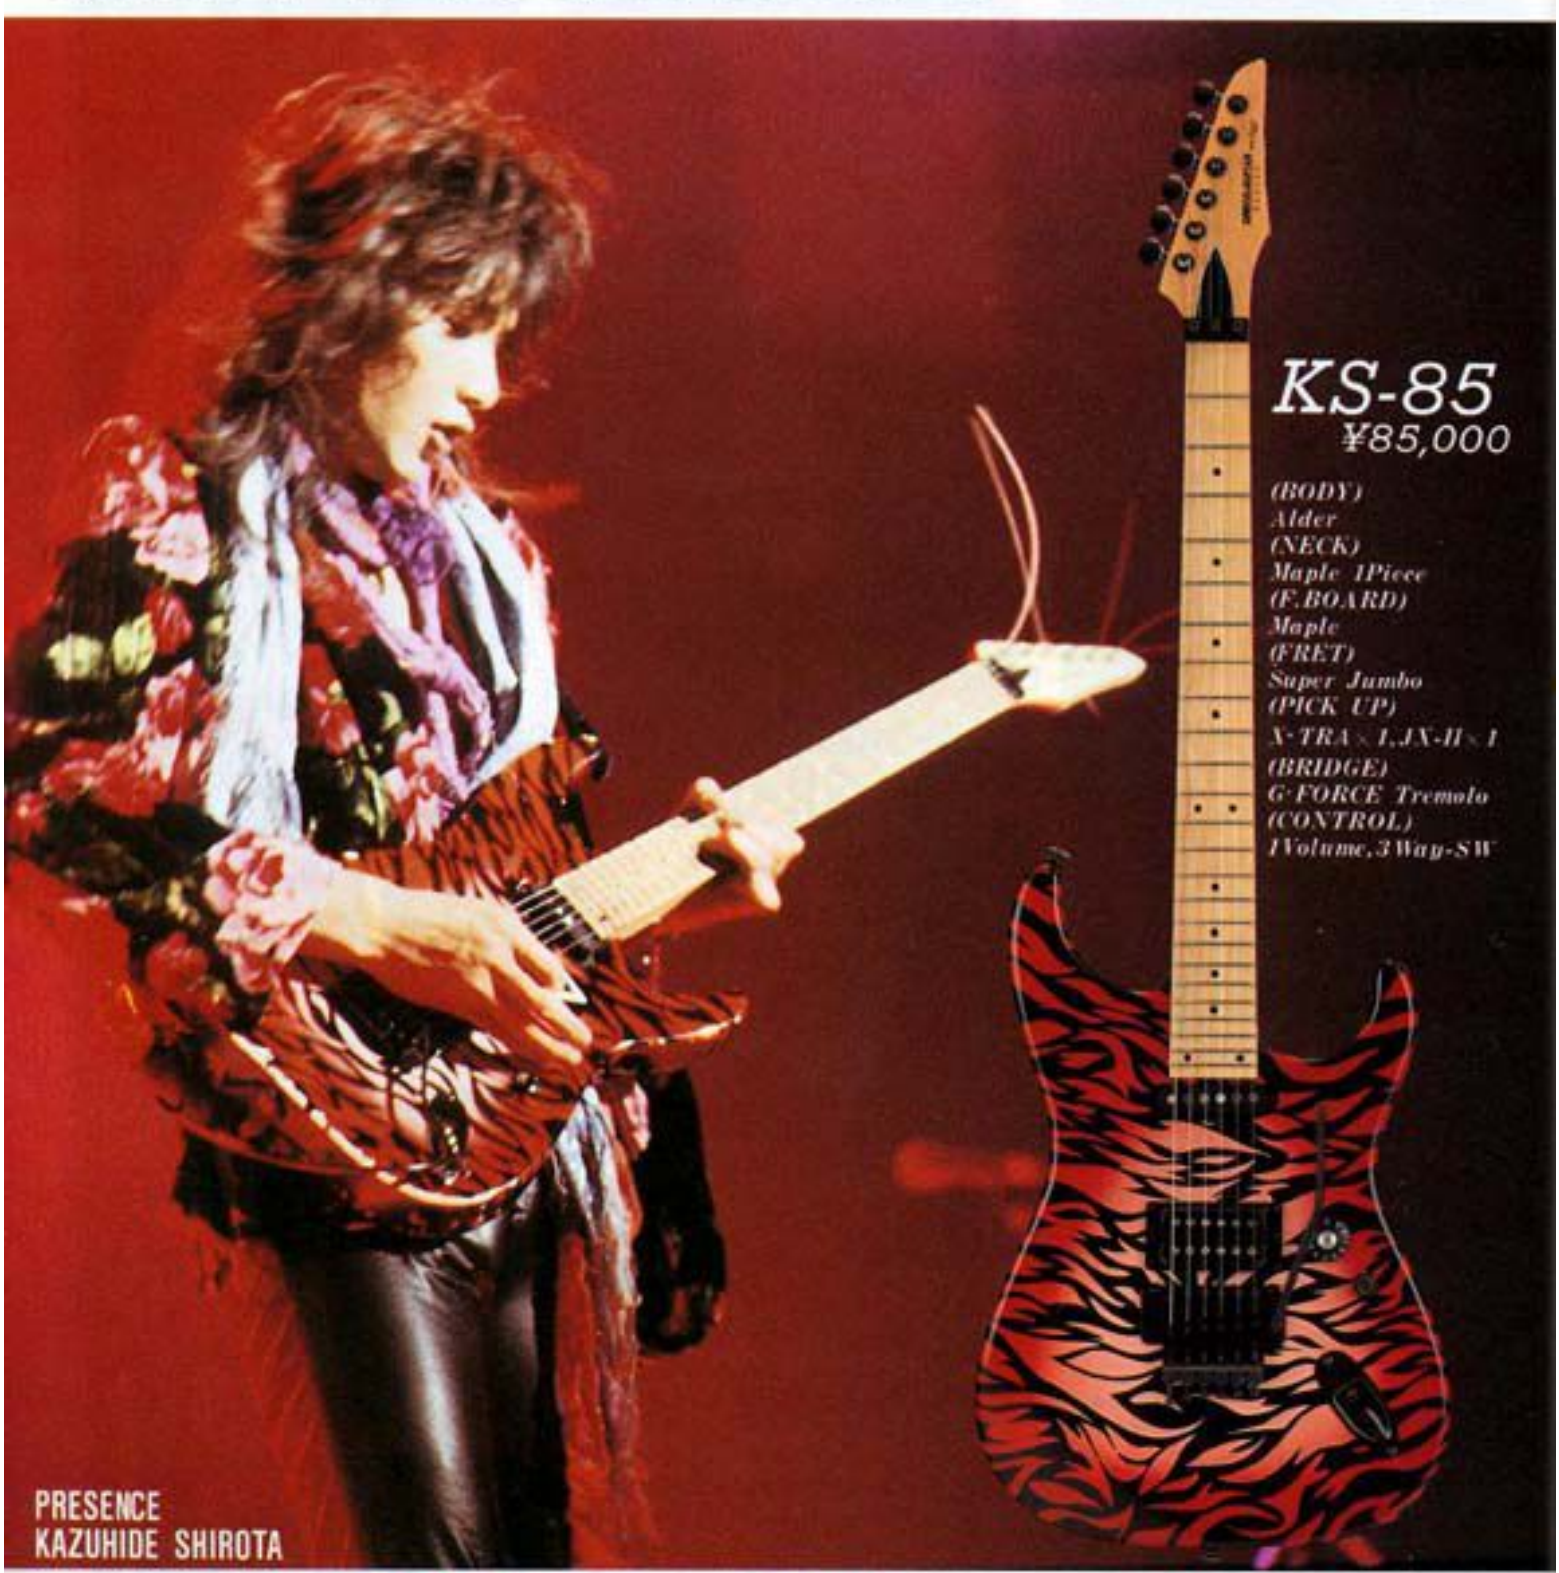

**BOB-65** ¥65,000

BODY: Alder  
NECK: Maple 3Ply Type  
F. BOARD: Rosewood, 21F, 432Scale  
PICK UP: Pro-Duce Type P-1, Pro-Duce Type J-1  
BRIDGE: ORIGINAL Heavy Type BR-BOB "FORCE"  
CONTROL: 1Volume, 1Balancer, 1Tone, Middle Shaper SW  
CIRCUIT: Middle Shaper Active Type  
FINISH: Polyester  
COLOR: RB, GPW, BK

# LIMITED EDITION

"NEW MODEL"  
AVAILABLE NOW!  
Co-produced by  
KAZUHIDE SHIROTA  
& GRECO..."KS-85"

**KS-85**  
¥85,000

(BODY)  
Alder  
(NECK)  
Maple 1Piece  
(F. BOARD)  
Maple  
(FRET)  
Super Jumbo  
(PICK UP)  
X-TRA \ 1, JX-II \ 1  
(BRIDGE)  
G-FORCE Tremolo  
(CONTROL)  
1 Volume, 3 Way-SW