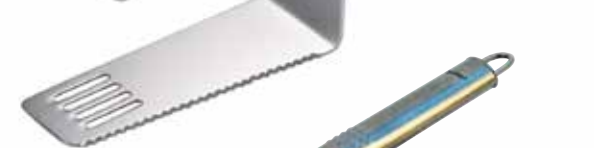

#32463  
Slotted Turner, 13"

#32466  
Skimmer, 14"

#32465  
Soup Ladle, 13"

#32468  
Fork, 12.5"

#32467  
Sauce Ladle, 11.5"

#32426  
Cake Knife & Server, serrated edge, 11"

#32425  
Cake Server, 10.25"

UTENSILS