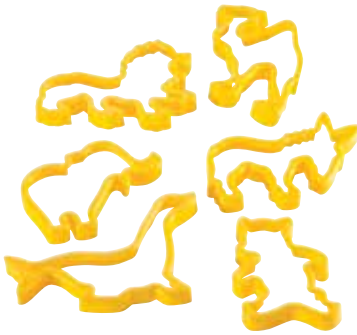

#31952 Animals Cookie Cutters
polybagged set or bulk