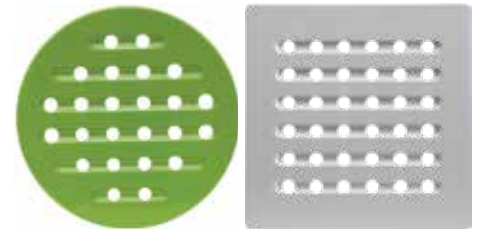

#3504 Round Trivet, 7"
#3508 Square Trivet, 7.75"
Melamine. Assorted colors.