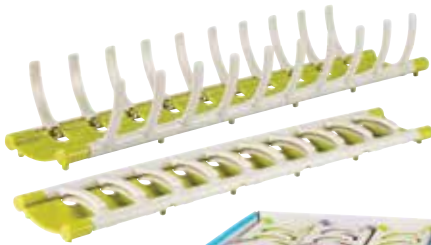

#12-888 Compact Dish Rack display
Stores flat in a drawer when not in use. Strong and sturdy can support 9 large plates. Ideal for buffets, too.