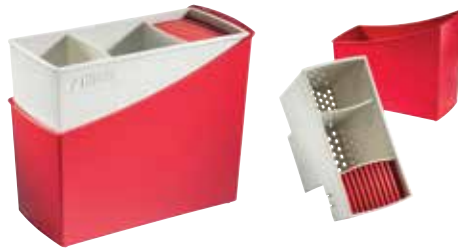

#6-329 Cutlery Drainer display
10 knife draining slots protect blades & fingers. Each section holds different sized utensils. Keeps countertop dry.