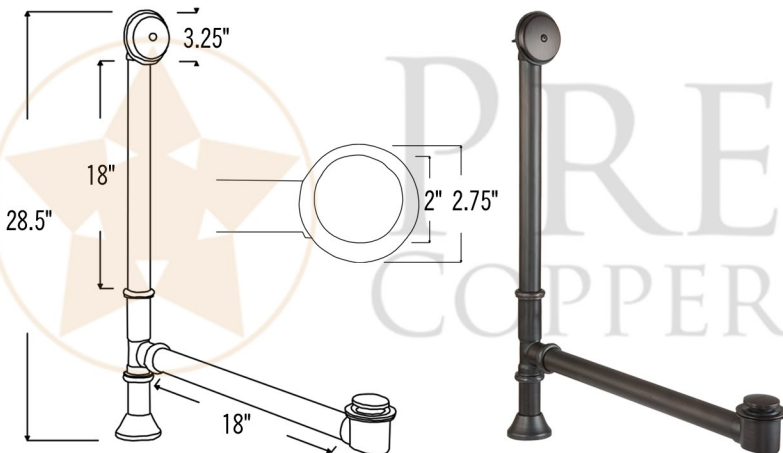

CODE/STANDARD COMPLIANCE

* IAPMO/UPC LISTED

* Description: 60" Hammered Copper Double Slipper
Bathtub with Rings - Overflow Drain Compatible

* Outer Dimension: 60" x 31.5" x 32.5"

* Center Tub Height: 24"

* Drain Opening: 2" Center

* Finish: Oil Rubbed Bronze

* Hole Sizes: 2.5" (Top) 1.625" (Bottom)

* Hole Locations: 21" from ground to center of hole (Top)
2.75" from ground to center of hole (Bottom)

THIS PRODUCT IS HAND CRAFTED, SMALL VARIANCES IN COLOR AND SIZE MAY OCCUR.
DO NOT MAKE ANY INSTALLATION CUTS UNTIL YOU RECEIVE YOUR ITEM(S).

* ORB: Oil Rubbed Bronze

DRAIN DETAILS (Model# D-500ORB)

- * Description: Waste & Overflow Kit w/ Pop-Up Drain
- * Design: Push Pop Top
- * Upper Flange Dimension: 2.75"
- * Material: Solid Brass
- * Prop 65 Compliant

SILICONE DETAILS (Model# C900-ORB)

- * Description: Neutral Cure Copper Sink Installation Silicone
- * Color: Oil Rubbed Bronze
- * Size: 4.7oz