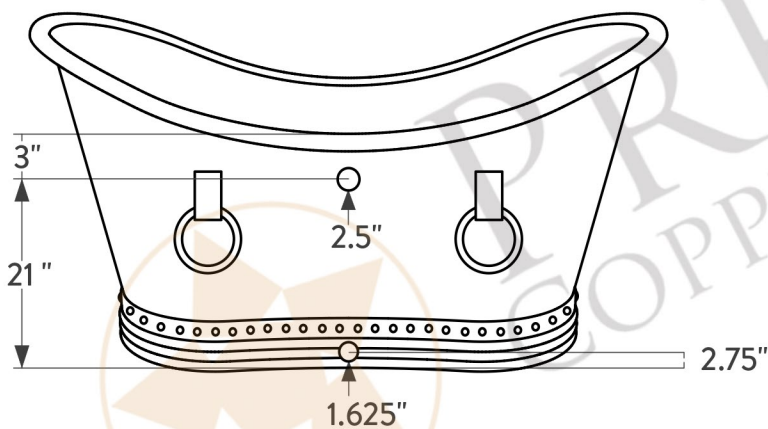

CODE/STANDARD COMPLIANCE

* IAPMO/UPC LISTED

* Description: 60" Hammered Copper Double Slipper
Bathtub with Rings - Overflow Drain Compatible

* Outer Dimension: 60" x 31.5" x 32.5"

* Center Tub Height: 24"

* Drain Opening: 2" Center

* Finish: Oil Rubbed Bronze

* Hole Sizes: 2.5" (Top) 1.625" (Bottom)

* Hole Locations: 21" from ground to center of hole (Top)
2.75" from ground to center of hole (Bottom)

THIS PRODUCT IS HAND CRAFTED, SMALL VARIANCES IN COLOR AND SIZE MAY OCCUR.
DO NOT MAKE ANY INSTALLATION CUTS UNTIL YOU RECEIVE YOUR ITEM(S).

* ORB: Oil Rubbed Bronze

DRAIN DETAILS (Model# D-500ORB)

- * Description: Waste & Overflow Kit w/ Pop-Up Drain
- * Design: Push Pop Top
- * Upper Flange Dimension: 2.75"
- * Material: Solid Brass
- * Prop 65 Compliant

SILICONE DETAILS (Model# C900-ORB)

- * Description: Neutral Cure Copper Sink Installation Silicone
- * Color: Oil Rubbed Bronze
- * Size: 4.7oz