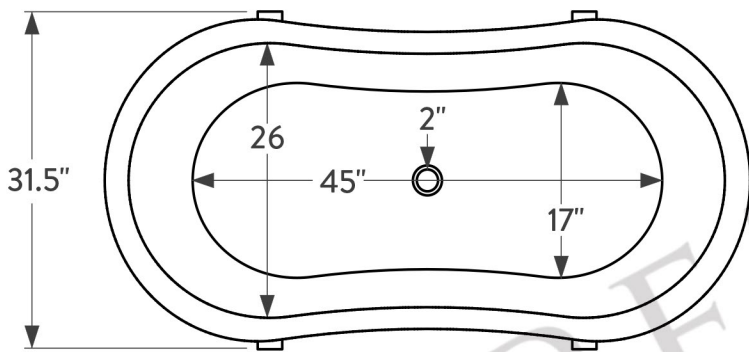

CODE/STANDARD COMPLIANCE

* IAPMO/UPC LISTED

* Description: 60" Hammered Copper Double Slipper
Bathtub with Rings - Overflow Drain Compatible

* Outer Dimension: 60" x 31.5" x 32.5"

* Center Tub Height: 24"

* Drain Opening: 2" Center

* Finish: Oil Rubbed Bronze

* Hole Sizes: 2.5" (Top) 1.625" (Bottom)

* Hole Locations: 21" from ground to center of hole (Top)
2.75" from ground to center of hole (Bottom)

THIS PRODUCT IS HAND CRAFTED, SMALL VARIANCES IN COLOR AND SIZE MAY OCCUR.
DO NOT MAKE ANY INSTALLATION CUTS UNTIL YOU RECEIVE YOUR ITEM(S).

* ORB: Oil Rubbed Bronze

DRAIN DETAILS (Model# D-500ORB)

- * Description: Waste & Overflow Kit w/ Pop-Up Drain
- * Design: Push Pop Top
- * Upper Flange Dimension: 2.75"
- * Material: Solid Brass
- * Prop 65 Compliant

SILICONE DETAILS (Model# C900-ORB)

- * Description: Neutral Cure Copper Sink Installation Silicone
- * Color: Oil Rubbed Bronze
- * Size: 4.7oz