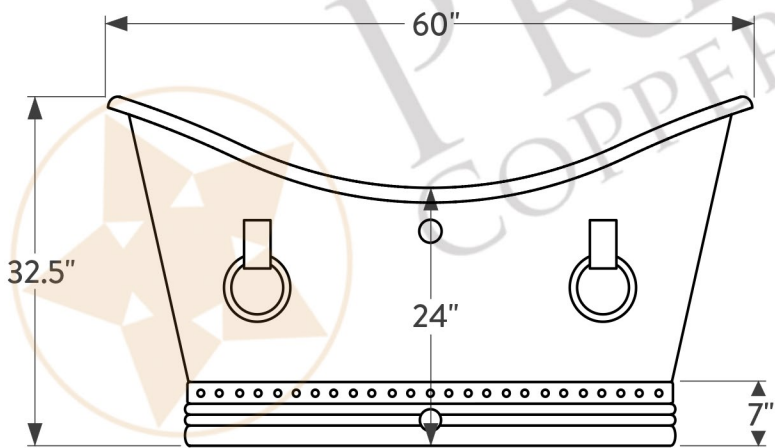

CODE/STANDARD COMPLIANCE

* IAPMO/UPC LISTED

* Description: 60" Hammered Copper Double Slipper
Bathtub with Rings - Overflow Drain Compatible

* Outer Dimension: 60" x 31.5" x 32.5"

* Center Tub Height: 24"

* Drain Opening: 2" Center

* Finish: Oil Rubbed Bronze

* Hole Sizes: 2.5" (Top) 1.625" (Bottom)

* Hole Locations: 21" from ground to center of hole (Top)
2.75" from ground to center of hole (Bottom)

THIS PRODUCT IS HAND CRAFTED, SMALL VARIANCES IN COLOR AND SIZE MAY OCCUR.
DO NOT MAKE ANY INSTALLATION CUTS UNTIL YOU RECEIVE YOUR ITEM(S).

* ORB: Oil Rubbed Bronze

DRAIN DETAILS (Model# D-500ORB)

- * Description: Waste & Overflow Kit w/ Pop-Up Drain
- * Design: Push Pop Top
- * Upper Flange Dimension: 2.75"
- * Material: Solid Brass
- * Prop 65 Compliant

SILICONE DETAILS (Model# C900-ORB)

- * Description: Neutral Cure Copper Sink Installation Silicone
- * Color: Oil Rubbed Bronze
- * Size: 4.7oz