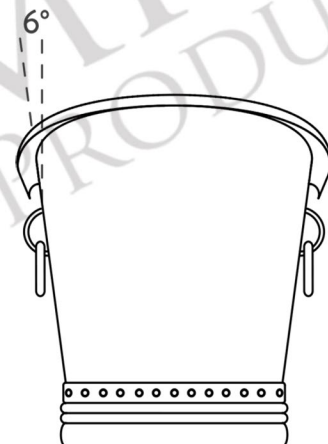

CODE/STANDARD COMPLIANCE

* IAPMO/UPC LISTED

* Description: 60" Hammered Copper Double Slipper
Bathtub with Rings - Overflow Drain Compatible

* Outer Dimension: 60" x 31.5" x 32.5"

* Center Tub Height: 24"

* Drain Opening: 2" Center

* Finish: Oil Rubbed Bronze

* Hole Sizes: 2.5" (Top) 1.625" (Bottom)

* Hole Locations: 21" from ground to center of hole (Top)
2.75" from ground to center of hole (Bottom)

THIS PRODUCT IS HAND CRAFTED, SMALL VARIANCES IN COLOR AND SIZE MAY OCCUR.
DO NOT MAKE ANY INSTALLATION CUTS UNTIL YOU RECEIVE YOUR ITEM(S).

* ORB: Oil Rubbed Bronze

DRAIN DETAILS (Model# D-500ORB)

- * Description: Waste & Overflow Kit w/ Pop-Up Drain
- * Design: Push Pop Top
- * Upper Flange Dimension: 2.75"
- * Material: Solid Brass
- * Prop 65 Compliant

SILICONE DETAILS (Model# C900-ORB)

- * Description: Neutral Cure Copper Sink Installation Silicone
- * Color: Oil Rubbed Bronze
- * Size: 4.7oz