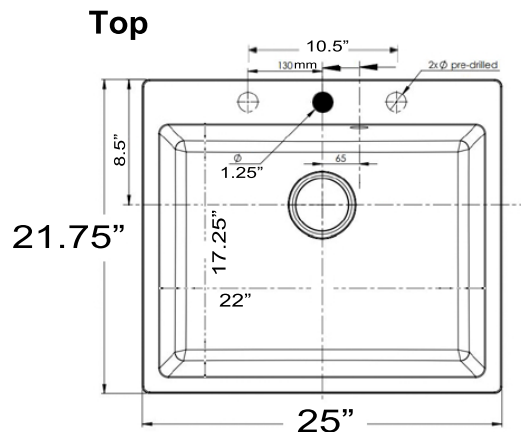

Rockport Collection

25" x 22" Dualmount Granite Composite
Laundry Sink

model:

PR2522-DM-W

Nantucket
S I N K S

www.NantucketSinksUSA.com
info@nantucketsinksusa.com

OVERALL DIMENSIONS	INTERIOR BOWL	INTERIOR DEPTH	EXTERIOR BASE	DRAIN DIMENSIONS
25"W x 21.75"L x 12" TOP EDGE	22"W x 17.25"L	11.5"	20.5"W X 15" L TAPERED BOWL	3.5"