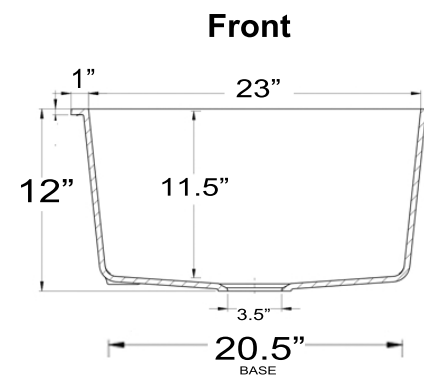

Rockport Collection

25" x 22" Dualmount Granite Composite
Laundry Sink

model:

PR2522-DM-W

Nantucket
S I N K S

www.NantucketSinksUSA.com
info@nantucketsinksusa.com

OVERALL DIMENSIONS	INTERIOR BOWL	INTERIOR DEPTH	EXTERIOR BASE	DRAIN DIMENSIONS
25"W x 21.75"L x 12" TOP EDGE	22"W x 17.25"L	11.5"	20.5"W X 15" L TAPERED BOWL	3.5"