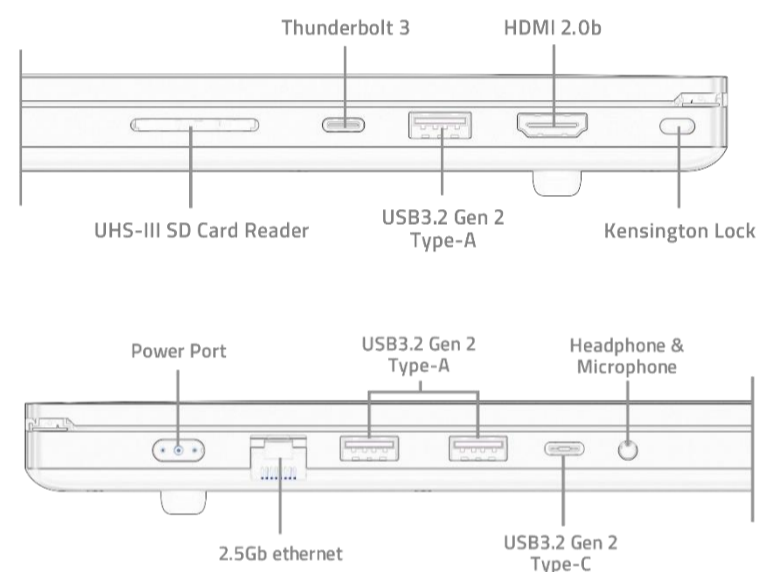

RAZER™ BLADE PRO¹⁷

Model	Razer Blade Pro 17 - RTX 2070 Max-Q	Razer Blade Pro 17 - RTX 2080 Super Max-Q	Razer Blade Pro 17 - RTX 2080 Super Max-Q
Product Number	RZ09-03297*42	RZ09-03295*42	RZ09-03295*63
Price	\$2,599.99	\$3,199.99	\$3,799.99
Operating System	Windows 10 Home - 64-Bit		
Processor	2.3GHz 8-core Intel i7-10875H processor, Turbo Boost up to 5.1GHz, with 16MB of Cache		
Graphics	NVIDIA GeForce RTX 2070 Max-Q	NVIDIA GeForce RTX 2080 Super Max-Q	NVIDIA GeForce RTX 2080 Super Max-Q
Display	Fast 300Hz 17.3-inch (diagonal) IPS-grade display illuminated with LED technology; 1920 x 1080 native resolution at 127 pixels per inch with a 100% sRGB color support. Surrounded with micro edge bezels of 6.0mm. 300 nits of brightness 100% sRGB Color Gamut	Fast 120Hz 17.3-inch (diagonal) TFT touch display illuminated with LED technology; 3840 x 2160 native resolution at 254 pixels per inch. Surrounded with micro edge bezels of 6.0mm. 400 nits of brightness 100% Adobe RGB Color Gamut	
Storage	512GB PCIe NVMe upgradeable to 2TB SSD Optional Open M.2 Slot - Supports PCIe and SATA SSDs, upgradeable to 2TB SSD		1TB PCIe NVMe upgradeable to 2TB SSD Open M.2 Slot - Supports PCIe and SATA SSDs, upgradeable to 2TB SSD
Memory	16GB of Dual-Channel DDR4 Upgradeable to 64GB with Intel XMP Support		

Ports

Three USB3.2 Gen 2 Type-A Ports
Two USB3.2 Gen 2 Type-C Ports (Shared with Thunderbolt 3 Port)
One Thunderbolt 3 Port
One RJ45 - 2.5Gb ethernet
One Power Port
One HDMI 2.0b
One UHS-III SD Card Reader

Approx. Dimensions & Weight

Height: 0.78 inches (19.9 mm)
Width: 15.55 inches (395 mm)
Depth: 10.24 inches (260 mm)
Weight: 6.06 pounds (2.75 kg)

Finish / Color

Anodized Matte Black