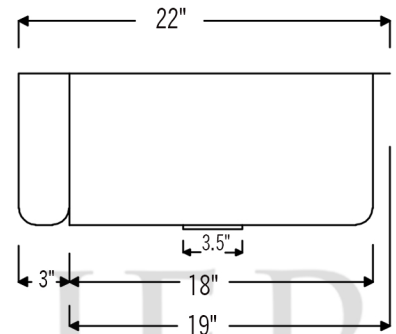

PACKAGE INCLUDES THE FOLLOWING ITEMS:

- * 33" Hammered Copper Kitchen Apron Single Basin Sink w/ Scroll Design (Model# KASDB33229S)
- * 3.5" Garbage Disposal Drain w/ Basket / ORB Finish (Model# D-130ORB)
- * Oil Rubbed Bronze Installation Silicone (Model# C900-ORB)
- * Copper Sink Wax (Model# W900-WAX)

* ORB: Oil Rubbed Bronze

SINK DETAILS (Model# KASDB33229S)

- * 33" Hammered Copper Kitchen Apron Single Basin Sink w/ Scroll Design
- * Color: Oil Rubbed Bronze
- * Outer Dimension: 33" x 22" x 9"
- * Inner Dimension: 31" x 19" x 9"
- * Rim: Left, Back, Right - 1" / Front - 2"
- * Drain Opening: 3.5" Standard
- * Material Gauge: 14
- * CODE / STANDARD COMPLIANCE: IAPMO / cUPC LISTED

* ORB: Oil Rubbed Bronze

DRAIN DETAILS (Model# D-130ORB)

- * 3.5" Deluxe Garbage Disposal Drain w/ Basket
- * Color: Oil Rubbed Bronze
- * Outer Dimension: 4.5" x 2.25"
- * Inner Dimension: 3.5"
- * Installation Type: Insinkerator Brand Compatible
- * Material: Brass
- * Prop 65 Compliant