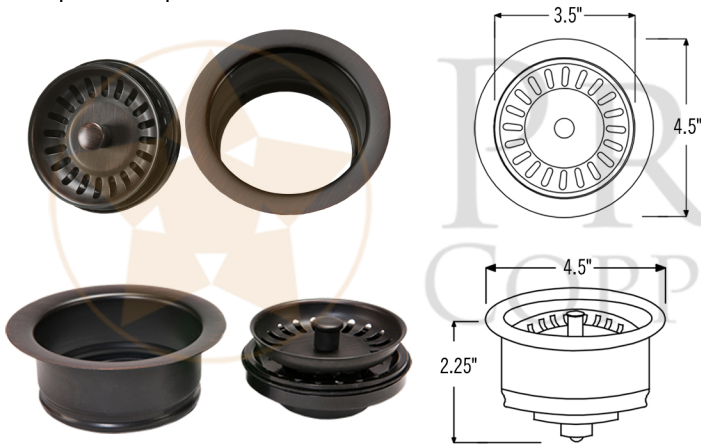

PACKAGE INCLUDES THE FOLLOWING ITEMS:

- * 33" Hammered Copper Kitchen Apron Single Basin Sink w/ Scroll Design (Model# KASDB33229S)
- * 3.5" Garbage Disposal Drain w/ Basket / ORB Finish (Model# D-130ORB)
- * Oil Rubbed Bronze Installation Silicone (Model# C900-ORB)
- * Copper Sink Wax (Model# W900-WAX)

* ORB: Oil Rubbed Bronze

SINK DETAILS (Model# KASDB33229S)

- * 33" Hammered Copper Kitchen Apron Single Basin Sink w/ Scroll Design
- * Color: Oil Rubbed Bronze
- * Outer Dimension: 33" x 22" x 9"
- * Inner Dimension: 31" x 19" x 9"
- * Rim: Left, Back, Right - 1" / Front - 2"
- * Drain Opening: 3.5" Standard
- * Material Gauge: 14
- * CODE / STANDARD COMPLIANCE: IAPMO / cUPC LISTED

* ORB: Oil Rubbed Bronze

DRAIN DETAILS (Model# D-130ORB)

- * 3.5" Deluxe Garbage Disposal Drain w/ Basket
- * Color: Oil Rubbed Bronze
- * Outer Dimension: 4.5" x 2.25"
- * Inner Dimension: 3.5"
- * Installation Type: Insinkerator Brand Compatible
- * Material: Brass
- * Prop 65 Compliant