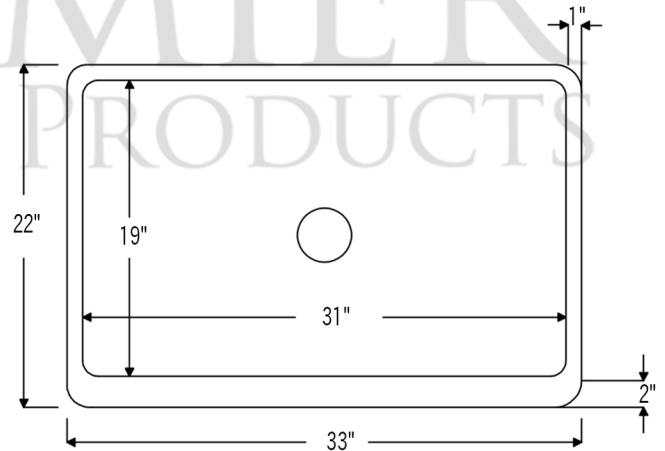

PACKAGE INCLUDES THE FOLLOWING ITEMS:

- * 33" Hammered Copper Kitchen Apron Single Basin Sink w/ Scroll Design (Model# KASDB33229S)
- * 3.5" Garbage Disposal Drain w/ Basket / ORB Finish (Model# D-130ORB)
- * Oil Rubbed Bronze Installation Silicone (Model# C900-ORB)
- * Copper Sink Wax (Model# W900-WAX)

* ORB: Oil Rubbed Bronze

SINK DETAILS (Model# KASDB33229S)

- * 33" Hammered Copper Kitchen Apron Single Basin Sink w/ Scroll Design
- * Color: Oil Rubbed Bronze
- * Outer Dimension: 33" x 22" x 9"
- * Inner Dimension: 31" x 19" x 9"
- * Rim: Left, Back, Right - 1" / Front - 2"
- * Drain Opening: 3.5" Standard
- * Material Gauge: 14
- * CODE / STANDARD COMPLIANCE: IAPMO / cUPC LISTED

* ORB: Oil Rubbed Bronze

DRAIN DETAILS (Model# D-130ORB)

- * 3.5" Deluxe Garbage Disposal Drain w/ Basket
- * Color: Oil Rubbed Bronze
- * Outer Dimension: 4.5" x 2.25"
- * Inner Dimension: 3.5"
- * Installation Type: Insinkerator Brand Compatible
- * Material: Brass
- * Prop 65 Compliant

SILICONE DETAILS (Model# C900-ORB)

- * Neutral Cure Installation Silicone
- * Size: 4.7 OZ
- * Matches a Variety of Different Styled Sinks and Drains

COPPER SINK WAX DETAILS (Model# W900-WAX)

- * Copper Sink Wax Protectant
- * Made from Natural Bee's Wax
- * No Wax Build Up Ever!
- * Hard Water Protection
- * Works great on a variety of different surfaces: