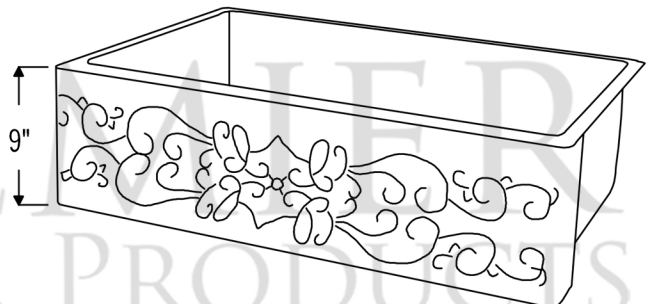

PACKAGE INCLUDES THE FOLLOWING ITEMS:

- * 33" Hammered Copper Kitchen Apron Single Basin Sink w/ Scroll Design (Model# KASDB33229S)
- * 3.5" Garbage Disposal Drain w/ Basket / ORB Finish (Model# D-130ORB)
- * Oil Rubbed Bronze Installation Silicone (Model# C900-ORB)
- * Copper Sink Wax (Model# W900-WAX)

* ORB: Oil Rubbed Bronze

SINK DETAILS (Model# KASDB33229S)

- * 33" Hammered Copper Kitchen Apron Single Basin Sink w/ Scroll Design
- * Color: Oil Rubbed Bronze
- * Outer Dimension: 33" x 22" x 9"
- * Inner Dimension: 31" x 19" x 9"
- * Rim: Left, Back, Right - 1" / Front - 2"
- * Drain Opening: 3.5" Standard
- * Material Gauge: 14
- * CODE / STANDARD COMPLIANCE: IAPMO / cUPC LISTED

* ORB: Oil Rubbed Bronze

DRAIN DETAILS (Model# D-130ORB)

- * 3.5" Deluxe Garbage Disposal Drain w/ Basket
- * Color: Oil Rubbed Bronze
- * Outer Dimension: 4.5" x 2.25"
- * Inner Dimension: 3.5"
- * Installation Type: Insinkerator Brand Compatible
- * Material: Brass
- * Prop 65 Compliant