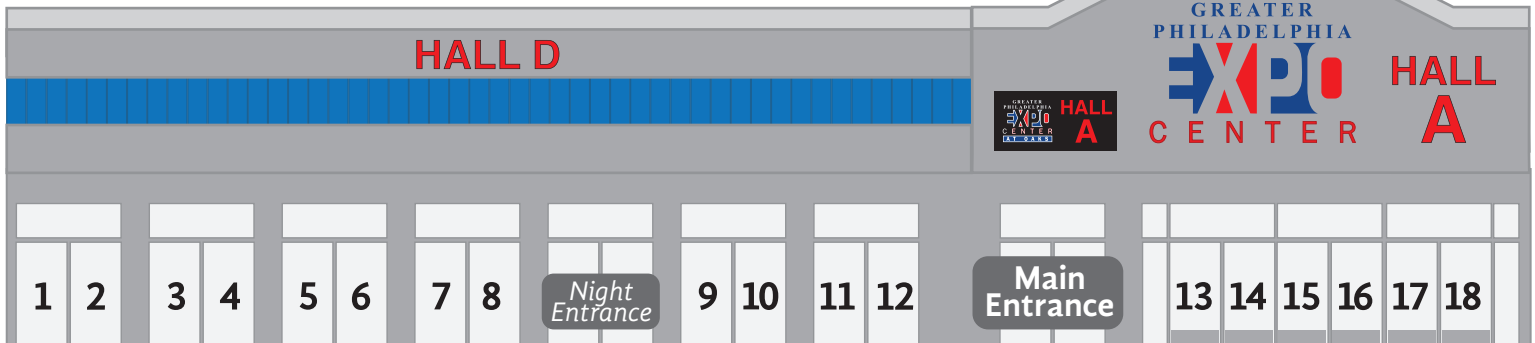

Use this handy map to indicate which window space(s) you prefer!
Entrance doors not available - to be used for SBX promotion

Windows 1-12
44.5" x 81" each

Windows 13-18
30.5" x 70" each

Window Cling Promo -- \$400
each additional window \$300/window
includes printing and installation - just send us an art file!

Need Help?
We can design your ad for you too, ask for a quote!

Main Entrance of SBX2013 at the NJCEC Building

Our goal is to fill the windows closest to the main entrance and expand outwards. We prefer to not leave any gaps, for the overall appearance as attendees approach the building. You are free to choose any window you like, but if any remain unsold, we may relocate your choice to maintain continuous coverage.