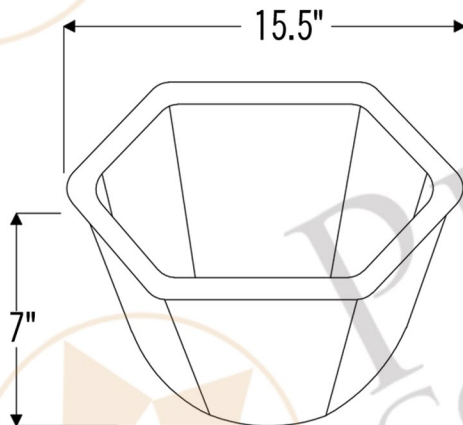

PREMIER
COPPER PRODUCTS

MODEL NUMBER: BSP5_LH15.5DB-P

- Description: Hexagon Under Counter Hammered Copper Sink
- Outer Dimension: 15.5" x 15.5" x 7"
- Inner Dimension: 13.5" x 13.5" x 7"
- Rim: 1"
- Drain Opening: 1.5"
- Finish: Oil Rubbed Bronze

CODE/STANDARD COMPLIANCE

* IAPMO/cUPC LISTED

* ORB: Oil Rubbed Bronze

THIS PRODUCT IS HAND CRAFTED, SMALL VARIANCES IN COLOR AND SIZE MAY OCCUR.
DO NOT MAKE ANY INSTALLATION CUTS UNTIL YOU RECEIVE YOUR ITEM(S).