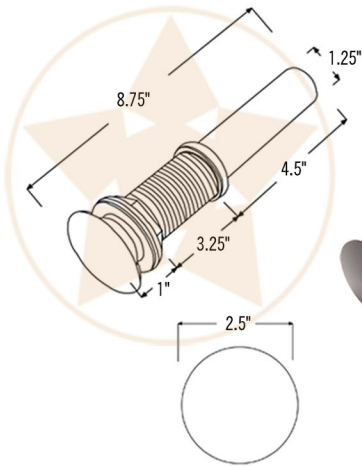

PREMIER  
COPPER PRODUCTS

MODEL NUMBER: BSP5\_LH15.5DB-P

- \* Description: Hexagon Under Counter Hammered Copper Sink
- \* Outer Dimension: 15.5" x 15.5" x 7"
- \* Inner Dimension: 13.5" x 13.5" x 7"
- \* Rim: 1"
- \* Drain Opening: 1.5"
- \* Finish: Oil Rubbed Bronze

## PACKAGE INCLUDES THE FOLLOWING ACCESSORIES:

- \* 1.5" Non-Overflow Pop-Up Bathroom Sink Drain / ORB Finish (Model# D-208ORB)
- \* Copper Sink Wax (Model# W900-WAX)
- \* Neutral Cure Copper Sink Installation Silicone (Model# C900-ORB)

### DRAIN DETAILS (Model# D-208ORB)

- \* Description: 1.5" Non-Overflow Pop-Up Bathroom Sink Drain
- \* Design: Push Up Top
- \* Upper Flange Dimension: 2"
- \* Material: Solid Brass
- \* Prop 65 Compliant

### SILICONE DETAILS (Model# C900-ORB)

- \* Description: Neutral Cure Copper Sink Installation Silicone
- \* Color: Oil Rubbed Bronze
- \* Size: 4.7oz