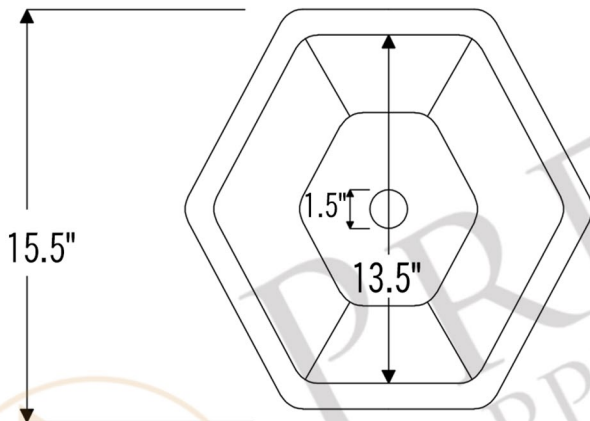

PREMIER
COPPER PRODUCTS

MODEL NUMBER: BSP5_LH15.5DB-P

- Description: Hexagon Under Counter Hammered Copper Sink
- Outer Dimension: 15.5" x 15.5" x 7"
- Inner Dimension: 13.5" x 13.5" x 7"
- Rim: 1"
- Drain Opening: 1.5"
- Finish: Oil Rubbed Bronze

CODE/STANDARD COMPLIANCE

* IAPMO/cUPC LISTED

* ORB: Oil Rubbed Bronze

THIS PRODUCT IS HAND CRAFTED, SMALL VARIANCES IN COLOR AND SIZE MAY OCCUR.
DO NOT MAKE ANY INSTALLATION CUTS UNTIL YOU RECEIVE YOUR ITEM(S).