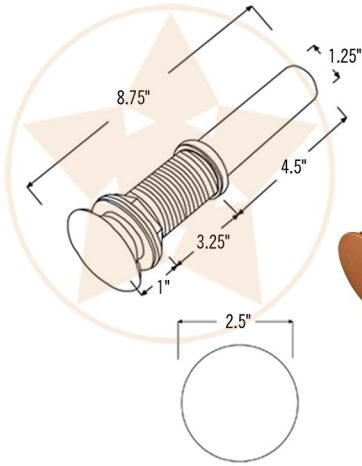

PREMIER
COPPER PRODUCTS

MODEL NUMBER: BSP5_V017WPC-P

- * Description: 17" Oval Wired Rim Vessel Hammered Copper Sink in Polished Copper
- * Outer Dimension: 17" x 12" x 5"
- * Rim: Rigid Copper Wrapped Wire
- * Drain Opening: 1.5"
- * Finish: Polished Copper

CODE/STANDARD COMPLIANCE

* IAPMO/cUPC LISTED

THIS PRODUCT IS HAND CRAFTED, SMALL VARIANCES IN COLOR AND SIZE MAY OCCUR.
DO NOT MAKE ANY INSTALLATION CUTS UNTIL YOU RECEIVE YOUR ITEM(S).

PACKAGE INCLUDES THE FOLLOWING ACCESSORIES:

- * 1.5" Non-Overflow Pop-Up Bathroom Sink Drain / PC Finish (Model# D-208PC)
- * Copper Sink Wax (Model# W900-WAX)

* PC: Polished Copper

DRAIN DETAILS (Model# D-208PC)

- * Description: 1.5" Non-Overflow Pop-Up Bathroom Sink Drain
- * Design: Push Up Top
- * Upper Flange Dimension: 2"
- * Material: Solid Brass
- * Prop 65 Compliant