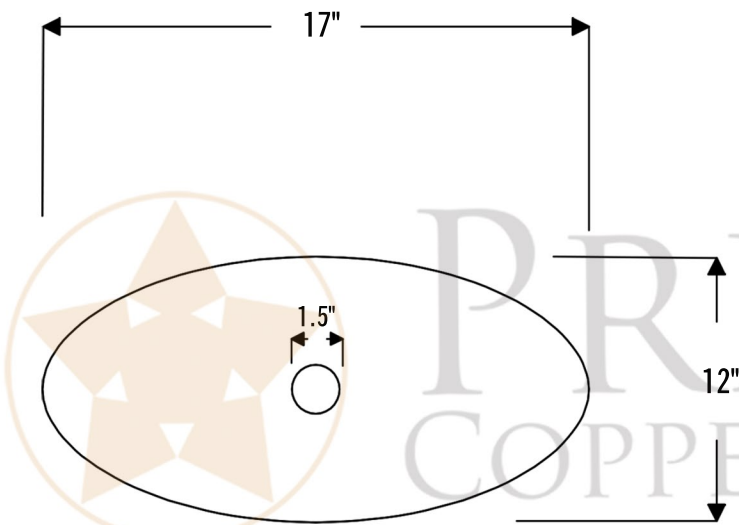

PREMIER
COPPER PRODUCTS

MODEL NUMBER: BSP5_V017WPC-P

- * Description: 17" Oval Wired Rim Vessel Hammered Copper Sink in Polished Copper
- * Outer Dimension: 17" x 12" x 5"
- * Rim: Rigid Copper Wrapped Wire
- * Drain Opening: 1.5"
- * Finish: Polished Copper

CODE/STANDARD COMPLIANCE

* IAPMO/cUPC LISTED

THIS PRODUCT IS HAND CRAFTED, SMALL VARIANCES IN COLOR AND SIZE MAY OCCUR.
DO NOT MAKE ANY INSTALLATION CUTS UNTIL YOU RECEIVE YOUR ITEM(S).

PACKAGE INCLUDES THE FOLLOWING ACCESSORIES:

- * 1.5" Non-Overflow Pop-Up Bathroom Sink Drain / PC Finish (Model# D-208PC)
- * Copper Sink Wax (Model# W900-WAX)

* PC: Polished Copper

DRAIN DETAILS (Model# D-208PC)

- * Description: 1.5" Non-Overflow Pop-Up Bathroom Sink Drain
- * Design: Push Up Top
- * Upper Flange Dimension: 2"
- * Material: Solid Brass
- * Prop 65 Compliant