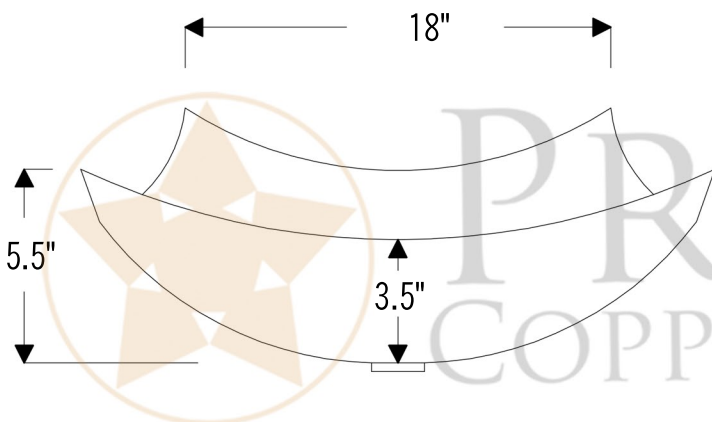

PREMIER
COPPER PRODUCTS

MODEL NUMBER: BSP5_VREC18MSEN-P

- Description: 18" Rectangle Modern Slope Hammered Copper Sink in Nickel
- Outer Dimension: 18" x 13.5" x 5.5"
- Center Height: 3.5"
- Installation Type: Vessel, Above Counter 5.5"
- Drain Opening: 1.5"
- Finish: Nickel

CODE/STANDARD COMPLIANCE

* IAPMO/cUPC LISTED

THIS PRODUCT IS HAND CRAFTED, SMALL VARIANCES IN COLOR AND SIZE MAY OCCUR.
DO NOT MAKE ANY INSTALLATION CUTS UNTIL YOU RECEIVE YOUR ITEM(S).