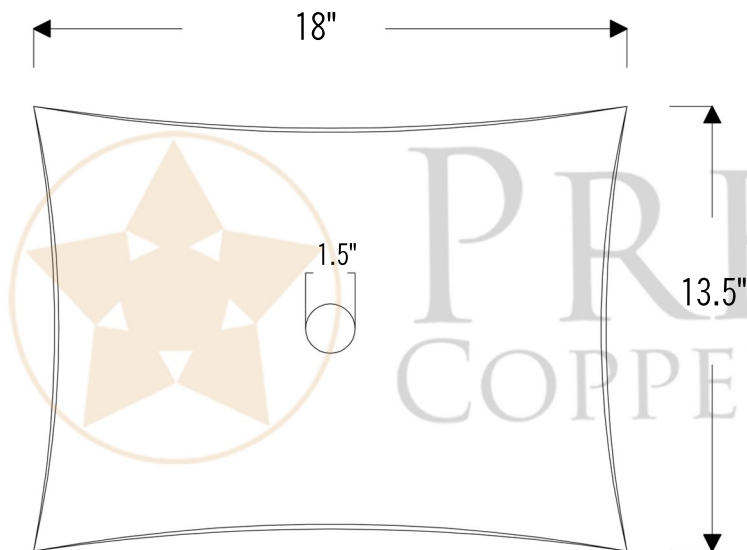

PREMIER
COPPER PRODUCTS

MODEL NUMBER: BSP5_VREC18MSEN-P

- Description: 18" Rectangle Modern Slope Hammered Copper Sink in Nickel
- Outer Dimension: 18" x 13.5" x 5.5"
- Center Height: 3.5"
- Installation Type: Vessel, Above Counter 5.5"
- Drain Opening: 1.5"
- Finish: Nickel

CODE/STANDARD COMPLIANCE

* IAPMO/cUPC LISTED

THIS PRODUCT IS HAND CRAFTED, SMALL VARIANCES IN COLOR AND SIZE MAY OCCUR.
DO NOT MAKE ANY INSTALLATION CUTS UNTIL YOU RECEIVE YOUR ITEM(S).