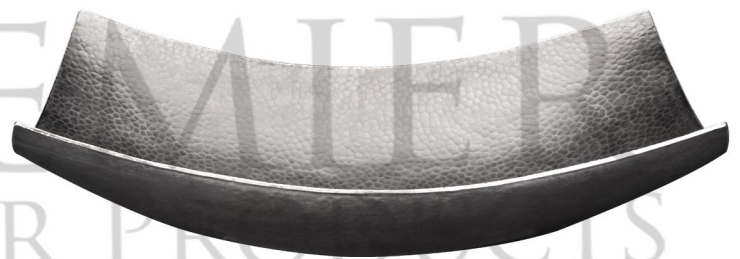

PREMIER
COPPER PRODUCTS

MODEL NUMBER: BSP5_VREC18MSEN-P

- Description: 18" Rectangle Modern Slope Hammered Copper Sink in Nickel
- Outer Dimension: 18" x 13.5" x 5.5"
- Center Height: 3.5"
- Installation Type: Vessel, Above Counter 5.5"
- Drain Opening: 1.5"
- Finish: Nickel

CODE/STANDARD COMPLIANCE

* IAPMO/cUPC LISTED

THIS PRODUCT IS HAND CRAFTED, SMALL VARIANCES IN COLOR AND SIZE MAY OCCUR.
DO NOT MAKE ANY INSTALLATION CUTS UNTIL YOU RECEIVE YOUR ITEM(S).