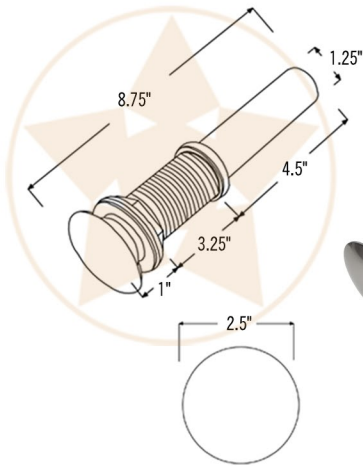

PREMIER  
COPPER PRODUCTS

MODEL NUMBER: BSP5\_VREC18MSEN-P

- \* Description: 18" Rectangle Modern Slope Hammered Copper Sink in Nickel
- \* Outer Dimension: 18" x 13.5" x 5.5"
- \* Center Height: 3.5"
- \* Installation Type: Vessel, Above Counter 5.5"
- \* Drain Opening: 1.5"
- \* Finish: Nickel

CODE/STANDARD COMPLIANCE

\* IAPMO/cUPC LISTED

THIS PRODUCT IS HAND CRAFTED, SMALL VARIANCES IN COLOR AND SIZE MAY OCCUR.  
DO NOT MAKE ANY INSTALLATION CUTS UNTIL YOU RECEIVE YOUR ITEM(S).

## PACKAGE INCLUDES THE FOLLOWING ACCESSORIES:

- \* 1.5" Non-Overflow Pop-Up Bathroom Sink Drain / BN Finish (Model# D-208BN)
- \* Copper Sink Wax (Model# W900-WAX)

\* BN: Brushed Nickel

### DRAIN DETAILS (Model# D-208BN)

- \* Description: 1.5" Non-Overflow Pop-Up Bathroom Sink Drain
- \* Design: Push Up Top
- \* Upper Flange Dimension: 2"
- \* Material: Solid Brass
- \* Prop 65 Compliant