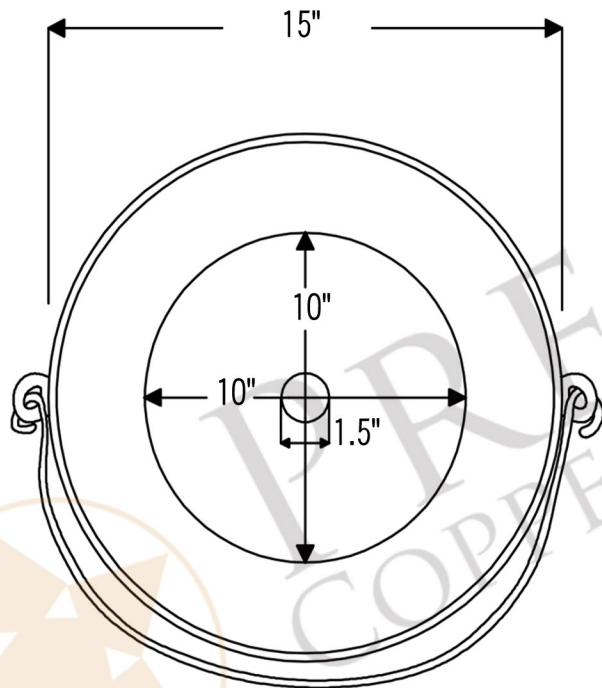

- * Description: 16" Round Bucket Vessel Sink
- * Outer Dimension: 16" x 8.5" (with handles)
- * Outer Dimension: 15" x 7" (without handles)
- * Bottom Dimension: 10"
- * Rim: Heavy Gauge Wired Rim
- * Drain Opening: 1.5" Non-Overflow
- * Finish: Oil Rubbed Bronze

* ORB: Oil Rubbed Bronze

DRAIN DETAILS (Model# D-208ORB)

- * Description: 1.5" Non-Overflow Pop-Up Bathroom Sink Drain
- * Design: Push Up Top
- * Upper Flange Dimension: 2"
- * Material: Solid Brass
- * Prop 65 Compliant

SILICONE DETAILS (Model# C900-ORB)

- * Description: Neutral Cure Copper Sink Installation Silicone
- * Color: Oil Rubbed Bronze
- * Size: 4.7oz