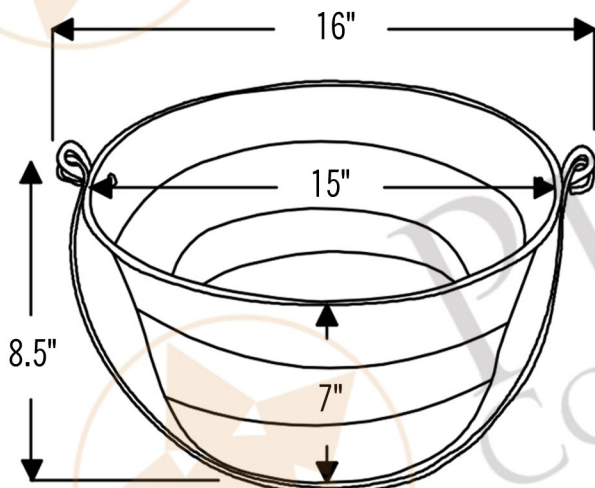

- * Description: 16" Round Bucket Vessel Sink
- * Outer Dimension: 16" x 8.5" (with handles)
- * Outer Dimension: 15" x 7" (without handles)
- * Bottom Dimension: 10"
- * Rim: Heavy Gauge Wired Rim
- * Drain Opening: 1.5" Non-Overflow
- * Finish: Oil Rubbed Bronze

* ORB: Oil Rubbed Bronze

DRAIN DETAILS (Model# D-208ORB)

- * Description: 1.5" Non-Overflow Pop-Up Bathroom Sink Drain
- * Design: Push Up Top
- * Upper Flange Dimension: 2"
- * Material: Solid Brass
- * Prop 65 Compliant

SILICONE DETAILS (Model# C900-ORB)

- * Description: Neutral Cure Copper Sink Installation Silicone
- * Color: Oil Rubbed Bronze
- * Size: 4.7oz