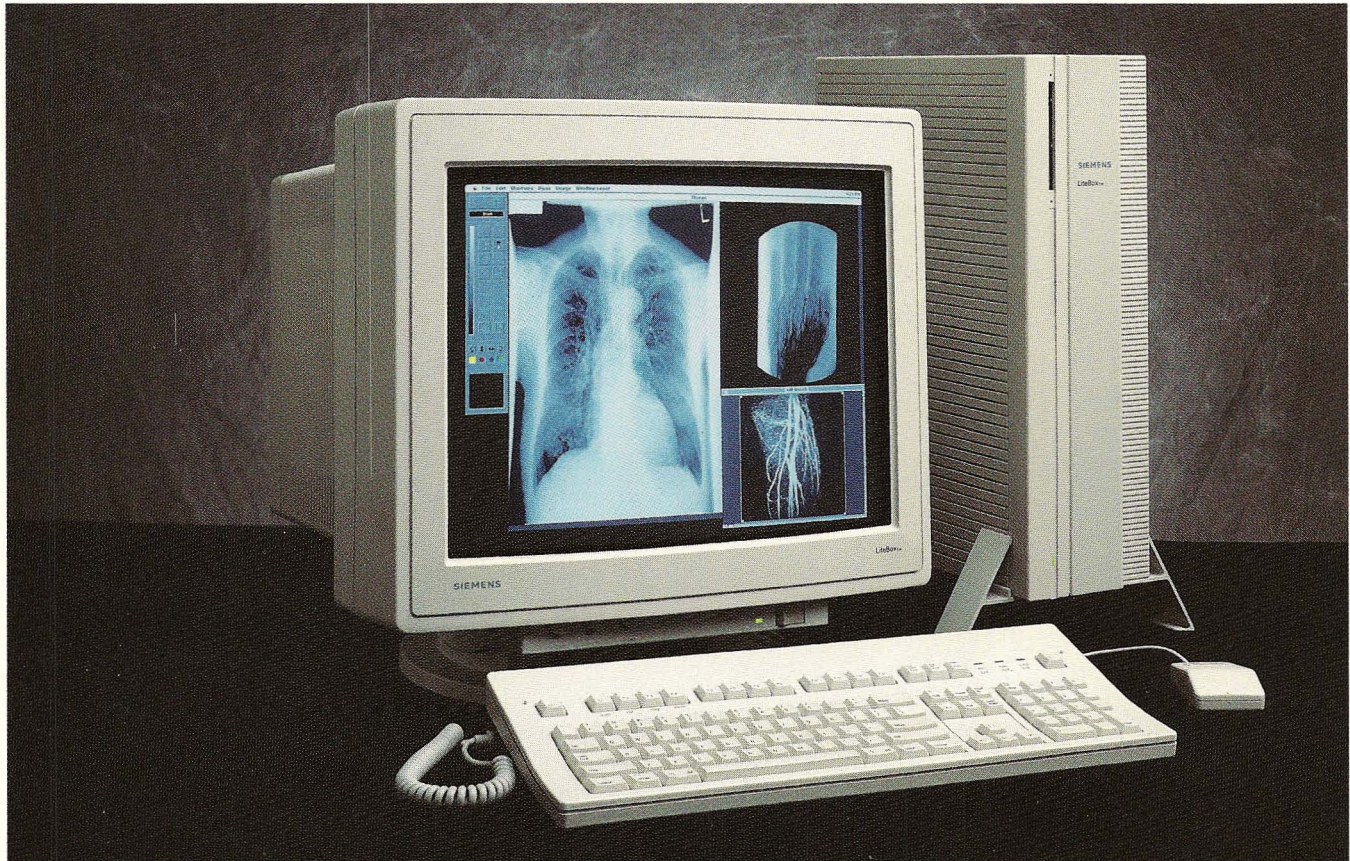

SIEMENS

Do a little Lite reading.

Siemens introduces a new chapter in diagnostic imaging devices. Our high performance LiteBox™ helps you read through volumes of medical information quickly and efficiently.

Screen Gem.

Siemens LiteBox is one talented performer. It displays on-screen medical images and patient data the instant they are available from the imaging modality. And the LiteBox can be located anywhere! At a cross-town clinic. Up in ICU. Over in ER. In a physician's office. Or even with a specialist across the country.

All the Lite Stuff.

Our LiteBox communicates with all traditional imaging modalities, making it possible to review the results of multiple exams side by side. But why stop there. With Siemens LiteBox, you now have the capacity to reduce or magnify images. Pan, scroll or stack the images. Even view images in cine loop. And more.

No other introductory system leads the way to a PACS network so easily — or so affordably!

Get the whole picture. Call us at 908-321-4500. Or return the coupon provided.

I think you've lit upon a great idea!

1. ☐ Please send additional information. ☐ Please have your representative call me.
   ☐ I'd be interested in Leasing Options.

Name _____ Title _____

Affiliation _____

City _____ State _____ Zip _____

Telephone _____

Siemens Medical Systems, Inc.
PACS Product Group
186 Wood Avenue South, Iselin, New Jersey, 08830

Siemens...
technology in caring hands.