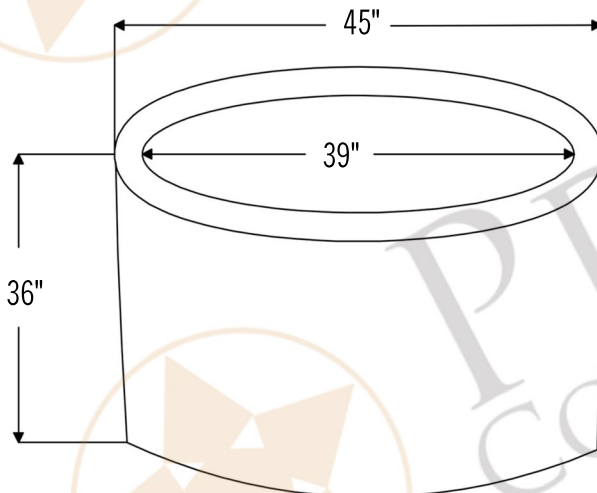

- * Description: Japanese Style Soaking hand Hammered Copper Bathtub - Double Wall
- * Outer Dimension: 45" x 36"
- * Inner Dimension: 39" x 36" with 18" x 14" x 12" Built in Copper Bench
- * Tub Floor Height: 2.5" - 3" from ground
- * Drain Opening: 2"
- * Finish: Oil Rubbed Bronze

CODE/STANDARD COMPLIANCE

* IAPMO/UPC LISTED

THIS PRODUCT IS HAND CRAFTED, SMALL VARIANCES IN COLOR AND SIZE MAY OCCUR.
DO NOT MAKE ANY INSTALLATION CUTS UNTIL YOU RECEIVE YOUR ITEM(S).

PACKAGE INCLUDES THE FOLLOWING ACCESSORIES:

DRAIN DETAILS (Model# D-301ORB)

- * Description: Tub Drain Trim & Single-Hole Overflow Cover
- * Design: Push Pop Top
- * Upper Flange Dimension: 2.8125"
- * Material: Solid Brass
- * Prop 65 Compliant

SILICONE DETAILS (Model# C900-ORB)

- * Description: Neutral Cure Copper Sink Installation Silicone
- * Color: Oil Rubbed Bronze
- * Size: 4.7oz