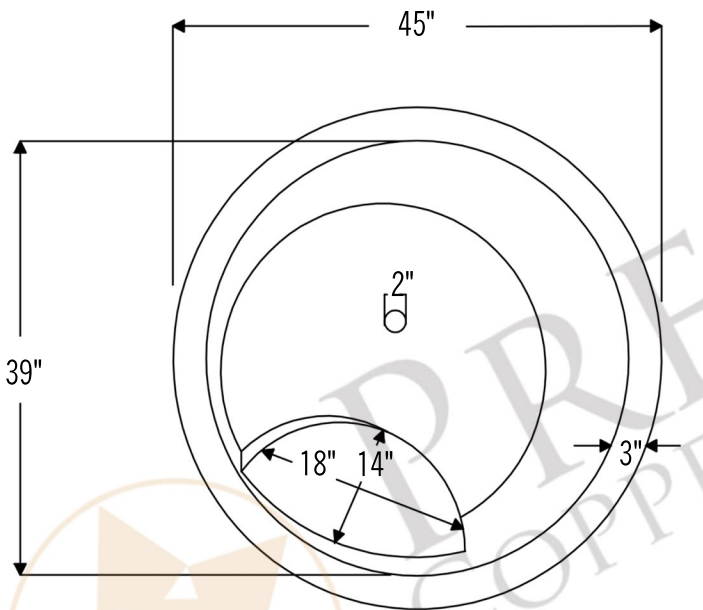

- * Description: Japanese Style Soaking hand Hammered Copper Bathtub - Double Wall
- * Outer Dimension: 45" x 36"
- * Inner Dimension: 39" x 36" with 18" x 14" x 12" Built in Copper Bench
- * Tub Floor Height: 2.5" - 3" from ground
- * Drain Opening: 2"
- * Finish: Oil Rubbed Bronze

CODE/STANDARD COMPLIANCE

* IAPMO/UPC LISTED

THIS PRODUCT IS HAND CRAFTED, SMALL VARIANCES IN COLOR AND SIZE MAY OCCUR.
DO NOT MAKE ANY INSTALLATION CUTS UNTIL YOU RECEIVE YOUR ITEM(S).

PACKAGE INCLUDES THE FOLLOWING ACCESSORIES:

DRAIN DETAILS (Model# D-301ORB)

- * Description: Tub Drain Trim & Single-Hole Overflow Cover
- * Design: Push Pop Top
- * Upper Flange Dimension: 2.8125"
- * Material: Solid Brass
- * Prop 65 Compliant

SILICONE DETAILS (Model# C900-ORB)

- * Description: Neutral Cure Copper Sink Installation Silicone
- * Color: Oil Rubbed Bronze
- * Size: 4.7oz