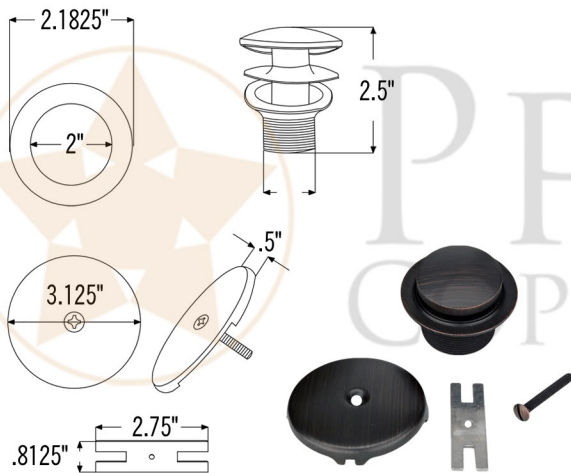

- * Description: Japanese Style Soaking hand Hammered Copper Bathtub - Double Wall
- * Outer Dimension: 45" x 36"
- * Inner Dimension: 39" x 36" with 18" x 14" x 12" Built in Copper Bench
- * Tub Floor Height: 2.5" - 3" from ground
- * Drain Opening: 2"
- * Finish: Oil Rubbed Bronze

CODE/STANDARD COMPLIANCE

* IAPMO/UPC LISTED

THIS PRODUCT IS HAND CRAFTED, SMALL VARIANCES IN COLOR AND SIZE MAY OCCUR.
DO NOT MAKE ANY INSTALLATION CUTS UNTIL YOU RECEIVE YOUR ITEM(S).

PACKAGE INCLUDES THE FOLLOWING ACCESSORIES:

DRAIN DETAILS (Model# D-301ORB)

- * Description: Tub Drain Trim & Single-Hole Overflow Cover
- * Design: Push Pop Top
- * Upper Flange Dimension: 2.8125"
- * Material: Solid Brass
- * Prop 65 Compliant

SILICONE DETAILS (Model# C900-ORB)

- * Description: Neutral Cure Copper Sink Installation Silicone
- * Color: Oil Rubbed Bronze
- * Size: 4.7oz