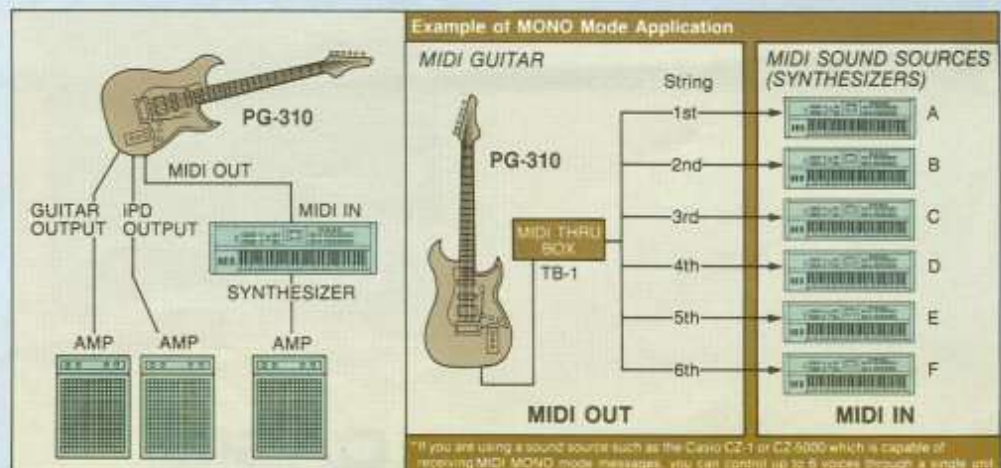

Multiple Outputs

The PG-310 can be connected directly to an amp for solo performance, or use it as a MIDI master controller by connecting it to other MIDI sound sources or devices. Built-in program keys make it easy to make program changes, so there's no need to be tied down to external MIDI sound sources.