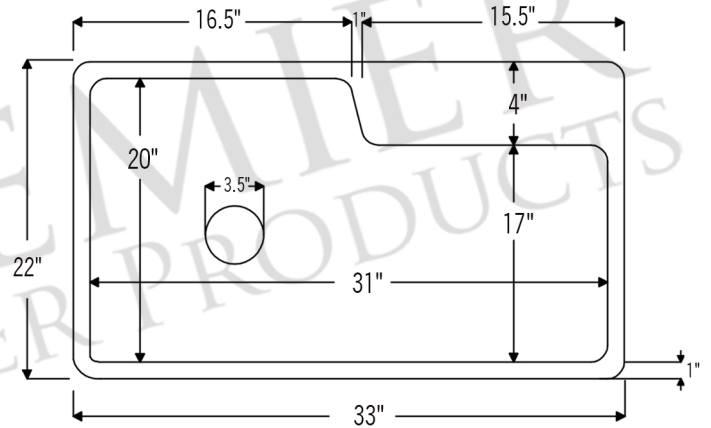

PACKAGE INCLUDES THE FOLLOWING ITEMS:

- * 33" Hammered Copper Kitchen Single Basin Sink w/ Space for Faucet (Model# KSFDB33229)
- * 3.5" Garbage Disposal Drain w/ Basket / ORB Finish (Model# D-130ORB)
- * Oil Rubbed Bronze Installation Silicone (Model# C900-ORB)
- * Copper Sink Wax (Model# W900-WAX)

* ORB: Oil Rubbed Bronze

SINK DETAILS (Model# KSFDB33229)

- * 33" Hammered Copper Kitchen Single Basin Sink w/ Space for Faucet
- * Color: Oil Rubbed Bronze
- * Outer Dimension: 33" x 22" x 9"
- * Inner Dimension: 31" x 20" x 9"
- * Faucet Mounting Area: 15.5" x 4"
- * Rim: 1"
- * Drain Opening: 3.5" Standard
- * Material Gauge: 14
- * CODE / STANDARD COMPLIANCE: IAPMO / cUPC LISTED

* ORB: Oil Rubbed Bronze

DRAIN DETAILS (Model# D-130ORB)

- * 3.5" Deluxe Garbage Disposal Drain w/ Basket
- * Color: Oil Rubbed Bronze
- * Outer Dimension: 4.5" x 2.25"
- * Inner Dimension: 3.5"
- * Installation Type: Insinkerator Brand Compatible
- * Material: Brass
- * Prop 65 Compliant

SILICONE DETAILS (Model# C900-ORB)

- * Neutral Cure Installation Silicone
- * Size: 4.7 OZ
- * Matches a Variety of Different Styled Sinks and Drains

COPPER SINK WAX DETAILS (Model# W900-WAX)

- * Copper Sink Wax Protectant
- * Made from Natural Bee's Wax
- * No Wax Build Up Ever!
- * Hard Water Protection
- * Works great on a variety of different surfaces: