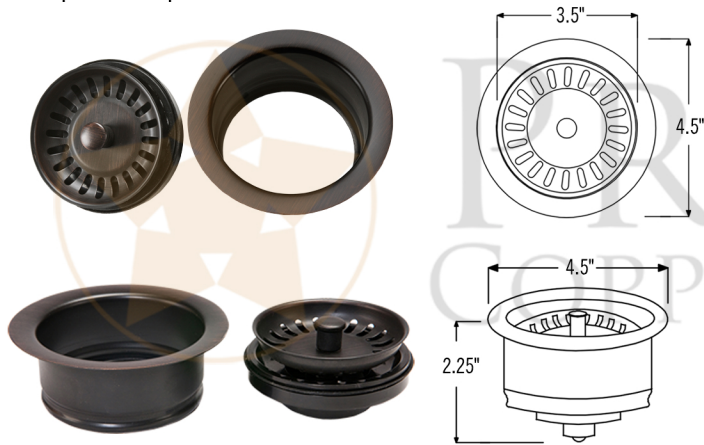

PACKAGE INCLUDES THE FOLLOWING ITEMS:

- * 33" Hammered Copper Kitchen Single Basin Sink w/ Space for Faucet (Model# KSFDB33229)
- * 3.5" Garbage Disposal Drain w/ Basket / ORB Finish (Model# D-130ORB)
- * Oil Rubbed Bronze Installation Silicone (Model# C900-ORB)
- * Copper Sink Wax (Model# W900-WAX)

* ORB: Oil Rubbed Bronze

SINK DETAILS (Model# KSFDB33229)

- * 33" Hammered Copper Kitchen Single Basin Sink w/ Space for Faucet
- * Color: Oil Rubbed Bronze
- * Outer Dimension: 33" x 22" x 9"
- * Inner Dimension: 31" x 20" x 9"
- * Faucet Mounting Area: 15.5" x 4"
- * Rim: 1"
- * Drain Opening: 3.5" Standard
- * Material Gauge: 14
- * CODE / STANDARD COMPLIANCE: IAPMO / cUPC LISTED

* ORB: Oil Rubbed Bronze

DRAIN DETAILS (Model# D-130ORB)

- * 3.5" Deluxe Garbage Disposal Drain w/ Basket
- * Color: Oil Rubbed Bronze
- * Outer Dimension: 4.5" x 2.25"
- * Inner Dimension: 3.5"
- * Installation Type: Insinkerator Brand Compatible
- * Material: Brass
- * Prop 65 Compliant