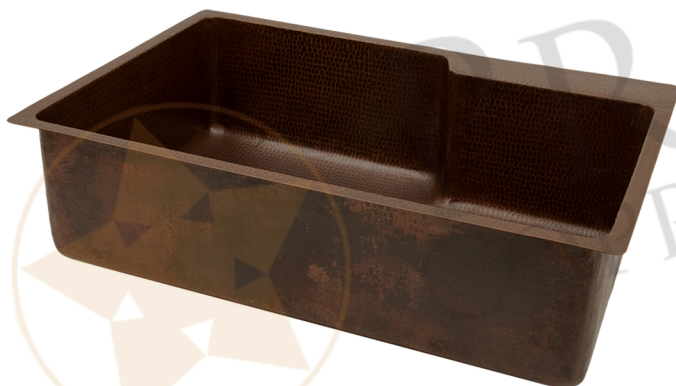

PACKAGE INCLUDES THE FOLLOWING ITEMS:

- * 33" Hammered Copper Kitchen Single Basin Sink w/ Space for Faucet (Model# KSFDB33229)
- * 3.5" Garbage Disposal Drain w/ Basket / ORB Finish (Model# D-130ORB)
- * Oil Rubbed Bronze Installation Silicone (Model# C900-ORB)
- * Copper Sink Wax (Model# W900-WAX)

* ORB: Oil Rubbed Bronze

SINK DETAILS (Model# KSFDB33229)

- * 33" Hammered Copper Kitchen Single Basin Sink w/ Space for Faucet
- * Color: Oil Rubbed Bronze
- * Outer Dimension: 33" x 22" x 9"
- * Inner Dimension: 31" x 20" x 9"
- * Faucet Mounting Area: 15.5" x 4"
- * Rim: 1"
- * Drain Opening: 3.5" Standard
- * Material Gauge: 14
- * CODE / STANDARD COMPLIANCE: IAPMO / cUPC LISTED

* ORB: Oil Rubbed Bronze

DRAIN DETAILS (Model# D-130ORB)

- * 3.5" Deluxe Garbage Disposal Drain w/ Basket
- * Color: Oil Rubbed Bronze
- * Outer Dimension: 4.5" x 2.25"
- * Inner Dimension: 3.5"
- * Installation Type: Insinkerator Brand Compatible
- * Material: Brass
- * Prop 65 Compliant