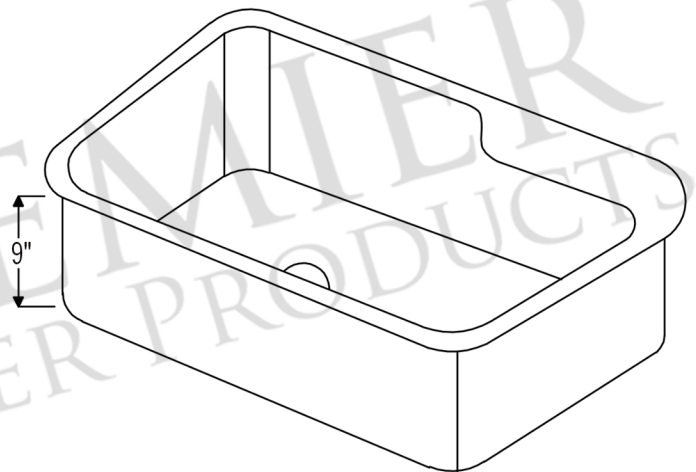

PACKAGE INCLUDES THE FOLLOWING ITEMS:

- * 33" Hammered Copper Kitchen Single Basin Sink w/ Space for Faucet (Model# KSFDB33229)
- * 3.5" Garbage Disposal Drain w/ Basket / ORB Finish (Model# D-130ORB)
- * Oil Rubbed Bronze Installation Silicone (Model# C900-ORB)
- * Copper Sink Wax (Model# W900-WAX)

* ORB: Oil Rubbed Bronze

SINK DETAILS (Model# KSFDB33229)

- * 33" Hammered Copper Kitchen Single Basin Sink w/ Space for Faucet
- * Color: Oil Rubbed Bronze
- * Outer Dimension: 33" x 22" x 9"
- * Inner Dimension: 31" x 20" x 9"
- * Faucet Mounting Area: 15.5" x 4"
- * Rim: 1"
- * Drain Opening: 3.5" Standard
- * Material Gauge: 14
- * CODE / STANDARD COMPLIANCE: IAPMO / cUPC LISTED

* ORB: Oil Rubbed Bronze

DRAIN DETAILS (Model# D-130ORB)

- * 3.5" Deluxe Garbage Disposal Drain w/ Basket
- * Color: Oil Rubbed Bronze
- * Outer Dimension: 4.5" x 2.25"
- * Inner Dimension: 3.5"
- * Installation Type: Insinkerator Brand Compatible
- * Material: Brass
- * Prop 65 Compliant