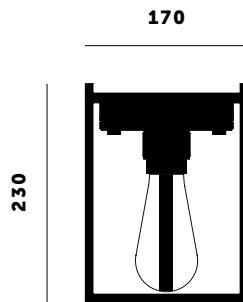

BUSTER + PUNCH

CAGED CEILING 1.0 / MEDIUM TECH SPEC

BACKPLATE FINISH:	SKU:	SPECIFICATIONS:
Polished white marble Brushed steel Satin black marble	EU-CGC-1M-PWM-A EU-CGC-1M-BST-A EU-CGC-1M-SBM-A	E27 screw 200-240V IP20 Bulb optional Light source (optional): 1 x BUSTER BULB 5W dimmable warm white LED 30 000 hrs life
MOUNTING OPTIONS:		Care instructions: Wipe with damp cloth with no loose hairs, avoid using any chemicals. Please note all finishes are prone to aging. *Make sure you use a plug suitable for your ceiling material.
Ceiling surface mounted