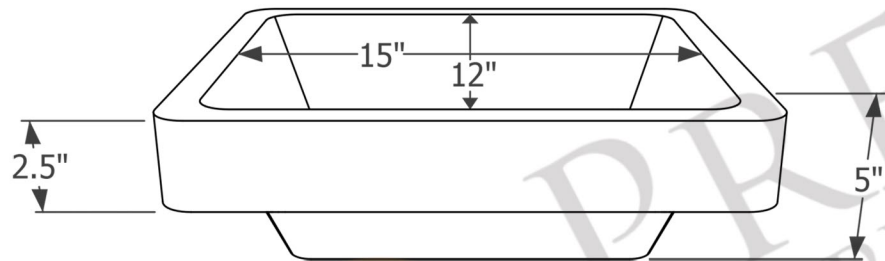

PREMIER
COPPER PRODUCTS

MODEL NUMBER: BSP5_VREC17SKDB-P

- Description: 17" Rectangle Skirted Vessel Hammered Copper Sink
- Outer Dimension: 17" x 14" x 5"
- Inner Dimension: 15" x 12"
- Skirt: 2.5"
- Drain Opening: 1.5"
- Finish: Oil Rubbed Bronze

CODE/STANDARD COMPLIANCE

* IAPMO/cUPC LISTED

* ORB: Oil Rubbed Bronze

THIS PRODUCT IS HAND CRAFTED, SMALL VARIANCES IN COLOR AND SIZE MAY OCCUR.
DO NOT MAKE ANY INSTALLATION CUTS UNTIL YOU RECEIVE YOUR ITEM(S).