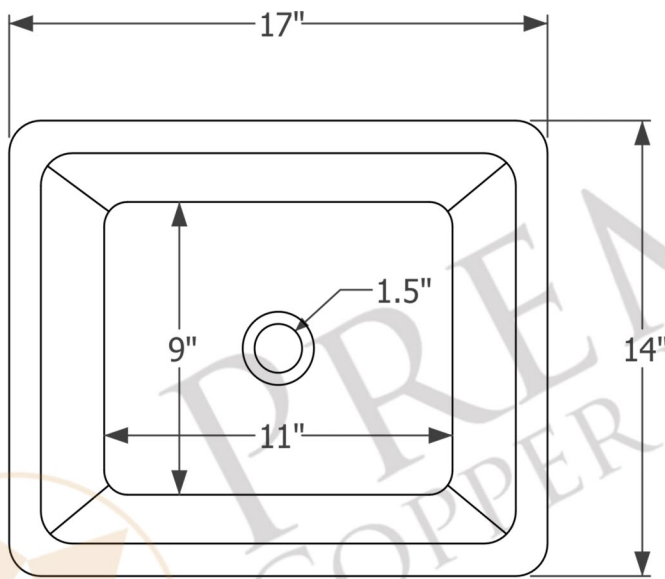

PREMIER
COPPER PRODUCTS

MODEL NUMBER: BSP5_VREC17SKDB-P

- Description: 17" Rectangle Skirted Vessel Hammered Copper Sink
- Outer Dimension: 17" x 14" x 5"
- Inner Dimension: 15" x 12"
- Skirt: 2.5"
- Drain Opening: 1.5"
- Finish: Oil Rubbed Bronze

CODE/STANDARD COMPLIANCE

* IAPMO/cUPC LISTED

* ORB: Oil Rubbed Bronze

THIS PRODUCT IS HAND CRAFTED, SMALL VARIANCES IN COLOR AND SIZE MAY OCCUR.
DO NOT MAKE ANY INSTALLATION CUTS UNTIL YOU RECEIVE YOUR ITEM(S).