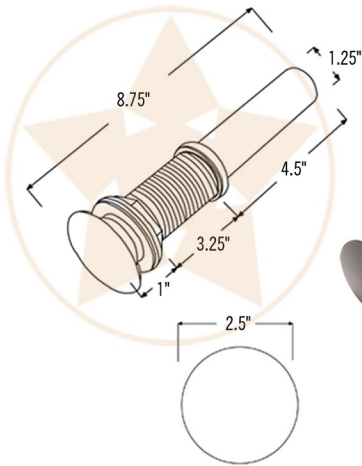

PREMIER
COPPER PRODUCTS

MODEL NUMBER: BSP5_VREC17SKDB-P

- * Description: 17" Rectangle Skirted Vessel Hammered Copper Sink
- * Outer Dimension: 17" x 14" x 5"
- * Inner Dimension: 15" x 12"
- * Skirt: 2.5"
- * Drain Opening: 1.5"
- * Finish: Oil Rubbed Bronze

PACKAGE INCLUDES THE FOLLOWING ACCESSORIES:

- * 1.5" Non-Overflow Pop-Up Bathroom Sink Drain / ORB Finish (Model# D-208ORB)
- * Copper Sink Wax (Model# W900-WAX)
- * Neutral Cure Copper Sink Installation Silicone (Model# C900-ORB)

* ORB: Oil Rubbed Bronze

DRAIN DETAILS (Model# D-208ORB)

- * Description: 1.5" Non-Overflow Pop-Up Bathroom Sink Drain
- * Design: Push Up Top
- * Upper Flange Dimension: 2"
- * Material: Solid Brass
- * Prop 65 Compliant

SILICONE DETAILS (Model# C900-ORB)

- * Description: Neutral Cure Copper Sink Installation Silicone
- * Color: Oil Rubbed Bronze
- * Size: 4.7oz