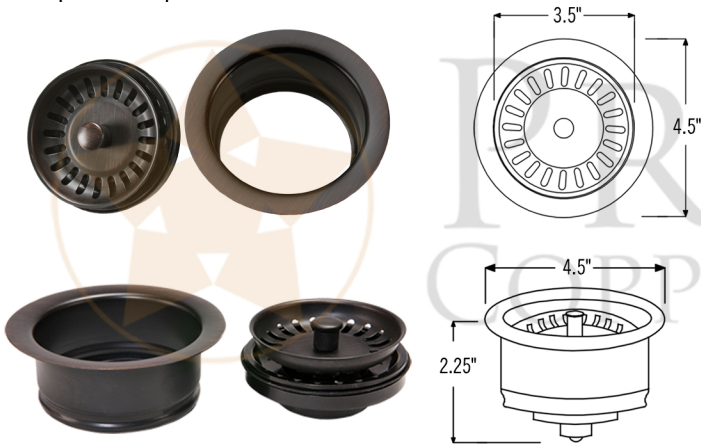

PACKAGE INCLUDES THE FOLLOWING ITEMS:

- * 33" Hammered Copper Kitchen Rounded Apron Single Basin Sink (Model# KASRDB33249)
- * 3.5" Garbage Disposal Drain w/ Basket / ORB Finish (Model# D-130ORB)
- * Oil Rubbed Bronze Installation Silicone (Model# C900-ORB)
- * Copper Sink Wax (Model# W900-WAX)

* ORB: Oil Rubbed Bronze

SINK DETAILS (Model# KASRDB33249)

- * 33" Hammered Copper Kitchen Rounded Apron Single Basin Sink
- * Color: Oil Rubbed Bronze
- * Outer Dimension: 33" x 24" x 9"
- * Inner Dimension: 31" x 21" x 9"
- * Rim: Left, Back, Right - 1" / Front - 2"
- * Drain Opening: 3.5" Standard
- * Material Gauge: 14
- * CODE / STANDARD COMPLIANCE: IAPMO / cUPC LISTED

* ORB: Oil Rubbed Bronze

DRAIN DETAILS (Model# D-130ORB)

- * 3.5" Deluxe Garbage Disposal Drain w/ Basket
- * Color: Oil Rubbed Bronze
- * Outer Dimension: 4.5" x 2.25"
- * Inner Dimension: 3.5"
- * Installation Type: Insinkerator Brand Compatible
- * Material: Brass
- * Prop 65 Compliant