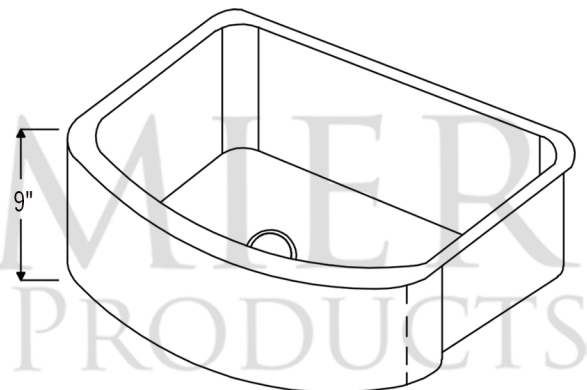

PACKAGE INCLUDES THE FOLLOWING ITEMS:

- * 33" Hammered Copper Kitchen Rounded Apron Single Basin Sink (Model# KASRDB33249)
- * 3.5" Garbage Disposal Drain w/ Basket / ORB Finish (Model# D-130ORB)
- * Oil Rubbed Bronze Installation Silicone (Model# C900-ORB)
- * Copper Sink Wax (Model# W900-WAX)

* ORB: Oil Rubbed Bronze

SINK DETAILS (Model# KASRDB33249)

- * 33" Hammered Copper Kitchen Rounded Apron Single Basin Sink
- * Color: Oil Rubbed Bronze
- * Outer Dimension: 33" x 24" x 9"
- * Inner Dimension: 31" x 21" x 9"
- * Rim: Left, Back, Right - 1" / Front - 2"
- * Drain Opening: 3.5" Standard
- * Material Gauge: 14
- * CODE / STANDARD COMPLIANCE: IAPMO / cUPC LISTED

* ORB: Oil Rubbed Bronze

DRAIN DETAILS (Model# D-130ORB)

- * 3.5" Deluxe Garbage Disposal Drain w/ Basket
- * Color: Oil Rubbed Bronze
- * Outer Dimension: 4.5" x 2.25"
- * Inner Dimension: 3.5"
- * Installation Type: Insinkerator Brand Compatible
- * Material: Brass
- * Prop 65 Compliant