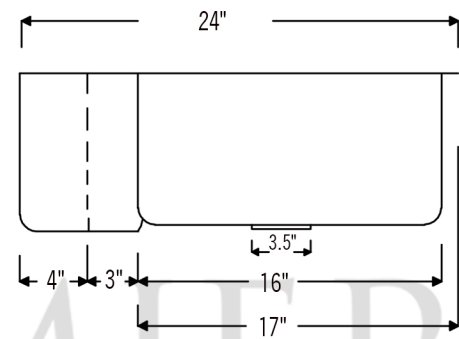

PACKAGE INCLUDES THE FOLLOWING ITEMS:

- * 33" Hammered Copper Kitchen Rounded Apron Single Basin Sink (Model# KASRDB33249)
- * 3.5" Garbage Disposal Drain w/ Basket / ORB Finish (Model# D-130ORB)
- * Oil Rubbed Bronze Installation Silicone (Model# C900-ORB)
- * Copper Sink Wax (Model# W900-WAX)

* ORB: Oil Rubbed Bronze

SINK DETAILS (Model# KASRDB33249)

- * 33" Hammered Copper Kitchen Rounded Apron Single Basin Sink
- * Color: Oil Rubbed Bronze
- * Outer Dimension: 33" x 24" x 9"
- * Inner Dimension: 31" x 21" x 9"
- * Rim: Left, Back, Right - 1" / Front - 2"
- * Drain Opening: 3.5" Standard
- * Material Gauge: 14
- * CODE / STANDARD COMPLIANCE: IAPMO / cUPC LISTED

* ORB: Oil Rubbed Bronze

DRAIN DETAILS (Model# D-130ORB)

- * 3.5" Deluxe Garbage Disposal Drain w/ Basket
- * Color: Oil Rubbed Bronze
- * Outer Dimension: 4.5" x 2.25"
- * Inner Dimension: 3.5"
- * Installation Type: Insinkerator Brand Compatible
- * Material: Brass
- * Prop 65 Compliant