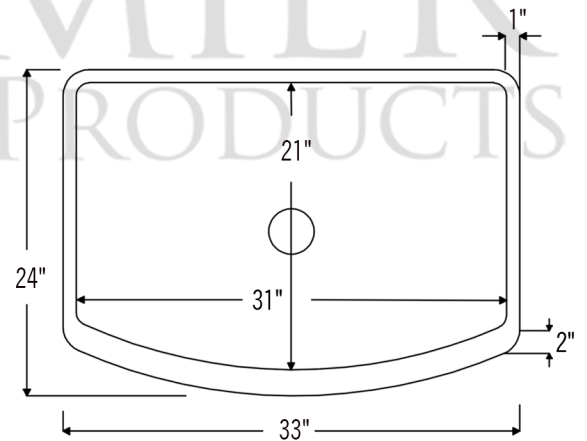

PACKAGE INCLUDES THE FOLLOWING ITEMS:

- * 33" Hammered Copper Kitchen Rounded Apron Single Basin Sink (Model# KASRDB33249)
- * 3.5" Garbage Disposal Drain w/ Basket / ORB Finish (Model# D-130ORB)
- * Oil Rubbed Bronze Installation Silicone (Model# C900-ORB)
- * Copper Sink Wax (Model# W900-WAX)

* ORB: Oil Rubbed Bronze

SINK DETAILS (Model# KASRDB33249)

- * 33" Hammered Copper Kitchen Rounded Apron Single Basin Sink
- * Color: Oil Rubbed Bronze
- * Outer Dimension: 33" x 24" x 9"
- * Inner Dimension: 31" x 21" x 9"
- * Rim: Left, Back, Right - 1" / Front - 2"
- * Drain Opening: 3.5" Standard
- * Material Gauge: 14
- * CODE / STANDARD COMPLIANCE: IAPMO / cUPC LISTED

* ORB: Oil Rubbed Bronze

DRAIN DETAILS (Model# D-130ORB)

- * 3.5" Deluxe Garbage Disposal Drain w/ Basket
- * Color: Oil Rubbed Bronze
- * Outer Dimension: 4.5" x 2.25"
- * Inner Dimension: 3.5"
- * Installation Type: Insinkerator Brand Compatible
- * Material: Brass
- * Prop 65 Compliant